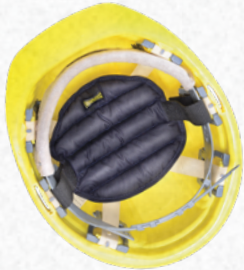

- 6 oz. Grey Flame Resistant Treated Cotton. 50 washes.
- 100% Cotton bandana with super absorbent polymer crystals
- Logo'd with Arc rating and OCC Skull
- Meets ASTM F1506
- Arc Rating: ATPV = 7.2 cal/cm2
- NFPA 70E / HRC = 1

940-FR

MIRACOOLO® FR HARD HAT PAD W/SHADE

- 6 oz. Grey Flame Resistant Treated Cotton. 50 washes.
- Added neck shade facilitates evaporation
- Fastens with Hook & Loop
- Includes attached hard hat pad
- Logo'd with OCC Skull
- Meets ASTM F1506
- Arc Rating: ATPV = 7.2 cal/cm2
- NFPA 70E / HRC = 1

969-FR

MIRACOOLO® HARD HAT PAD

- Fastens easily with Hook & Loop
- Air movement around suspension assists in the cooling effect

968 IND
968B BULK 24 PACK

MIRACOOLO® TERRY HARD HAT LINER

- Terry cloth sweatband for absorption
- Easily attaches to suspension with Hook & Loop

919

MIRACOOLO® HARD HAT PAD W/SHADE

- Added neck shade facilitates perspiration evaporation
- Fastens with Hook & Loop

969

MIRACOOLO® DELUXE & SUPER BANDANA

- Four cooling compartments containing 30% more super absorbent cooling crystals than the 940
- 3 button hole closure (947)
- Tie Closure (945)