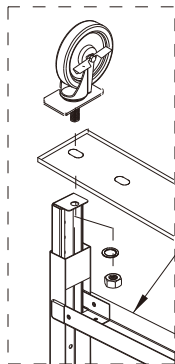

CONTENTS		
Ref.	Qty.	Description
1	2	Caster Base 
H1	2	Swivel Caster --- 
H2	2	Rigid Caster ----- 
H3	4	Plain Washer -- 
H4	4	3/8 - 16 Hex Nut ----- 

Note: This setup is for Models
249507 (Adjustable Leg)
254746 ,254750 (Fixed Leg)