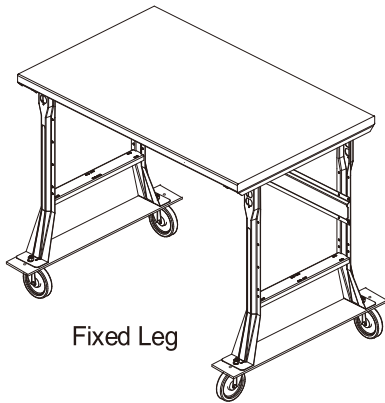

CONTENTS		
Ref.	Qty.	Description
1	2	Caster Base 
H1	2	Swivel Caster --- 
H2	2	Rigid Caster ----- 
H3	4	Plain Washer -- 
H4	4	3/8 - 16 Hex Nut ----- 

Note: This setup is for Models
249507 (Adjustable Leg)
254746 ,254750 (Fixed Leg)