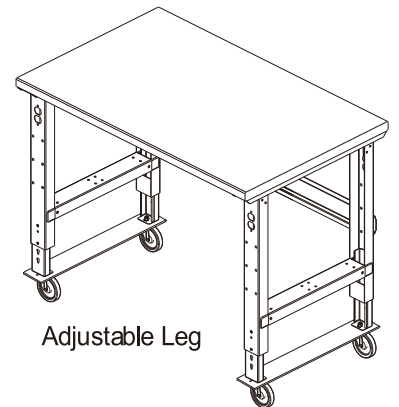

CONTENTS		
Ref.	Qty.	Description
1	2	Caster Base 
H1	2	Swivel Caster --- 
H2	2	Rigid Caster ----- 
H3	4	Plain Washer -- 
H4	4	3/8 - 16 Hex Nut ----- 

Note: This setup is for Models
249507 (Adjustable Leg)
254746 ,254750 (Fixed Leg)