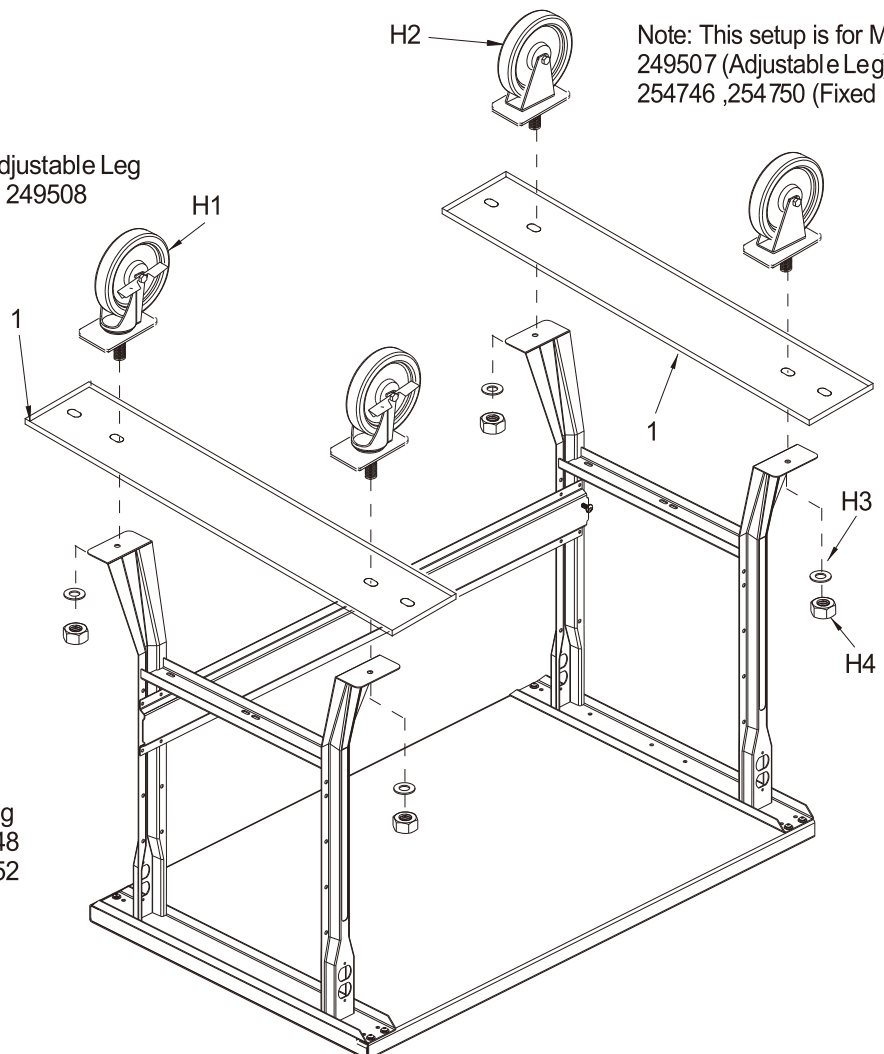

CONTENTS		
Ref.	Qty.	Description
1	2	Caster Base 
H1	2	Swivel Caster --- 
H2	2	Rigid Caster ----- 
H3	4	Plain Washer -- 
H4	4	3/8 - 16 Hex Nut ----- 

Note: This setup is for Models
249507 (Adjustable Leg)
254746 ,254750 (Fixed Leg)