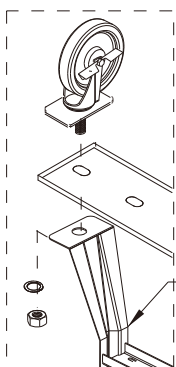

CONTENTS		
Ref.	Qty.	Description
1	2	Caster Base 
H1	2	Swivel Caster --- 
H2	2	Rigid Caster ----- 
H3	4	Plain Washer -- 
H4	4	3/8 - 16 Hex Nut ----- 

Note: This setup is for Models
249507 (Adjustable Leg)
254746 ,254750 (Fixed Leg)