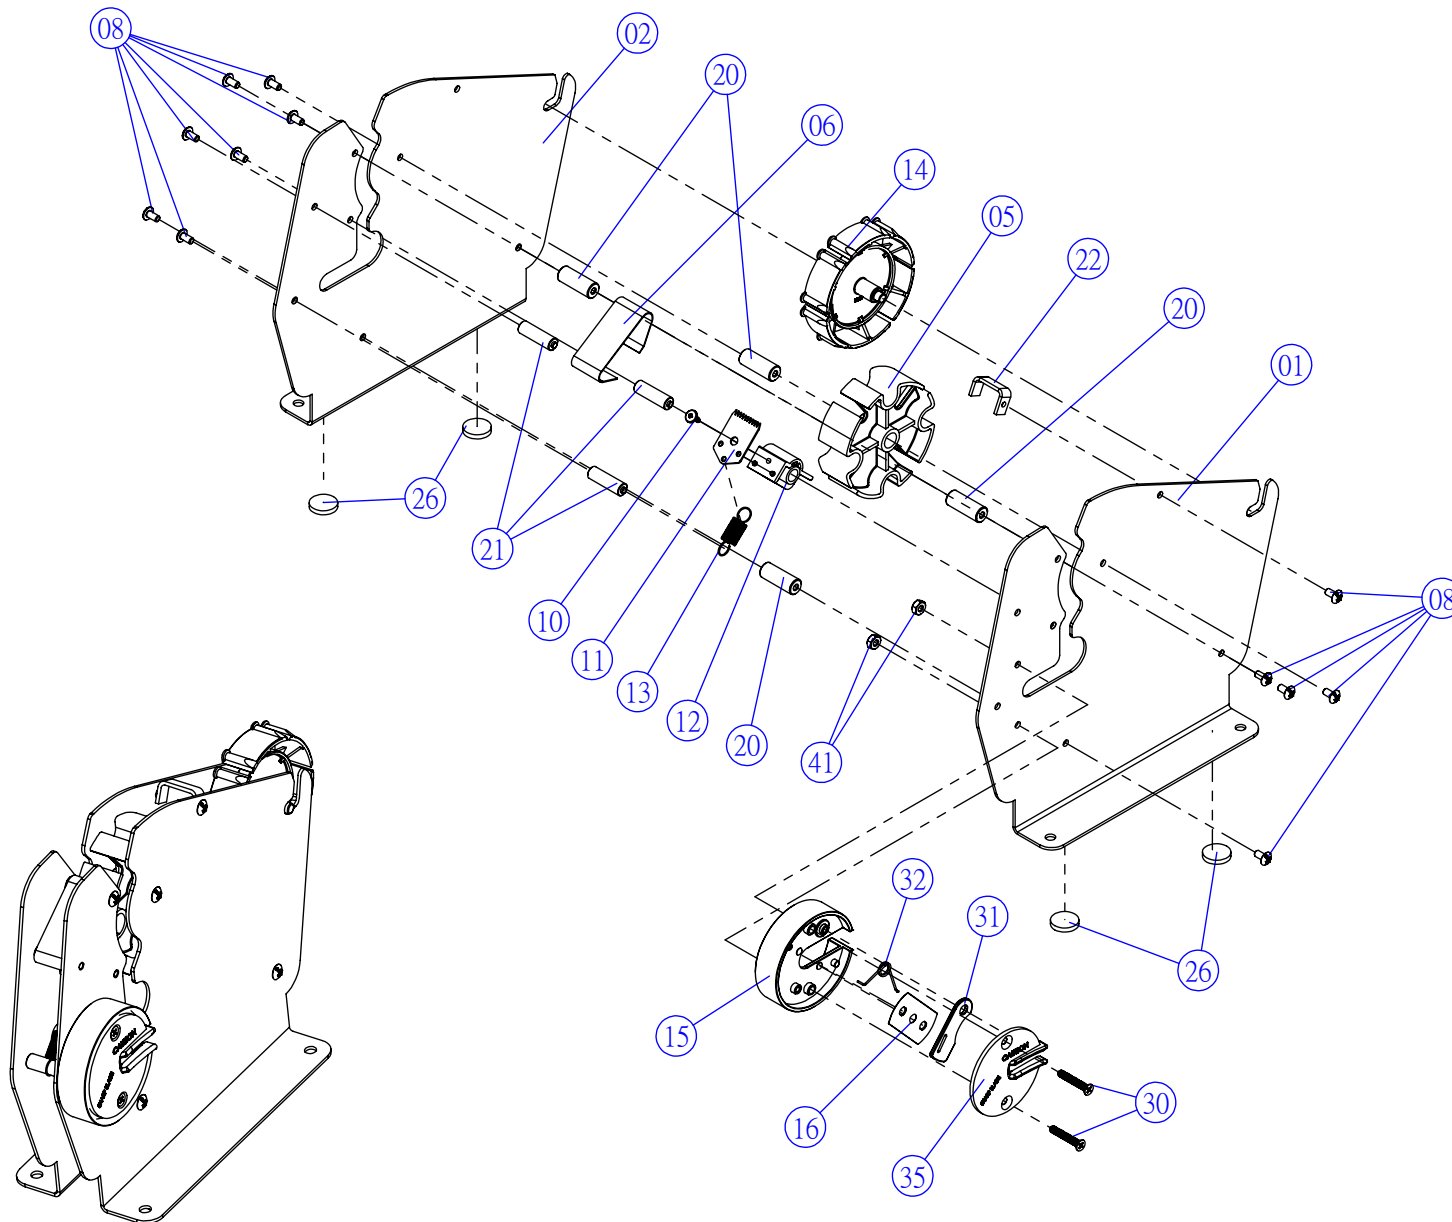

Heavy Duty Bag Taper w/Trimmer

Part No.	Part Name	QTY
01	Left Side Plate	1
02	Right Side Plate	1
05	Gear	1
06	Elbow Spring	1
08	Screw	12
10	Screw	1
11	Blade	1
12	Blade Holder	1
13	Spring	1
14	Tape Drum	1
15	Trimmer Blade Holde	1
16	Blade of Trimmer	1
20	Bushing	4
21	Bushing	3
22	Support Bridge	1
26	Non-Slip Feet	4
30	Screw	2
31	Blade Cover	1
32	Spring	1
35	Trimmer Cover	1
41	Nut	2

Keep tool well oiled and clean.

Model no. 352747

Heavy Duty Bag Taper w/ Trimmer

OPERATING INSTRUCTIONS

Put tape on the 14 tape drum. Load tape drum in slot.

Pull tape over the neck. Adhesive side face up.

Twist plastic bag and push twisted bag down through the neck. The blade will cut the tape automatically.

Cut excessive bag through trimmer

Model no. 352747