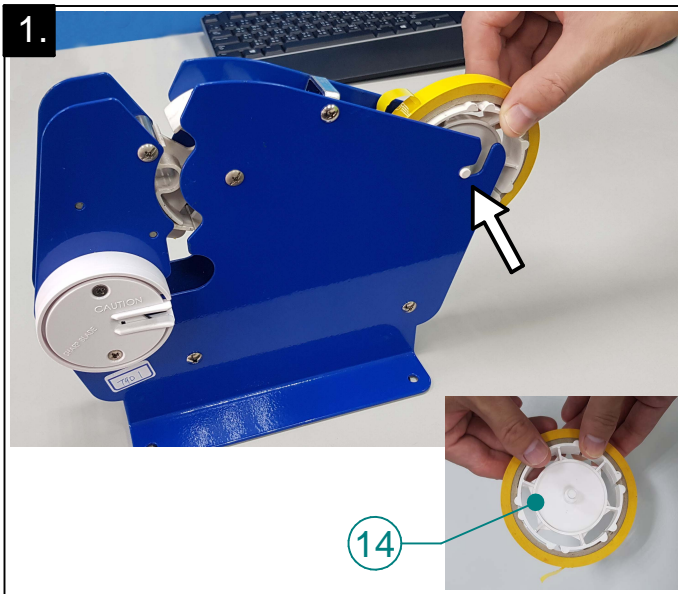

Heavy Duty Bag Taper w/Trimmer

Part No.	Part Name	QTY
01	Left Side Plate	1
02	Right Side Plate	1
05	Gear	1
06	Elbow Spring	1
08	Screw	12
10	Screw	1
11	Blade	1
12	Blade Holder	1
13	Spring	1
14	Tape Drum	1
15	Trimmer Blade Holde	1
16	Blade of Trimmer	1
20	Bushing	4
21	Bushing	3
22	Support Bridge	1
26	Non-Slip Feet	4
30	Screw	2
31	Blade Cover	1
32	Spring	1
35	Trimmer Cover	1
41	Nut	2

Keep tool well oiled and clean.

Model no. 352747

Heavy Duty Bag Taper w/ Trimmer

OPERATING INSTRUCTIONS

Put tape on the 14 tape drum. Load tape drum in slot.

Pull tape over the neck. Adhesive side face up.

Twist plastic bag and push twisted bag down through the neck. The blade will cut the tape automatically.

Cut excessive bag through trimmer

Model no. 352747