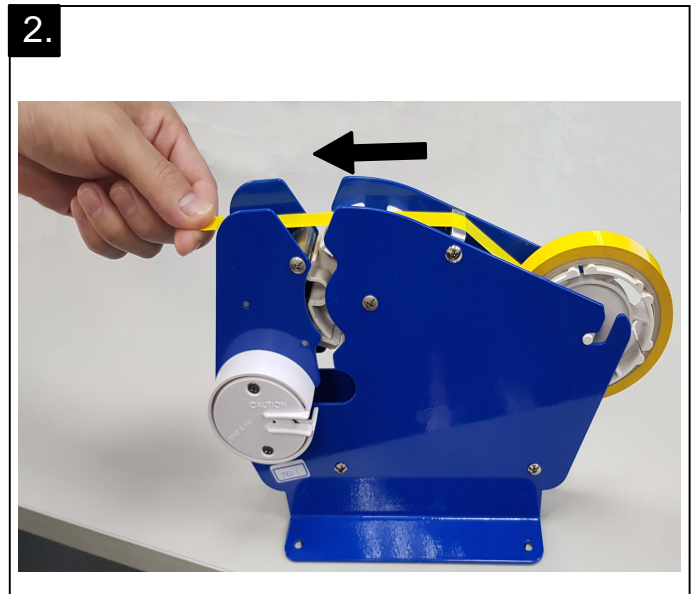

Heavy Duty Bag Taper w/Trimmer

Part No.	Part Name	QTY
01	Left Side Plate	1
02	Right Side Plate	1
05	Gear	1
06	Elbow Spring	1
08	Screw	12
10	Screw	1
11	Blade	1
12	Blade Holder	1
13	Spring	1
14	Tape Drum	1
15	Trimmer Blade Holde	1
16	Blade of Trimmer	1
20	Bushing	4
21	Bushing	3
22	Support Bridge	1
26	Non-Slip Feet	4
30	Screw	2
31	Blade Cover	1
32	Spring	1
35	Trimmer Cover	1
41	Nut	2

Keep tool well oiled and clean.

Model no. 352747

Heavy Duty Bag Taper w/ Trimmer

OPERATING INSTRUCTIONS

Put tape on the 14 tape drum. Load tape drum in slot.

Pull tape over the neck. Adhesive side face up.

Twist plastic bag and push twisted bag down through the neck. The blade will cut the tape automatically.

Cut excessive bag through trimmer

Model no. 352747