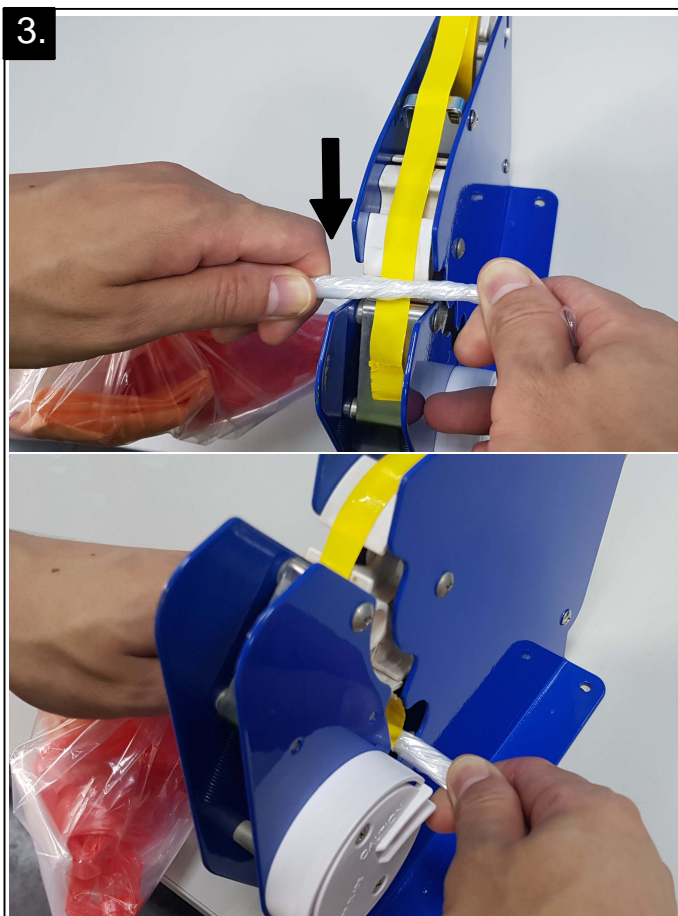

Heavy Duty Bag Taper w/Trimmer

Part No.	Part Name	QTY
01	Left Side Plate	1
02	Right Side Plate	1
05	Gear	1
06	Elbow Spring	1
08	Screw	12
10	Screw	1
11	Blade	1
12	Blade Holder	1
13	Spring	1
14	Tape Drum	1
15	Trimmer Blade Holde	1
16	Blade of Trimmer	1
20	Bushing	4
21	Bushing	3
22	Support Bridge	1
26	Non-Slip Feet	4
30	Screw	2
31	Blade Cover	1
32	Spring	1
35	Trimmer Cover	1
41	Nut	2

Keep tool well oiled and clean.

Model no. 352747

Heavy Duty Bag Taper w/ Trimmer

OPERATING INSTRUCTIONS

Put tape on the 14 tape drum. Load tape drum in slot.

Pull tape over the neck. Adhesive side face up.

Twist plastic bag and push twisted bag down through the neck. The blade will cut the tape automatically.

Cut excessive bag through trimmer

Model no. 352747