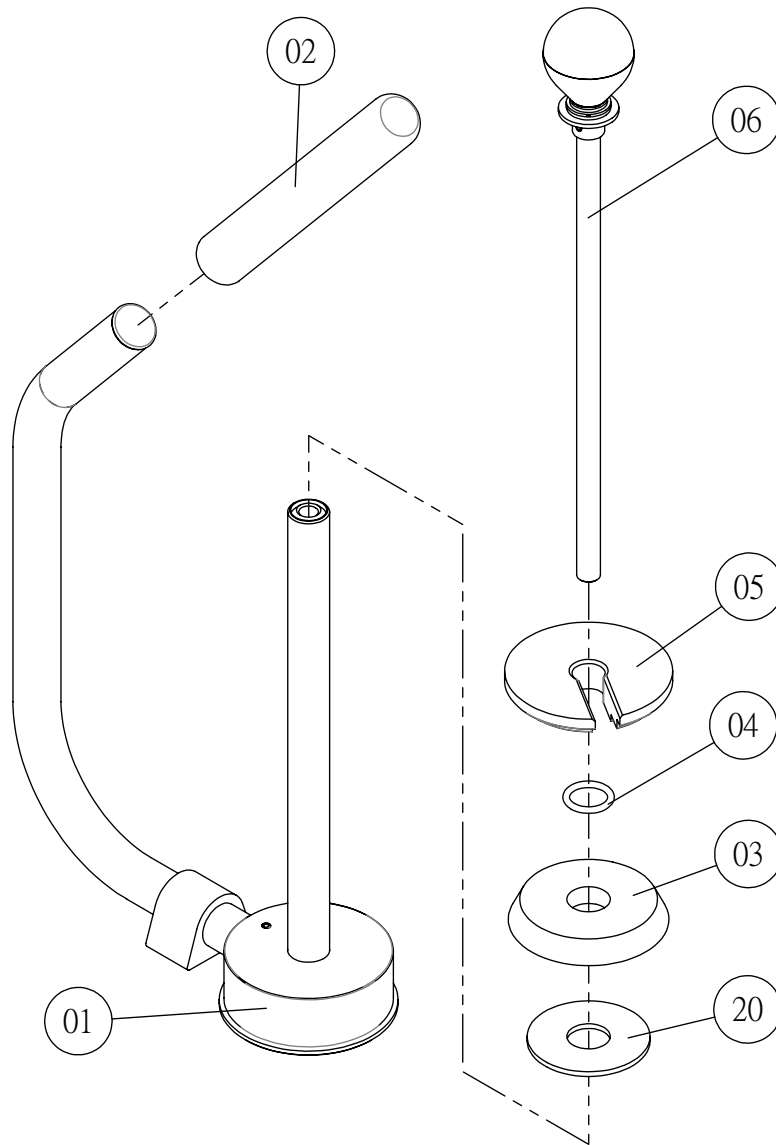

# Ball Grip Stretch Film Dispenser 12" - 20" Roll Width

Part No.	Part Name	QTY
01	Base	1
02	Grip	1
03	Bottom Core	1
04	Rubber Ring	1
05	Slotted Core	1
06	Handle Assembly	1
20	Cork Washer	1

 **Keep tool well oiled and clean.**  
 **Use both hands when operating.**

Model no. 244289

  
[globalindustrial.com](http://globalindustrial.com)