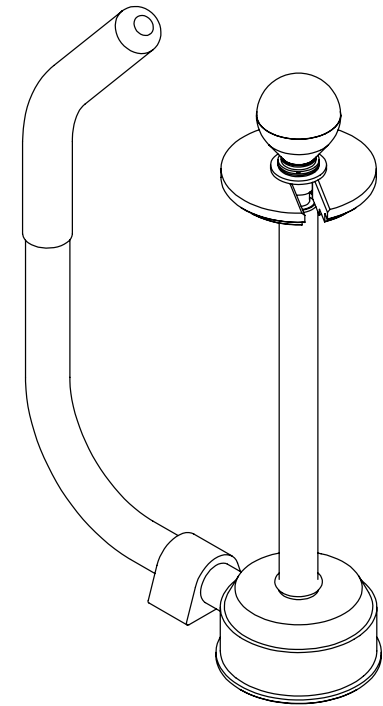

# Ball Grip Stretch Film Dispenser 12" - 20" Roll Width

Part No.	Part Name	QTY
01	Base	1
02	Grip	1
03	Bottom Core	1
04	Rubber Ring	1
05	Slotted Core	1
06	Handle Assembly	1
20	Cork Washer	1

 **Keep tool well oiled and clean.**  
 **Use both hands when operating.**

Model no. 244289

  
[globalindustrial.com](http://globalindustrial.com)