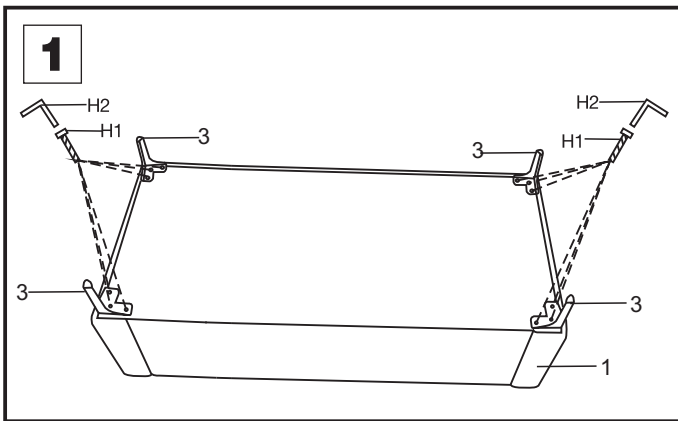

Upholstered Fabric Club Chair, Tan

Model
695965TN

CONTENTS					
Ref.	Qty.	Description	Ref.	Qty.	Description
1	1	Body 	H1	12	Screw 
2	1	Back 	H2	1	Allen Wrench 
3	4	Leg 			

globalindustrial.com
1.800.645.1232

Upholstered Fabric Loveseat, Tan

Model
695966TN

CONTENTS					
Ref.	Qty.	Description	Ref.	Qty.	Description
1	1	Body 	H1	12	Screw 
2	1	Back 	H2	1	Allen Wrench 
3	4	Leg 			

globalindustrial.com
1.800.645.1232