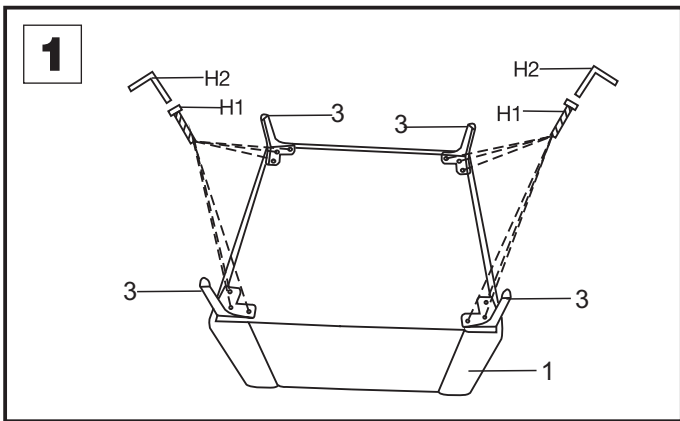

Upholstered Fabric Club Chair, Tan

Model
695965TN

CONTENTS					
Ref.	Qty.	Description	Ref.	Qty.	Description
1	1	Body 	H1	12	Screw 
2	1	Back 	H2	1	Allen Wrench 
3	4	Leg 			

globalindustrial.com
1.800.645.1232

Upholstered Fabric Loveseat, Tan

Model
695966TN

CONTENTS					
Ref.	Qty.	Description	Ref.	Qty.	Description
1	1	Body 	H1	12	Screw 
2	1	Back 	H2	1	Allen Wrench 
3	4	Leg 			

globalindustrial.com
1.800.645.1232