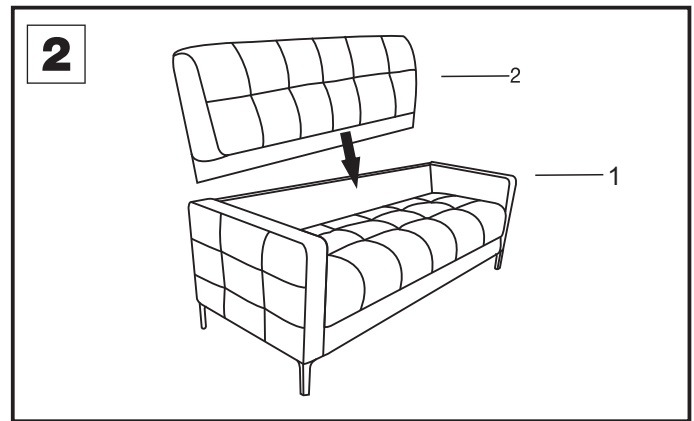

globalindustrial.com
1.800.645.1232

Assembly Instructions	Instrucciones de Ensamblaje	Directives d'assemblage
Customer Service US: 1-800-645-2986	Servicio de atención al Cliente US: 1-800-645-2986	Service à la clientèle Canada: 888-645-2986

Upholstered Fabric Loveseat, Tan

Model
695966TN

CONTENTS					
Ref.	Qty.	Description	Ref.	Qty.	Description
1	1	Body	H1	12	Screw
2	1	Back	H2	1	Allen Wrench
3	4	Leg