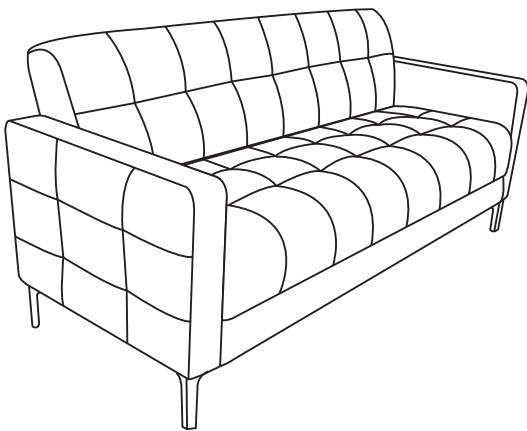

Upholstered Fabric Sofa, Tan

Model
695967TN

CONTENTS					
Ref.	Qty.	Description	Ref.	Qty.	Description
1	1	Body	H1	12	Screw
2	1	Back	H2	1	Allen Wrench
3	4	Leg