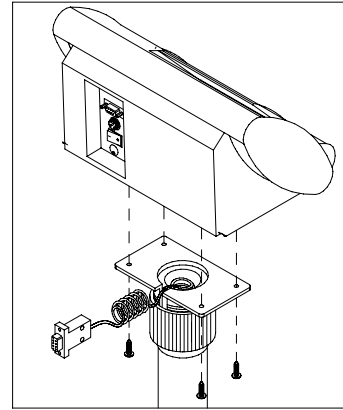

www.globalindustrial.com

1-800-645-2986

BENCH MODEL SETUP

ASSEMBLY INSTRUCTION

MODEL # 653295

LOAD CELL CONNECTOR

STEP 1

STEP 2

STEP 3

STEP 4

STEP 5

STEP 6

RS 232 CABLE CONNECTOR

DC CABLE CONNECTOR

www.globalindustrial.com
1-800-645-2986

FLOOR MODEL SETUP