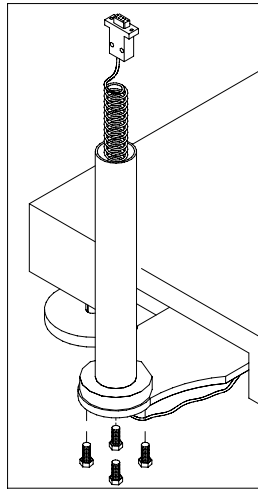

www.globalindustrial.com

1-800-645-2986

BENCH MODEL SETUP

ASSEMBLY INSTRUCTION

MODEL # 653295

LOAD CELL CONNECTOR

STEP 1

STEP 2

STEP 3

STEP 4

STEP 5

STEP 6

RS 232 CABLE CONNECTOR

DC CABLE CONNECTOR

www.globalindustrial.com
1-800-645-2986

FLOOR MODEL SETUP