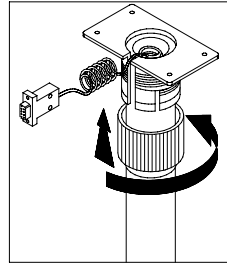

www.globalindustrial.com

1-800-645-2986

BENCH MODEL SETUP

ASSEMBLY INSTRUCTION

MODEL # 653295

LOAD CELL CONNECTOR

STEP 4

RS 232 CABLE CONNECTOR

DC CABLE CONNECTOR