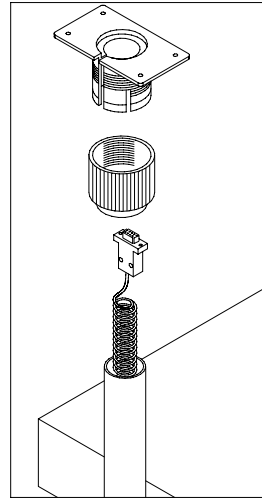

www.globalindustrial.com

1-800-645-2986

BENCH MODEL SETUP

ASSEMBLY INSTRUCTION

MODEL # 653295

LOAD CELL CONNECTOR

STEP 1

STEP 2

STEP 3

STEP 4

STEP 5

STEP 6

RS 232 CABLE CONNECTOR

DC CABLE CONNECTOR

www.globalindustrial.com
1-800-645-2986

FLOOR MODEL SETUP