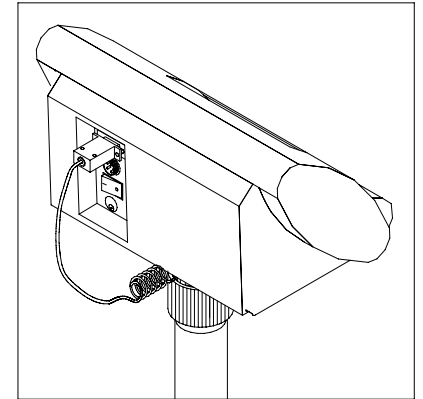

www.globalindustrial.com

1-800-645-2986

BENCH MODEL SETUP

ASSEMBLY INSTRUCTION

MODEL # 653295

LOAD CELL CONNECTOR

STEP 6

RS 232 CABLE CONNECTOR

DC CABLE CONNECTOR