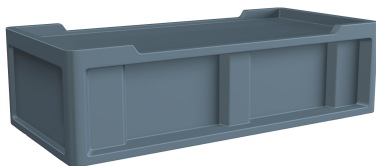

The Endurance Bed 2.2 Large Resident Bed (No Storage)

24H x 86L x 42D

Aqua	Black	Blue Gray	Brown	Burgundy	Gray	Green	Indigo	Midnight Blue	Sand	Slate Blue	Stone Gray
7803AQ	7803BK	7803BG	7803BN	7803BY	7803GY	7803GN	7803IG	7803MB	7803SD	7803SB	7803SG