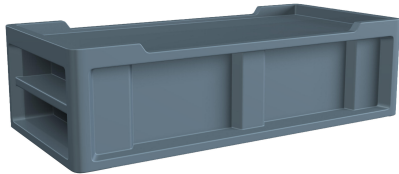

The Endurance Bed 2.0 Large Resident Bed with Built-In End Storage

24H x 86L x 42D

Aqua	Black	Blue Gray	Brown	Burgundy	Gray	Green	Indigo	Midnight Blue	Sand	Slate Blue	Stone Gray
7801AQ	7801BK	7801BG	7801BN	7801BY	7801GY	7801GN	7801IG	7801MB	7801SD	7801SB	7801SG