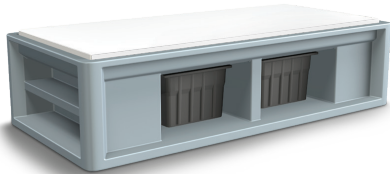

The Endurance Bed 1.0 Medium Resident Bed with Built-In Side and End Storage

21H x 81L x 35D

Aqua	Black	Blue Gray	Brown	Burgundy	Gray	Green	Indigo	Midnight Blue	Sand	Slate Blue	Stone Gray
7601AQ	7601BK	7601BG	7601BN	7601BY	7601GY	7601GN	7601IG	7601MB	7601SD	7601SB	7601SG