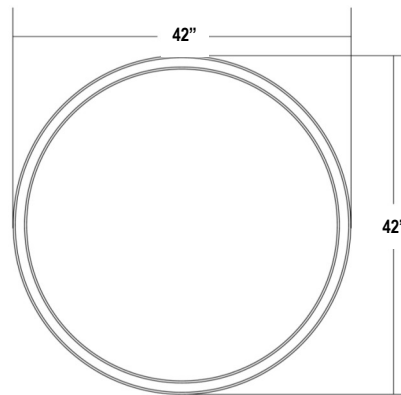

**COLOR** Blue Gray, Brown, Slate Blue, Green, Black, custom colors available upon request.

**WEIGHT** 55 lbs

**OPTIONS** Plain Top and Game Top.

**ASSEMBLY** The legs affix to the table top with tamper resistant screws. Can be bolted to the floor via concealed pilot holes with our exclusive **Sabre Mount System**.

**WARRANTY** 10 Year Warranty.

**MAINTENANCE** Easy to clean and maintain with damp cloth. Resistant to stains.

**STATIC LOAD** 1500 lbs.

FRONT

Item #	Size	Color	Top
66749BG	42" Round	Blue Gray	Plain
66749BN	42" Round	Brown	Plain
66749BNGT	42" Round	Brown	Game
66749SB	42" Round	Slate Blue	Plain
66749SBGT	42" Round	Blue Gray	Game
66749GN	42" Round	Green	Plain
66749SBK	42" Round	Black	Plain

ROUND TOP

**ENDURANCE TABLE BOLT LOCATIONS**