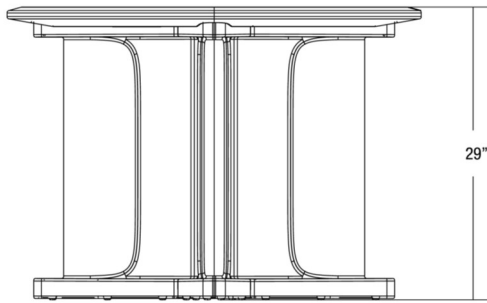

OVERVIEW

The Endurance Table is a versatile, heavy duty table that is ideal for continuous, intensive use in correctional or institutional environments. **Manufactured to ISO Quality Standards in the USA.**

FABRICATION/MATERIAL

Table top and legs are made with durable, one piece, rotationally molded design for increased strength. Constructed of high impact polyethylene. Flame Retardant (as shown passes Cal 133). Test reports available upon request.

COLOR Blue Gray, Brown, Slate Blue, Green, Black, custom colors available upon request.

WEIGHT 55 lbs

OPTIONS Plain Top and Game Top.

ASSEMBLY The legs affix to the table top with tamper resistant screws. Can be bolted to the floor via concealed pilot holes with our exclusive **Sabre Mount System**.

WARRANTY 10 Year Warranty.

MAINTENANCE Easy to clean and maintain with damp cloth. Resistant to stains.

STATIC LOAD 1500 lbs.

FRONT