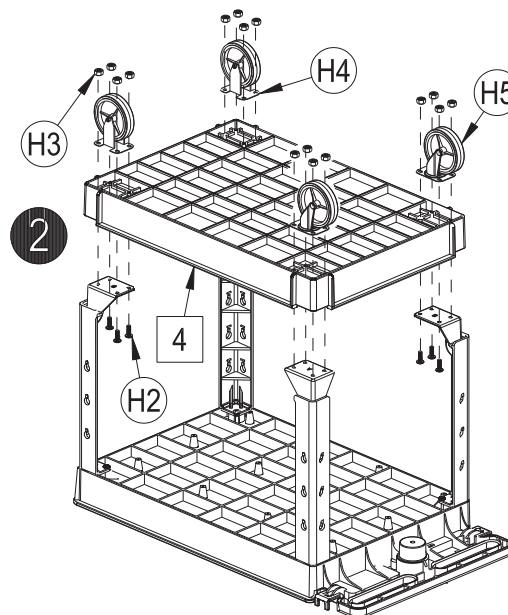

# Tray Top Utility Cart

Model 800297-Gray  
800334-Black

BEFORE YOU BEGIN

Scan for easy 3D instructions  
Download the BILT app before you begin

CONTENTS					
REF.	QTY.	DESCRIPTION	REF.	QTY.	DESCRIPTION
1	1	Top	H1	4	#8 x 1" Lg. Phillips Pan Head Screw
2	2	Leg (A)	H2	16	M8 x 20mm Lg. Phillips Pan Head Screw
3	2	Leg (B)	H3	16	M8 x 1.25 Hex Nylon Lock Nut
4	1	Bottom	H4	2	Rigid Caster
			H5	2	Swivel Caster
			H6	4	Plain Washer

Optional 8" Pneumatic Caster Kit  
Model 498527