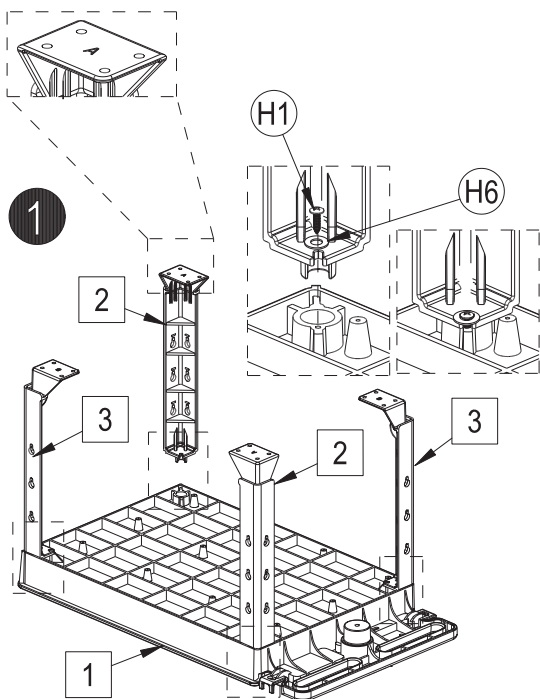

# Tray Top Utility Cart

Model 800297-Gray  
800334-Black

BEFORE YOU BEGIN

Scan for easy 3D instructions  
Download the BILT app before you begin

CONTENTS					
REF.	QTY.	DESCRIPTION	REF.	QTY.	DESCRIPTION
1	1	Top	H1	4	#8 x 1" Lg. Phillips Pan Head Screw
2	2	Leg (A)	H2	16	M8 x 20mm Lg. Phillips Pan Head Screw
3	2	Leg (B)	H3	16	M8 x 1.25 Hex Nylon Lock Nut
4	1	Bottom	H4	2	Rigid Caster
			H5	2	Swivel Caster
			H6	4	Plain Washer