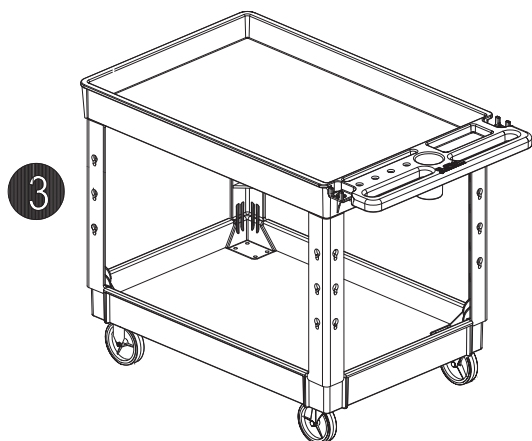

# Tray Top Utility Cart

Model 800297-Gray  
800334-Black

BEFORE YOU BEGIN

Scan for easy 3D instructions  
Download the BILT app before you begin

CONTENTS					
REF.	QTY.	DESCRIPTION	REF.	QTY.	DESCRIPTION
1	1	Top	H1	4	#8 x 1" Lg. Phillips Pan Head Screw
2	2	Leg (A)	H2	16	M8 x 20mm Lg. Phillips Pan Head Screw
3	2	Leg (B)	H3	16	M8 x 1.25 Hex Nylon Lock Nut
4	1	Bottom	H4	2	Rigid Caster
			H5	2	Swivel Caster
			H6	4	Plain Washer