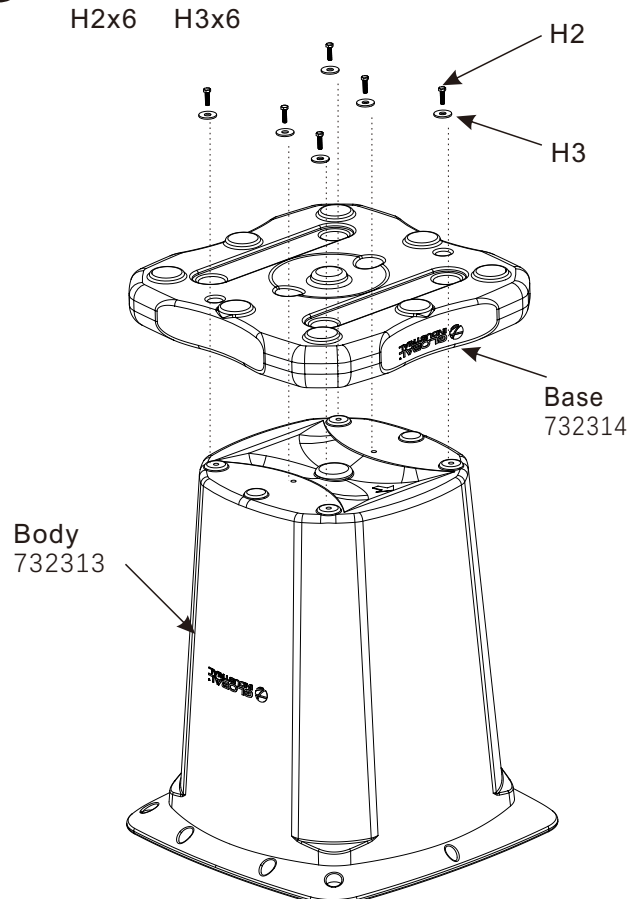

Models: 732313, 732314

CONTENTS		
Ref.	Description	Qty.
1	Body	1
2	Lid	1
3	Base	1
4	Strap	2
H1	M8XL.35mm Outer Hex Self-tapping Screw	6
H2	M8XL.25mm Outer Hex Anti-rust Screw	6
H3	10mmID X38mmOD Plain Washer	6
H4	Ø6X L.8mm-M5 Hex Socket Shoulder Bolt	2

Water or sand filling hole

Continent Capacity: 5.8gal.(22L)

1 Assembly of the Body and Base

60 Gallon Plastic Square Trash Can

2 Assembly of the Strap and Body H4x2

3 Assembly of the Lid and Body H1x6