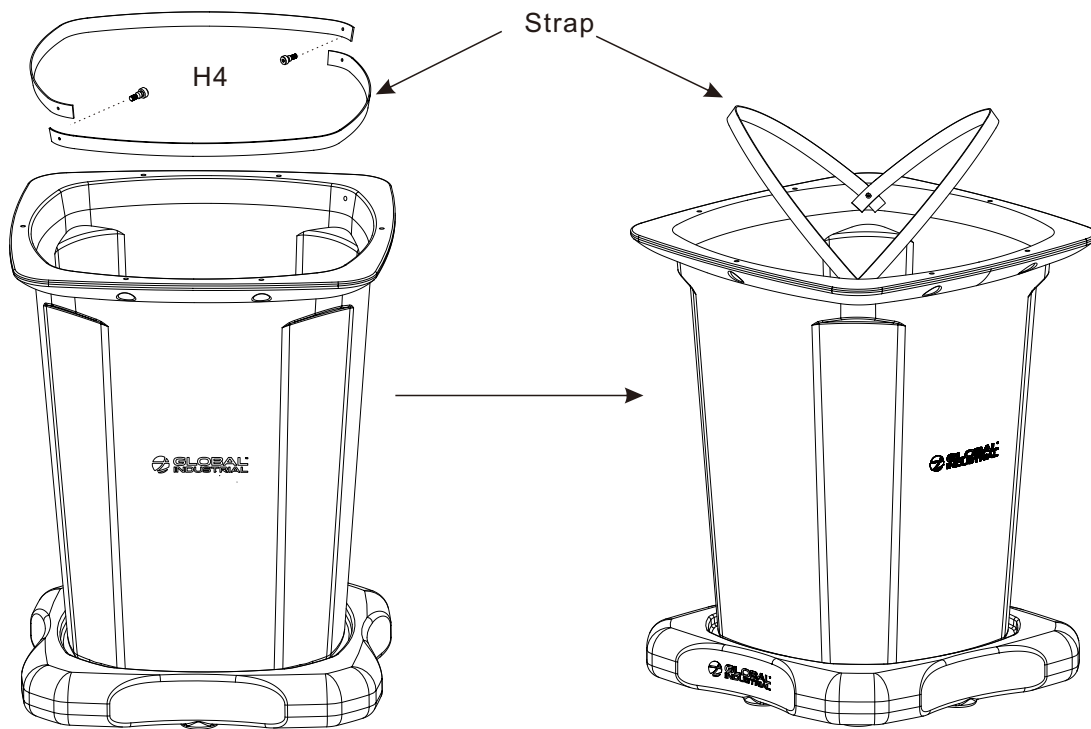

Models: 732313, 732314

CONTENTS		
Ref.	Description	Qty.
1	Body	1
2	Lid	1
3	Base	1
4	Strap	2
H1	M8XL.35mm Outer Hex Self-tapping Screw	6
H2	M8XL.25mm Outer Hex Anti-rust Screw	6
H3	10mmID X38mmOD Plain Washer	6
H4	Ø6X L.8mm-M5 Hex Socket Shoulder Bolt	2

Water or sand filling hole

Continent Capacity: 5.8gal.(22L)

1 Assembly of the Body and Base

60 Gallon Plastic Square Trash Can

2 Assembly of the Strap and Body H4x2

3 Assembly of the Lid and Body H1x6