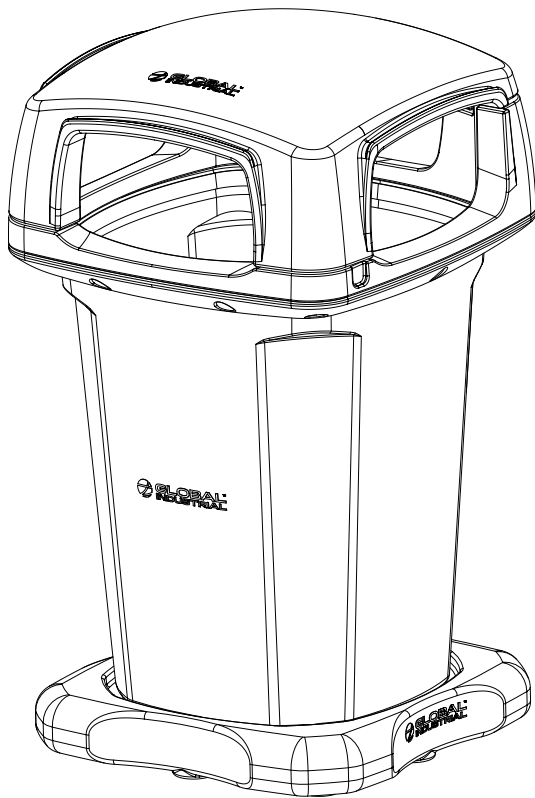

Models: 732313, 732314

CONTENTS		
Ref.	Description	Qty.
1	Body	1
2	Lid	1
3	Base	1
4	Strap	2
H1	M8XL.35mm Outer Hex Self-tapping Screw	6
H2	M8XL.25mm Outer Hex Anti-rust Screw	6
H3	10mmID X38mmOD Plain Washer	6
H4	Ø6X L.8mm-M5 Hex Socket Shoulder Bolt	2

Water or sand filling hole

Continent Capacity: 5.8gal.(22L)

1 Assembly of the Body and Base

60 Gallon Plastic Square Trash Can

2 Assembly of the Strap and Body H4x2

3 Assembly of the Lid and Body H1x6