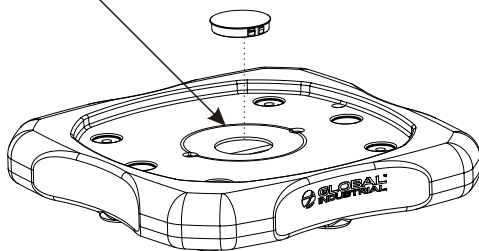

Models: 732313, 732314

CONTENTS		
Ref.	Description	Qty.
1	Body	1
2	Lid	1
3	Base	1
4	Strap	2
H1	M8XL.35mm Outer Hex Self-tapping Screw	6
H2	M8XL.25mm Outer Hex Anti-rust Screw	6
H3	10mmID X38mmOD Plain Washer	6
H4	Ø6X L.8mm-M5 Hex Socket Shoulder Bolt	2

Water or sand filling hole

Continent Capacity: 5.8gal.(22L)

1 Assembly of the Body and Base

60 Gallon Plastic Square Trash Can

2 Assembly of the Strap and Body H4x2

3 Assembly of the Lid and Body H1x6