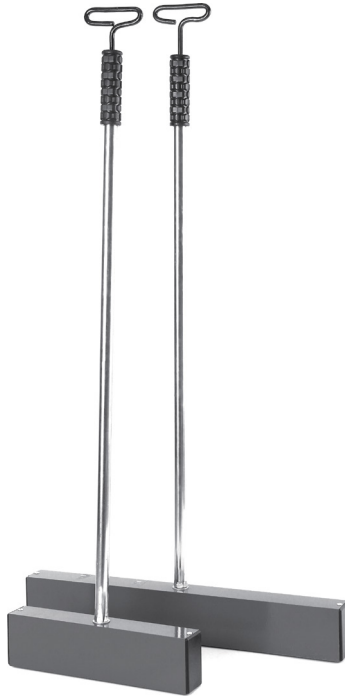

# Magnetic Nail Sweeper with Release Instruction Manual

Magnetic Nail Sweeper is a compact and lightweight handheld magnetic sweeper. It can easily snap up nails or other metallic debris from almost any type of worksite including grass, gravel and concrete.

Model #	Description
641790	Global Industrial™ 11" Magnetic Nail Sweeper with Release - Blue
641791	Global Industrial™ 20" Magnetic Nail Sweeper with Release - Blue

Picks up nails, screws and other metallic debris

Pull the handle to release the objects