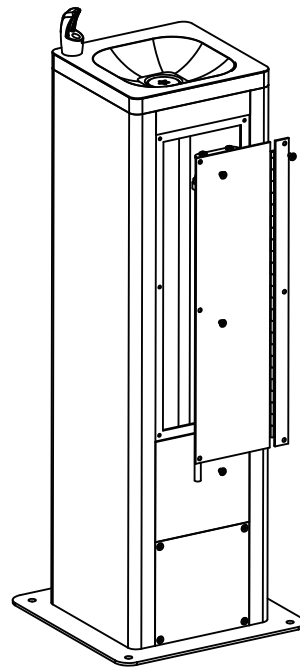

## Water Filter Bracket/Hinged Door for Outdoor Drinking Fountains

Model 604109 for  
761216  
761220  
761221  
761222  
761223

Model 604110 for  
603601  
603602  
603603  
603604  
603605