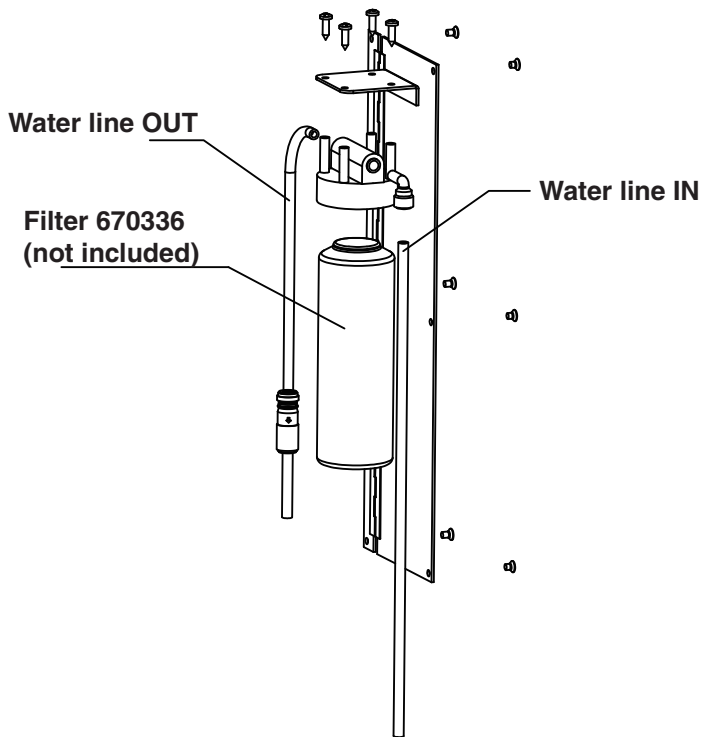

## Water Filter Bracket/Hinged Door for Outdoor Drinking Fountains

Model 604109 for  
761216  
761220  
761221  
761222  
761223

Model 604110 for  
603601  
603602  
603603  
603604  
603605