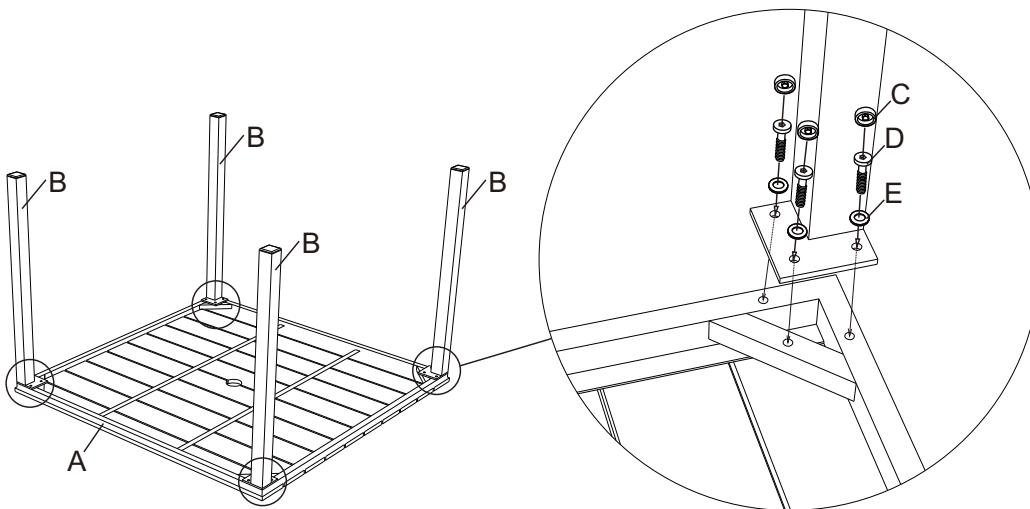

## 40" Square Outdoor Dining Table

Model: 436983BK/TN

### 1 Assembly Instructions

CONTENTS		
Ref.	Qty.	Description
A	1	
B	4	
C	12	
D	12	 M6*20
E	12	
F	1	