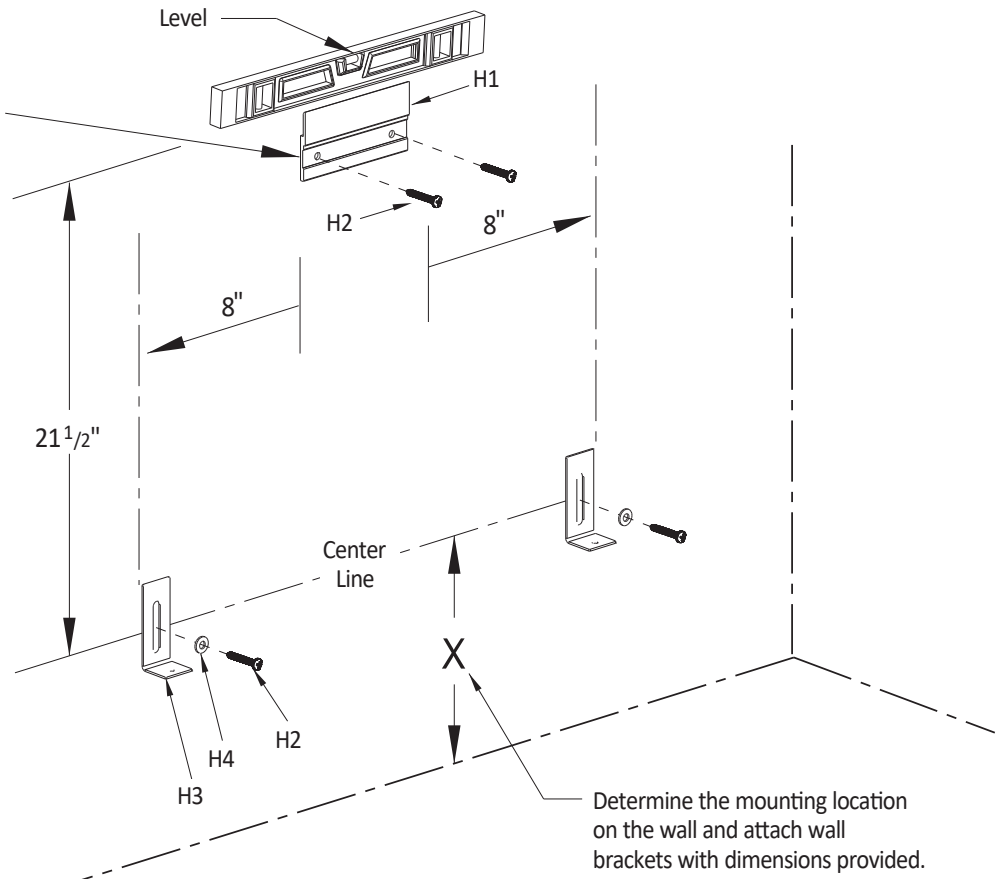

695875: Enclosed Cork Bulletin Board - 24"W x 18"H - 1 Door

CONTENTS		
Ref.	Qty.	Description
1	1	Cabinet
H1	1	Z-Bracket
H2	6	#10 x 1.125 Lg. Phillips Pan Head Screw
H3	2	L-Bracket
H4	2	Plain Washer
H5	2	#10 x .375 Lg. Phillips Pan Head Screw
H6	2	Key

Note: 6 Inserts used for concrete wall only

1

CAUTION:

- Make sure wall is flat.
- Make sure corkboard is fully secured to wall.
- 2 people required for assembly.

GLOBALTM INDUSTRIAL

We can supply that.[®]