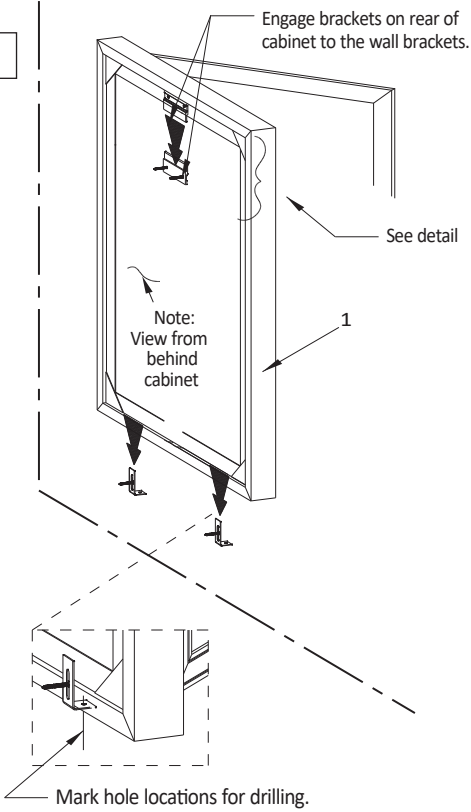

GLOBAL^{TM} INDUSTRIAL

We can supply that.®

User's manual

Manual del usuario

Manuel de l'utilisateur

Customer Service
US: 1-800-645-2986

Servicio de atención al Cliente
US: 1-800-645-2986

Service à la clientèle
Canada: 888-645-2986

2