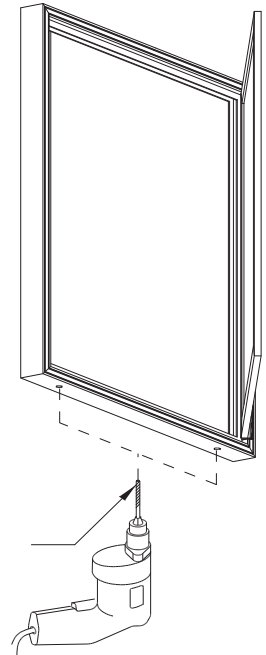

GLOBAL^{TM} INDUSTRIAL

We can supply that.®

User's manual

Manual del usuario

Manuel de l'utilisateur

Customer Service
US: 1-800-645-2986

Servicio de atención al Cliente
US: 1-800-645-2986

Service à la clientèle
Canada: 888-645-2986

2

3

4

5