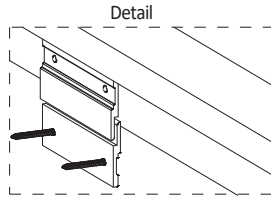

GLOBAL^{TM} INDUSTRIAL

We can supply that.®

User's manual

Manual del usuario

Manuel de l'utilisateur

Customer Service
US: 1-800-645-2986

Servicio de atención al Cliente
US: 1-800-645-2986

Service à la clientèle
Canada: 888-645-2986

2