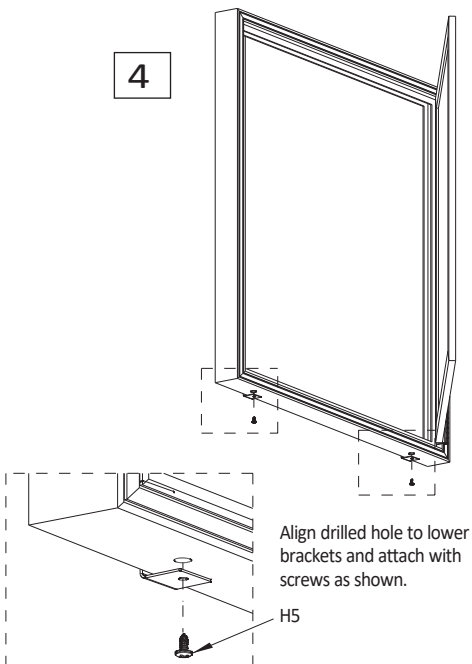

GLOBAL^{TM} INDUSTRIAL

We can supply that.®

User's manual

Manual del usuario

Manuel de l'utilisateur

Customer Service
US: 1-800-645-2986

Servicio de atención al Cliente
US: 1-800-645-2986

Service à la clientèle
Canada: 888-645-2986

2

3

4

5