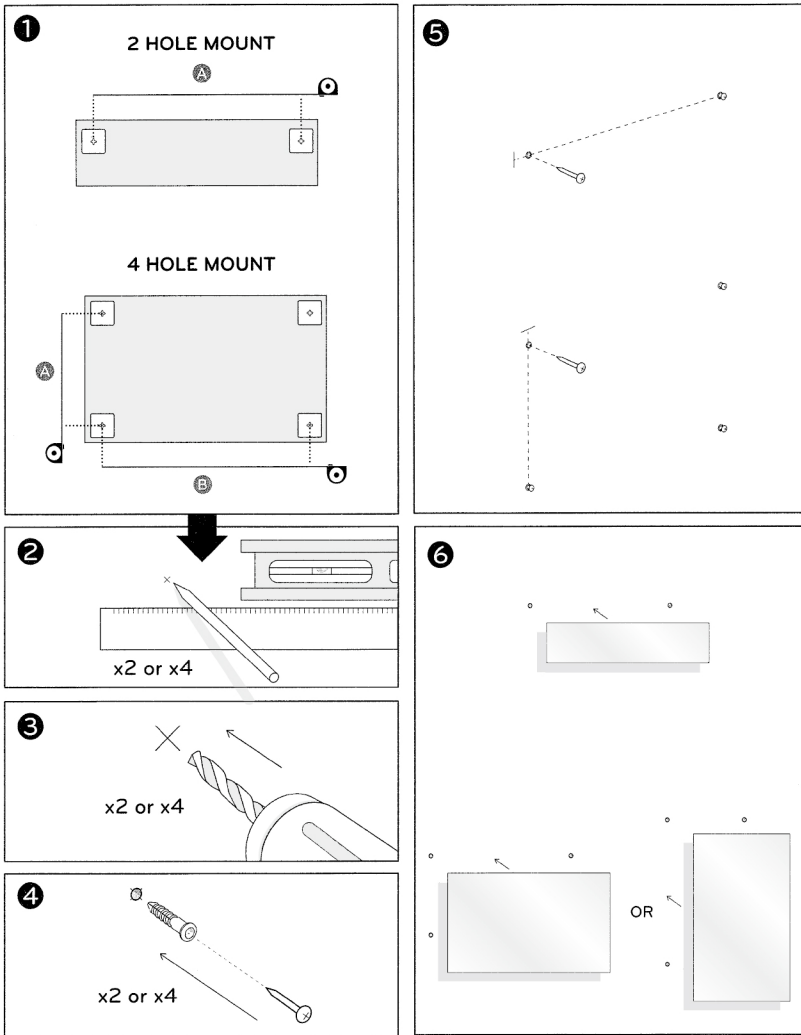

WALL MOUNTING INSTALLATION INSTRUCTIONS

TOOLS NEEDED:			
	- DRILL	- LEVEL	- TAPE MEASURE
	- 1/4" DRILL BIT	- PHILLIPS HEAD SCREWDRIVER	- PENCIL

A. HORIZONTAL MOUNTING B. VERTICAL MOUNTING

Assembly Instructions	Instrucciones de Ensamblaje	Directives d'assemblage
Customer Service US: 1-800-645-2986	Servicio de atención al Cliente México: 01.800.681.6940	Service à la clientèle Canada: 888-645-2986

CUBICAL MOUNTING INSTALLATION INSTRUCTIONS

TOOLS NEEDED:	
	- PHILLIPS HEAD SCREWDRIVER