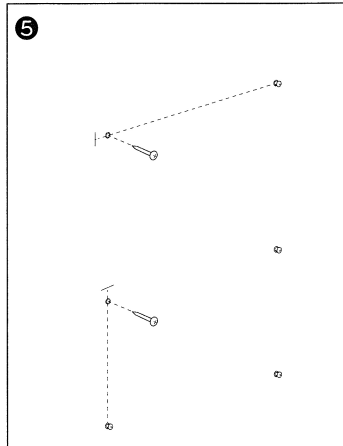

GLOBAL INDUSTRIAL

We can supply that.®

User's manual

Manual del usuario

Manuel de l'utilisateur

Customer Service
US: 1-800-645-2986

Servicio de atención al Cliente
US: 1-800-645-2986

Service à la clientèle
Canada: 888-645-2986

Steel Cubicle Board

Model(s): 695817 695819 695821

WALL MOUNTING INSTALLATION INSTRUCTIONS

**TOOLS
NEEDED:**

- DRILL

- LEVEL

- TAPE MEASURE

- 1/4" DRILL BIT

- PHILLIPS HEAD SCREWDRIVER

- PENCIL

A. HORIZONTAL MOUNTING B. VERTICAL MOUNTING