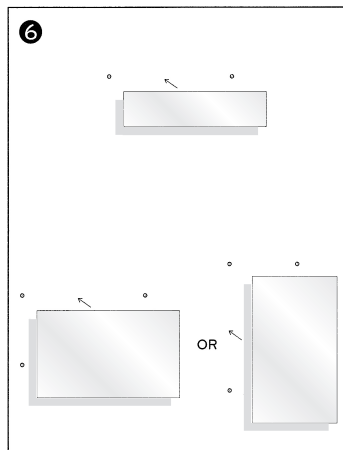

GLOBAL INDUSTRIAL

We can supply that.®

User's manual

Manual del usuario

Manuel de l'utilisateur

Customer Service
US: 1-800-645-2986

Servicio de atención al Cliente
US: 1-800-645-2986

Service à la clientèle
Canada: 888-645-2986

Steel Cubicle Board

Model(s): 695817 695819 695821

WALL MOUNTING INSTALLATION INSTRUCTIONS

**TOOLS
NEEDED:**

- DRILL

- LEVEL

- TAPE MEASURE

- 1/4" DRILL BIT

- PHILLIPS HEAD SCREWDRIVER

- PENCIL

A. HORIZONTAL MOUNTING B. VERTICAL MOUNTING