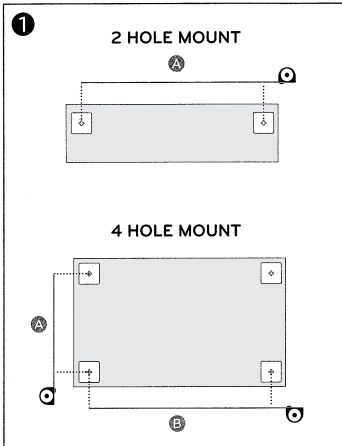

GLOBAL INDUSTRIAL

We can supply that.®

User's manual

Manual del usuario

Manuel de l'utilisateur

Customer Service
US: 1-800-645-2986

Servicio de atención al Cliente
US: 1-800-645-2986

Service à la clientèle
Canada: 888-645-2986

Steel Cubicle Board

Model(s): 695817 695819 695821

WALL MOUNTING INSTALLATION INSTRUCTIONS

**TOOLS
NEEDED:**

- DRILL

- LEVEL

- TAPE MEASURE

- 1/4" DRILL BIT

- PHILLIPS HEAD SCREWDRIVER

- PENCIL

A. HORIZONTAL MOUNTING B. VERTICAL MOUNTING