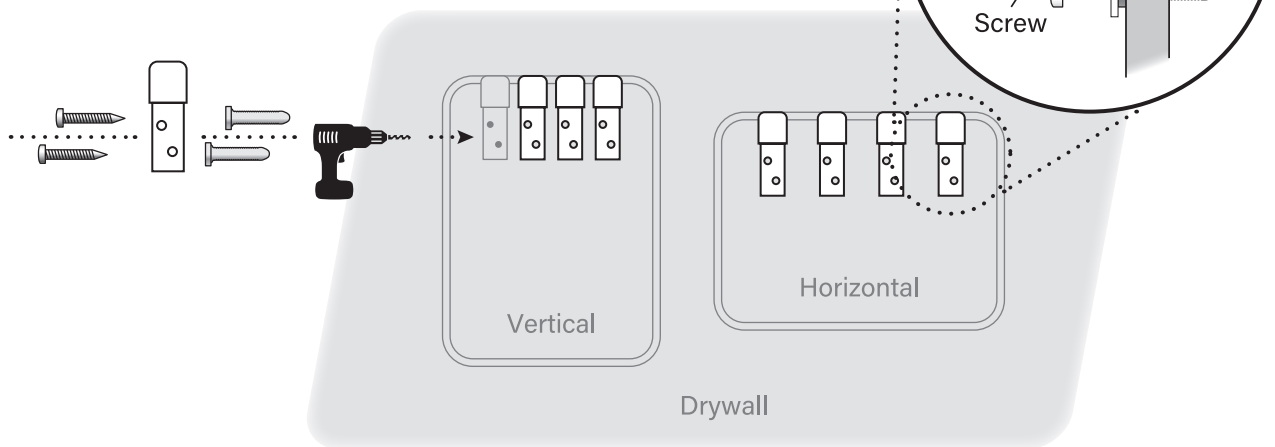

695877 Fabric Bulletin Board - 48"W x 36"H - Black

695878 Fabric Bulletin Board - 72"W x 48"H - Black

695877GY Fabric Mesh Bulletin Board - 48"W x 36"H - Gray

695878GY Fabric Mesh Bulletin Board - 72"W x 48"H - Gray

MOUNTING INSTRUCTIONS

1. Punch or drill 6 holes in the wall that are no more than 1/4" in diameter. Insert anchors into holes so that they are set firmly into the wall. Attach brackets to anchors with screws. Do not over tighten.

2. Place back of frame over top of wall bracket so that wall bracket slips between back of board and metal frame. Center the board on brackets. The bracket can be mounted either horizontally or vertically.