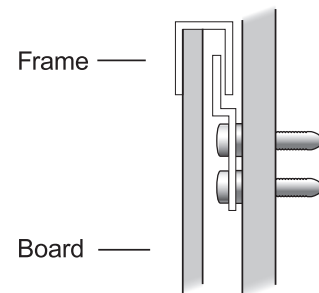

695877 Fabric Bulletin Board - 48"W x 36"H - Black

695878 Fabric Bulletin Board - 72"W x 48"H - Black

695877GY Fabric Mesh Bulletin Board - 48"W x 36"H - Gray

695878GY Fabric Mesh Bulletin Board - 72"W x 48"H - Gray

MOUNTING INSTRUCTIONS

1. Punch or drill 6 holes in the wall that are no more than 1/4" in diameter. Insert anchors into holes so that they are set firmly into the wall. Attach brackets to anchors with screws. Do not over tighten.

2. Place back of frame over top of wall bracket so that wall bracket slips between back of board and metal frame. Center the board on brackets. The bracket can be mounted either horizontally or vertically.