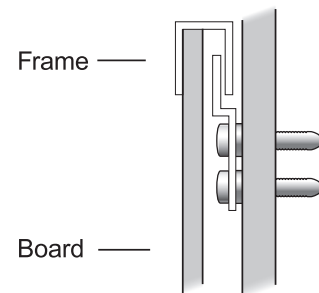

695876 Fabric Bulletin Board - 36"W x 24"H - Black

695876GY Fabric Mesh Bulletin Board - 36"W x 24"H - Gray

MOUNTING INSTRUCTIONS

1. Punch or drill 6 holes in the wall that are no more than 1/4" in diameter. Insert anchors into holes so that they are set firmly into the wall. Attach brackets to anchors with screws. Do not over tighten.

2. Place back of frame over top of wall bracket so that wall bracket slips between back of board and metal frame. Center the board on brackets. The bracket can be mounted either horizontally or vertically.