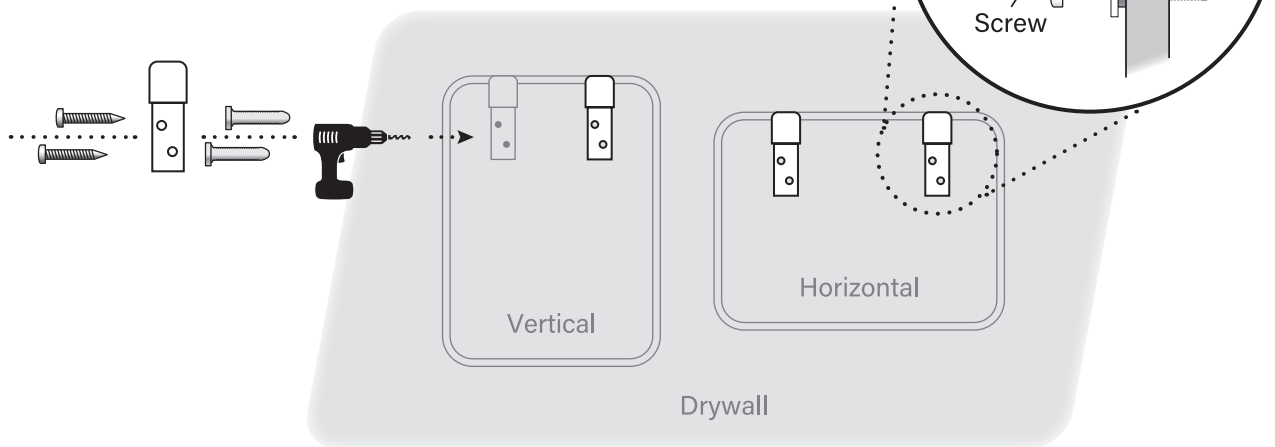

695876 Fabric Bulletin Board - 36"W x 24"H - Black

695876GY Fabric Mesh Bulletin Board - 36"W x 24"H - Gray

MOUNTING INSTRUCTIONS

1. Punch or drill 6 holes in the wall that are no more than 1/4" in diameter. Insert anchors into holes so that they are set firmly into the wall. Attach brackets to anchors with screws. Do not over tighten.

2. Place back of frame over top of wall bracket so that wall bracket slips between back of board and metal frame. Center the board on brackets. The bracket can be mounted either horizontally or vertically.