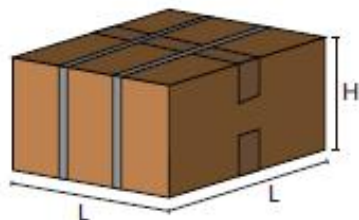

**PACKING INFO**

**Packing Data**

Nominal Wattael	60W	100W	120W	150W	200W	250W
"L" Length "H" Height	286mm/11.3" 204mm/8.0"	286mm/11.3" 204mm/8.0"	286mm/11.3" 204mm/8.0"	286mm/11.3" 204mm/8.0"	336mm/13.2" 210mm/8.3"	336mm/13.2" 210mm/8.3"
Weight	4.5 Kg 9.9 lbs	4.5 Kg 9.9 lbs	5.0 Kg 11.0 lbs	5.0 Kg 11.0 lbs	6 Kg 13.2 lbs	6 Kg 13.2 lbs
20' Qty	1470pcs	1470pcs	1470pcs	1470pcs	1070pcs	1070pcs
40' Qty	3050pcs	3050pcs	3050pcs	3050pcs	2220pcs	2220pcs
40' Hq Qty	3845pcs	3845pcs	3845pcs	3845pcs	2800pcs	2800pcs
45' Hq Qty	4862pcs	4862pcs	4862pcs	4862pcs	3540pcs	3540pcs