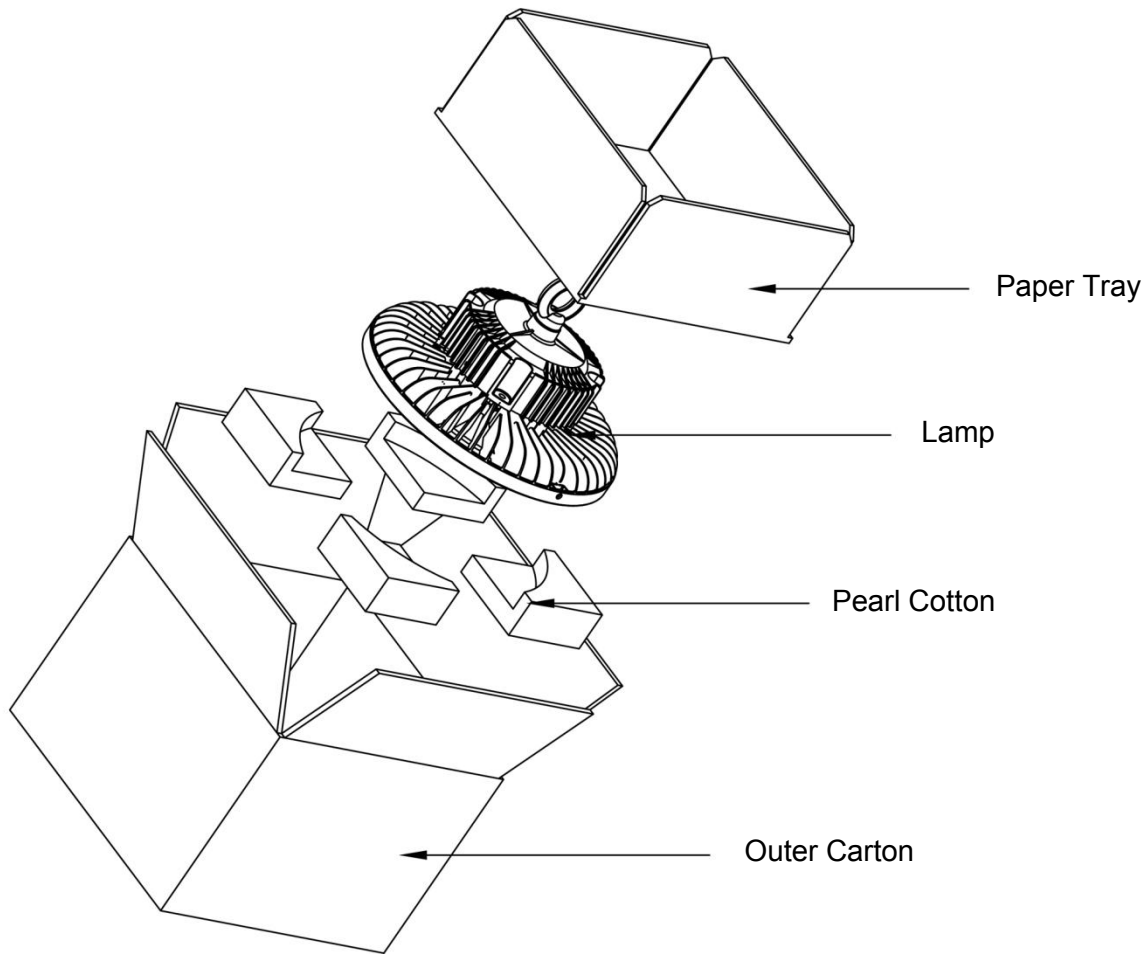

PACKING INFO

Packing Data