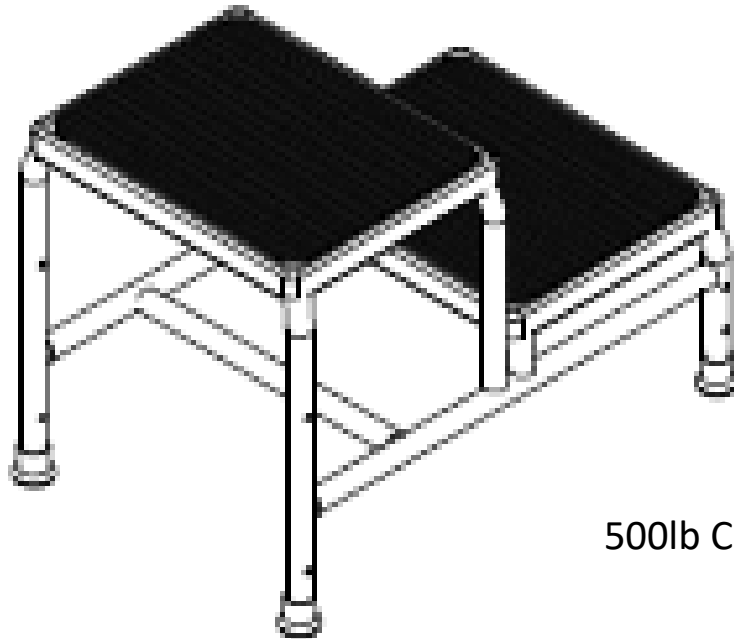

Chrome Two-Step Foot Stool

Model 436961

500lb Capacity

#RP9911 Chrome Handle Sold Separately

The handle can be installed on either side of the steps