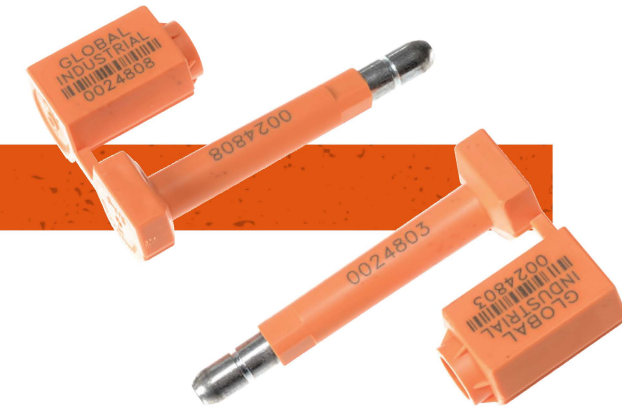

HIGH SECURITY BOLT SEAL

MODEL #	COLOR	BREAKING STRENGTH
670487YL	Yellow	3747 lbs.
670487WH	White	3747 lbs.
670487OR	Orange	3747 lbs.
670487RD	Red	3747 lbs.
670487BL	Blue	3747 lbs.
670487GN	Green	3747 lbs.

This high security bolt seal is ISO 17712 certified and meets C-TPAT requirements. It is designed for safeguarding high value cargo, such as shipping containers, trucks, and rail cars.