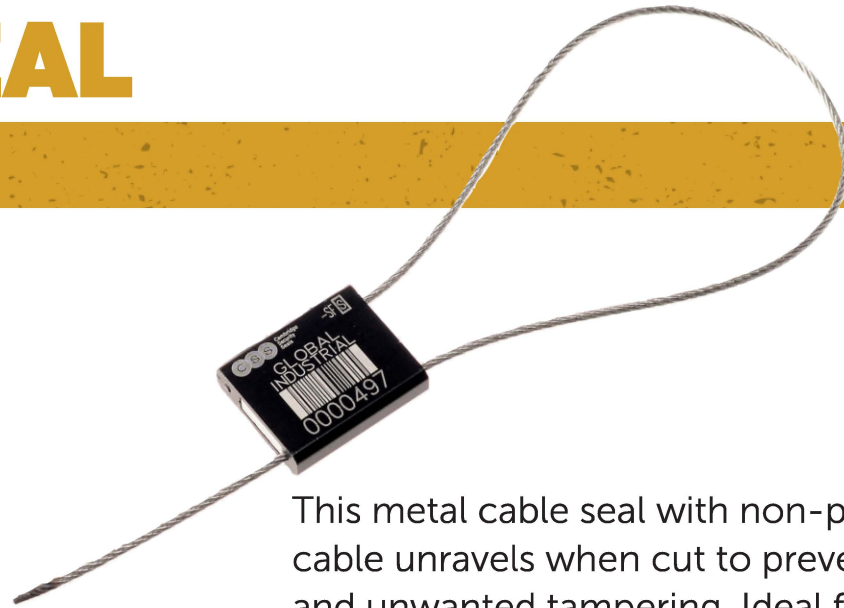

This extremely versatile, fixed length truck seal is compact, tamper resistant, and user- friendly. Suitable for truck doors, drums, containers, gates, and more. Available in 60 lb. breaking strengths.

MODEL #	LENGTH	COLOR
670483WH	9"	White
670483BK	9"	Black
670483RD	9"	Red
670483OR	9"	Orange
670483YL	9"	Yellow
670483BL	9"	Blue
670483GN	9"	Green

This seal is fit-for-purpose, compact, and easy to use. It's designed to break easily for quick access or emergencies, and is frequently used on fire extinguishers and life-saving equipment.

This robust, adjustable length seal with notched or beaded tail is suitable for a wide range of applications. It's designed with a thinner tail diameter, offering surprising strength and performance capability.

This metal cable seal with non-preformed cable unravels when cut to prevent resealing and unwanted tampering. Ideal for trucks, containers, drums, rail cars, high value totes, and canisters.