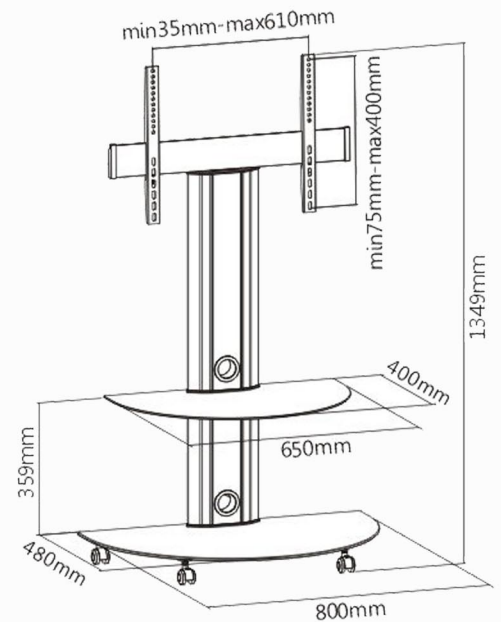

DESCRIPTION

Constructed with extra thick semicircular tempered glass base and four casters, this stand is an ideal solution for living room, boardroom, classroom, lecture hall and trade show display. The column can easily hide all of your cables for a clean look. It supports most 32"-55" LED, LCD, Plasma flat panel TVs with a maximum weight of 40kg/88lbs. Bearing easy installation in mind, this stand designs for assembling in minutes.

TECHNICAL SPECS

Flexible Mount Bracket

Fits most Plasma/LCD/LED Flat Screens from 32 to 55 inch with a maximum load capacity of 80 lbs.

Vesa Compatible

VESA compatibility up to 600x400mm; convenient for moving around your flat screen in home, business, and classroom settings.