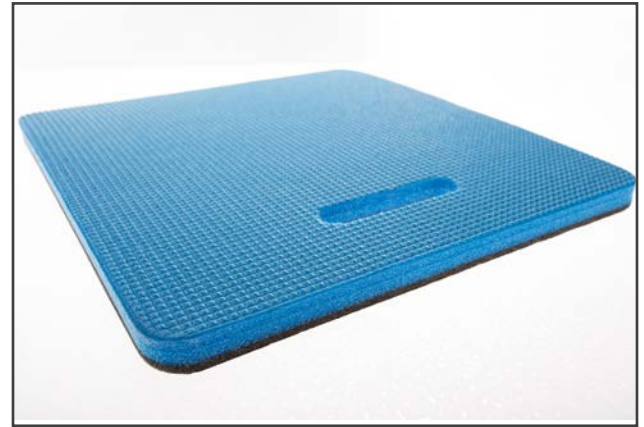

IMPACTO® MAT

Lightweight Comfort Mat

- › Resilient layered dense foam
- › Built-In Convenient Handle
- › Textured surface to prevent slipping
- › Does not absorb liquids
- › Dimensions 13.25" x 14.5" x 0.75"
- › Can be used for sitting or kneeling
- › Helps reduce knee trauma and lower back stress
- › Provides protection from cumulative trauma such as bruising when kneeling for long periods
- › Protects from abrasion
- › Offers cushioning and support
- › Easy to clean surface
- › Ideal for wet environments for home, gardening and for general work
- › Other Impacto Mats:

MAT5050 - black 14"x 21" x 1"

KNEELPAD - vinyl cover 18" x 7" x 7/8"

TRUSTED PROTECTION

ISO 9001:2015

IMPACTO.CA

N. AMERICA 888 232 0031

FREE PHONE UK 0800 0280 243

T: 613 966 0062 F: 613 966-0067