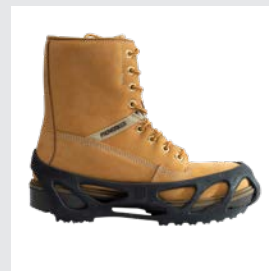

IMPACTO® STRIDE®

Aggressive Ice Traction Superior Grip and Stability

- › Full Boot protection designed for a natural stride in all conditions
- › Multi-directional traction plates bite into ice & snow
- › Deep toe and heel pockets are designed to fit over steel toe footwear
- › Easy on/off, fits securely to your shoes or boots
- › Made of proprietary Thermoplastic elastomers (TPE) that stretches to perform in the harshest climates
- › Tested to remain flexible to -45°F
- › Made in Canada
- › Fits securely to your shoes and boots
- › Unsurpassed traction and protection

PART NO.	SIZE	US MEN	US WOMEN	EUROPE
STRIDE20	S	4 - 7	5 - 8	35 - 39
STRIDE30	M	7.5 - 10	8.5 - 12	40 - 43.5
STRIDE40	L	10.5 - 13	-	44 - 47
STRIDE50	XL	13.5 - 16	-	48 - 50

© IMPACTO PROTECTIVE PRODUCTS INC. CDN Patent 184680. US Patent D869,129.