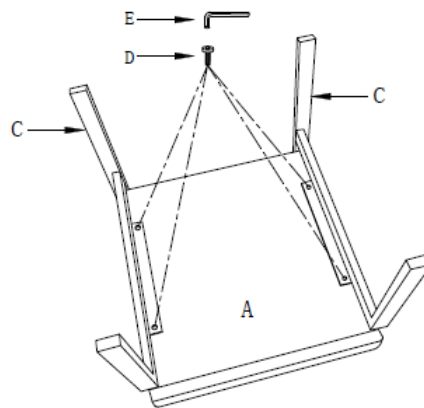

## Safety Information

- Ensure all screws are fully tightened before using chair.
- Do not assembly is hardware and/or parts are missing or damaged.

Models	
695730	Black
695864	Black with silver frame

CONTENTS		
Ref.	Qty.	Description
A	1	Seat Cushion 
B	1	Back Cushion 
C	2	Armrest 
D	8	Screws 
E	1	Allen Wrench 

**Step 1**  
 Attach and hand tighten seat cushion to armrest using screws. (Do not fully tighten screw)

**Step 2**  
 Attach and hand tighten back cushion to the seat frame using screws. (Do not fully tighten screws)

**Step 3**  
 Ensure that the chair seat is parallel to the floor and that the armrests are vertical. Then tighten all screws with allen wrench.