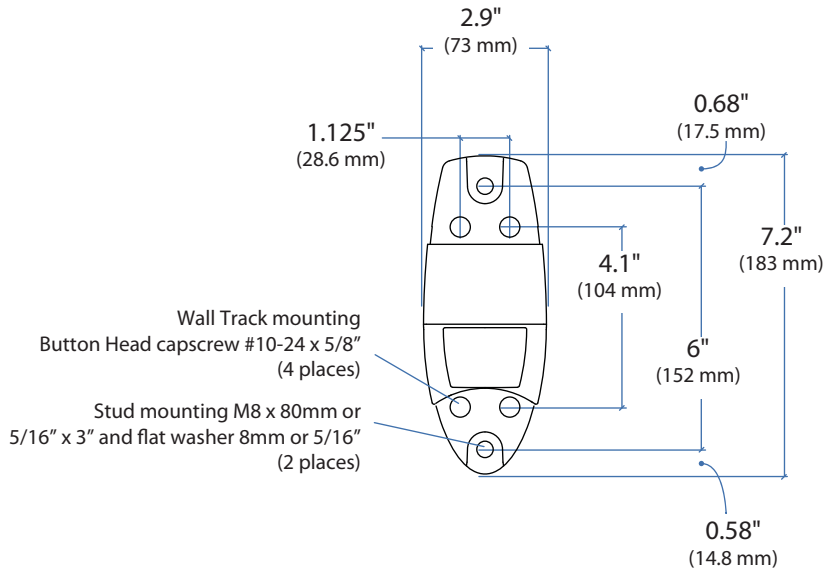

Wall Mount Pivot

Wall Mount Bracket

Range of Motion

Maximum Weight Capacity

© 2013 Ergotron, Inc. rev. 07/22/2013 DIM-200 Pivot Content is subject to change without notification

Americas Sales and Corporate Headquarters