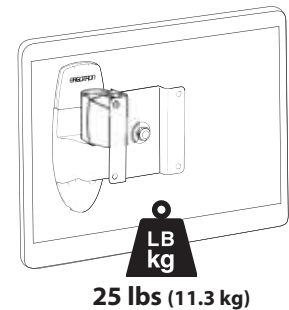

Wall Mount Pivot

Wall Mount Bracket

Range of Motion

Maximum Weight Capacity

© 2013 Ergotron, Inc. rev. 07/22/2013 DIM-200 Pivot Content is subject to change without notification

Americas Sales and Corporate Headquarters