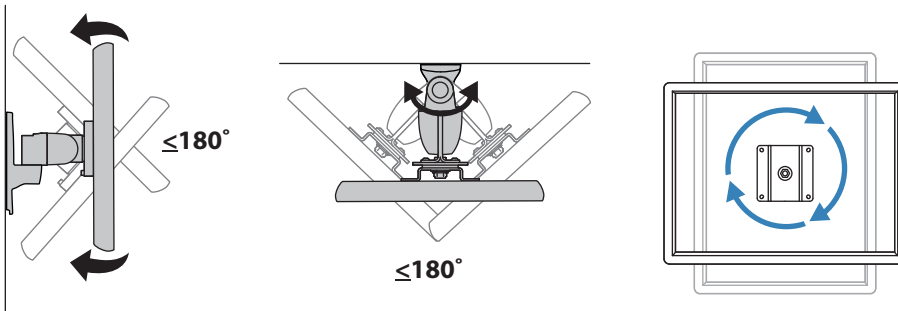

Wall Mount Pivot

Wall Mount Bracket

Range of Motion

Maximum Weight Capacity

© 2013 Ergotron, Inc. rev. 07/22/2013 DIM-200 Pivot Content is subject to change without notification

Americas Sales and Corporate Headquarters