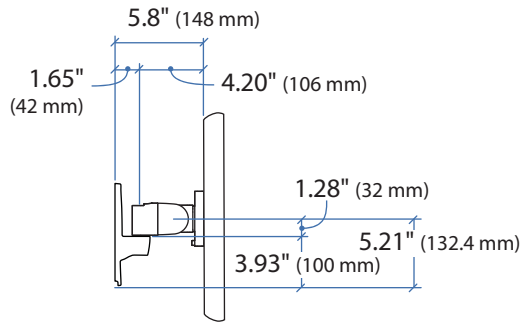

Wall Mount Pivot

Wall Mount Bracket

Range of Motion

Maximum Weight Capacity

© 2013 Ergotron, Inc. rev. 07/22/2013 DIM-200 Pivot Content is subject to change without notification

Americas Sales and Corporate Headquarters