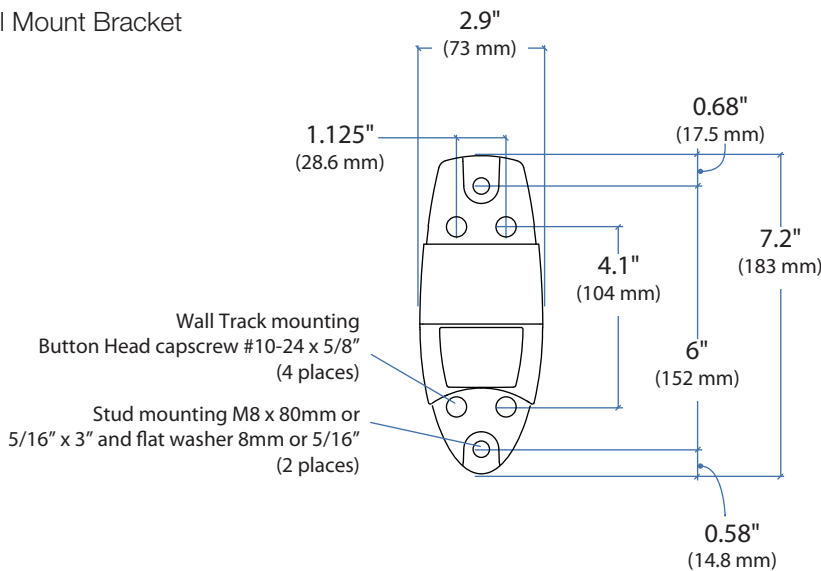

Wall Mount Arm

Wall Mount Bracket

Range of Motion

Maximum Weight Capacity

© 2013 Ergotron, Inc. rev. 07/22/2013 DIM-200 Arm1 Content is subject to change without notification

Americas Sales and Corporate Headquarters