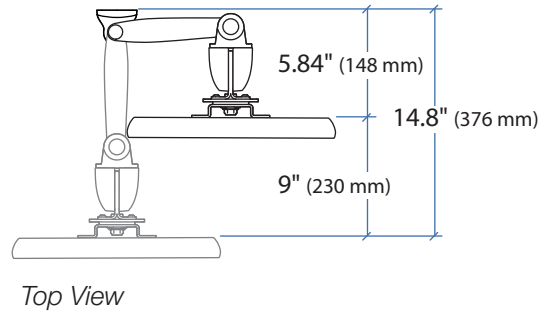

Wall Mount Arm

Wall Mount Bracket

Range of Motion

Maximum Weight Capacity

© 2013 Ergotron, Inc. rev. 07/22/2013 DIM-200 Arm1 Content is subject to change without notification

Americas Sales and Corporate Headquarters