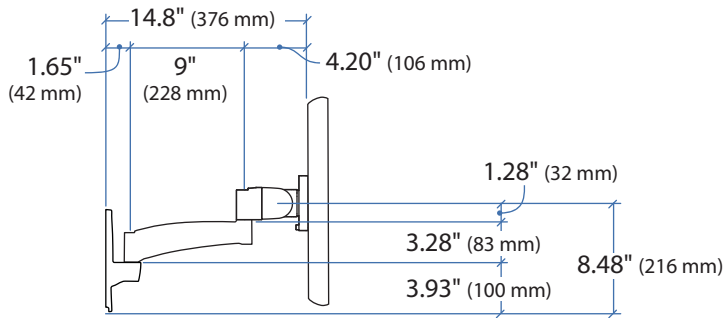

Wall Mount Arm

Wall Mount Bracket

Range of Motion

Maximum Weight Capacity

© 2013 Ergotron, Inc. rev. 07/22/2013 DIM-200 Arm1 Content is subject to change without notification

Americas Sales and Corporate Headquarters