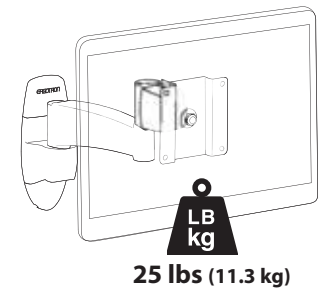

Wall Mount Arm

Wall Mount Bracket

Range of Motion

Maximum Weight Capacity

© 2013 Ergotron, Inc. rev. 07/22/2013 DIM-200 Arm1 Content is subject to change without notification

Americas Sales and Corporate Headquarters