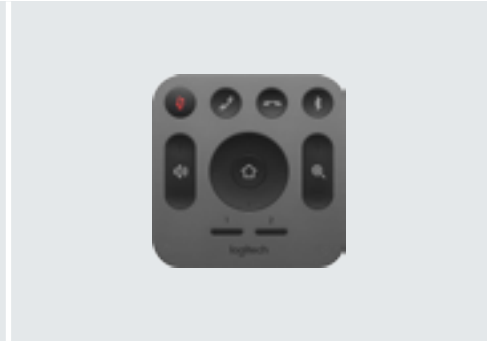

logitech®

SUPER-WIDE FIELD OF VIEW FOR SMALL SPACES.

Logitech MeetUp

Logitech® MeetUp is a premier ConferenceCam designed for small conference rooms and huddle rooms. With a room capturing, super-wide 120° field of view, MeetUp makes every seat at the table clearly visible. Motorized pan/tilt widens FOV even further: up to 170°. A low-distortion Logitech-engineered lens, Ultra HD 4K optics, and three camera presets deliver remarkable video quality and further enhance face-to-face collaboration.

audio provides an intuitive and coherent listening experience.

With a compact all-in-one design that minimizes cable clutter, MeetUp is USB plug-and-play and simply works right out of the box with any video conferencing software application and cloud service—including the ones you already use.

BlueJeans

lifesize

zoom

broadsoft

Logitech MeetUp

FEATURES & BENEFITS

Super-wide 120° field of view

Widest field of view of any Logitech video conferencing solution allows everyone in the room to be seen, even those close to the camera or seated at the edges of the room.

Ultra HD 4K image sensor

Supports multiple resolutions, including 4K (Ultra HD)¹ 1080p (Full HD) and 720p (HD) to best support the quality offered by your application and monitor.

3-microphones and custom-tuned speaker