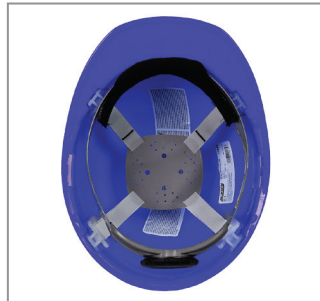

### Key Features and Benefits:

- Jackson's most popular hard hat!
- Classic smooth dome shape for improved impact deflection
- Longer bill for improved protection from sun and falling debris
- Lightweight design is molded from high density polyethylene (HDPE)
- Comfortably fits head sizes 6-1/2 to 8
- Features Jackson's 370 Speed Dial ratcheting headgear – an industry best!
- Includes a replaceable extra-absorbent sweatband
- Meets **ANSI Z89.1, Type 1, Class C, G, and E**
- **CSA certified to CSA Z94.1, Type 1, Class E**
- Non-vented

**MADE IN USA**

14833

Longer bill for improved protection from sun and falling debris

**\*\*\* BEST**

Smooth dome shape for improved impact deflection

Comfortable 4-pt. suspension

SC-6 Hard Hat works with the Hard Hat Interchange System

| Product Number | Color         | Suspension           | Case Count |
|----------------|---------------|----------------------|------------|
| 14833          | Yellow        | 4 pt. 370 Speed Dial | 12         |
| 14834          | White         | 4 pt. 370 Speed Dial | 12         |
| 14836          | Brown         | 4 pt. 370 Speed Dial | 12         |
| 14838          | Blue          | 4 pt. 370 Speed Dial | 12         |
| 14839          | Orange        | 4 pt. 370 Speed Dial | 12         |
| 14841          | Red           | 4 pt. 370 Speed Dial | 12         |
| 14842          | Gray          | 4 pt. 370 Speed Dial | 12         |
| 14843          | Hi-Vis Orange | 4 pt. 370 Speed Dial | 12         |