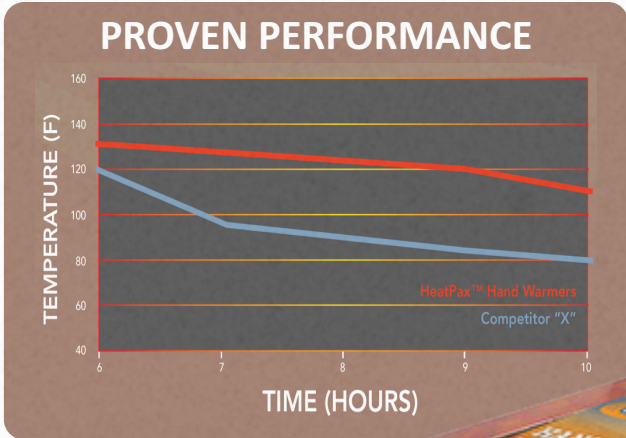

NEW
NAME, LOOK
AND EVEN BETTER
PERFORMANCE!

A FULL ASSORTMENT

WE GOT YOU COVERED WITH HAND, TOE, FOOT & BODY WARMERS THAT ARE SOLD IN 5 PACKS AND 30 OR 40 BULK DISPLAYS!

- 1100-10R** 5-PACK
- 1100-80D** 40-PACK DISPLAY