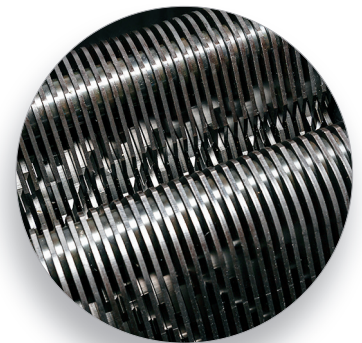

POWERTEC 828HD

Shreds Hard Drives | SSDs | Cell Phones | Optical Media | Paper

Special Features

Security Level

Security Level

Sheet Capacity

Cell Phones

Chain Driven Motor

Jam Protection

Self-Clean Shredder

Precision Engineered

The PowerTEC 828 HD Hard Drive Combination Shredder is the perfect machine for safely destroying hard drives, SSDs, cell phones, optical media, and paper. It features a powerful 4.5 Hp. chain driven motor, automatic jam protection, and simple push button operation. This multimedia shredder is rated for Security Level H-4/P-3 destruction, and is precision engineered to provide many years of trouble-free operation.

Destroys devices and paper for complete data security.

Features/Benefits

- Powerful hard drive and multimedia combination shredder
- Security Level H-4 / P-3 for the destruction of sensitive information
- Mighty 4.5 Hp continuous duty motor with chain driven operation
- Automatic jam protection- Machine cycles through forward and reverse until shredding is complete
- LED keypad with easy-to-use controls for simple operation
- Rubber shock mounts suspend the cutting head and reduce vibration
- Self-cleaning mode ensures optimal performance
- For safety, the shredder stops when the doors are opened

Aggressive cutting cylinders shred up to 100 sheets at a time.

828HD Specifications

Security Level	NSA Approved	Capacity	Shred Size paper media	Waste Volume paper media	Feed Width paper media
P-3 H-4		100 / 110	5mm x 70mm 40mm x 40-90mm	30 gal. 26 gal.	11.8" 4.7"
Motor	Decibel Level	Warranty	Dimensions length x width x height	Weight	Power Supply
4.5 Hp	60	1 Year	38.25" x 33.5" x 46.5"	1,257 lbs	220v 3 Phase