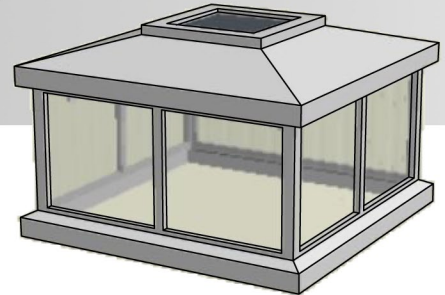

Solar Cap

Colour Options: Black, White

Dimensions: 6.375in L x 6.375in W x 4.375in H

Part Weight: 2lbs

Material: PVC

Contents: Solar cap and 2 "AA" rechargeable batteries

Compatible with the following mail posts: Dover, Newport, Rockport, Signature, and Westbrook