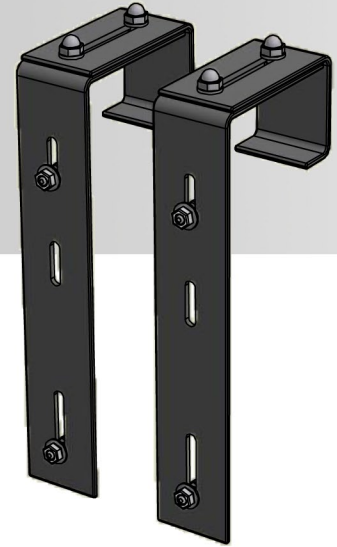

Adjustable Deck Rail Bracket

Colour Options: Black

Dimensions: 3.75in L x 1.75in W x 9.5in H

Part Weight: 1.25lbs per bracket

Material: Powder coated steel

Selling Units: Sold in 2-packs or 3-packs

Notes: Adjustable bracket fits a 2x4 or 2x6 wood railing

Compatible with: Cape Cod, Fairfield, and Nantucket window boxes