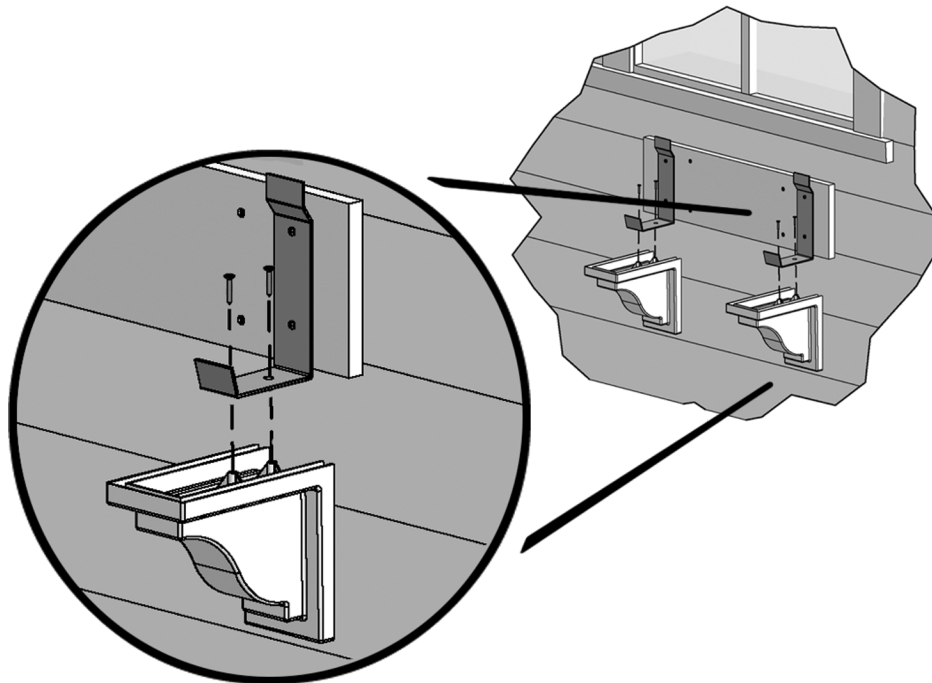

Yorkshire Decorative Brackets

MIS024

PACKAGE CONTENTS: 2x Decorative Supports, 4x 3/4 inch steel screws

COLOR: White

DIMENSIONS: 4.25" W x 8.35"D x 7.1" H

IMPORTANT NOTE:

- The molded brackets are decorative only and don't offer any support for the planter.

- Read instructions carefully before beginning assembly.
- For use with Mayne's Yorkshire Window Box collection.
- To clean the product, for best results use a soap solution and high-pressure water.

Secure each decorative bracket to the bottom of the wall mount brackets using two 3/4 inch screws. The decorative brackets are sold in pairs so we recommend installing them on the outside brackets. The molded brackets are only decorative so there is no need to over tighten the screws.