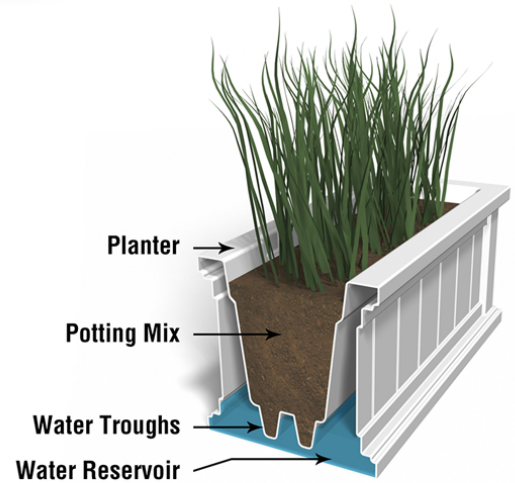

## DESCRIPTION

Add a beautiful finishing touch under your windows or accent the edge of your patio with Mayne's Cape Cod Window Box Planters.

- Made from 100% high-grade polyethylene
- Features a double wall design creating a water reservoir
- Includes 4 wall mount brackets with a black powder coated finish
- Warranty: 15-Yr Residential Use / 5-Yr Commercial Use

## PRODUCT DIMENSIONS

Outside Dimensions: 48in L x 11in W x 10.8in H (121.9cm x 27.9cm x 27.4cm)

Inside Dimensions: 44.4in L x 7.4in W x 8in D (112.9cm x 18.9cm x 20.3cm)

Soil Capacity: 10 Gallons (37.8 Liters)

Water Reservoir Capacity: 4 Gallons (15 Liters)

Wall Thickness: 0.125in (3.17mm)

Part Weight: 20lbs (9.1kg)

Material: Polyethylene

**MAYNE**<sup>®</sup>  
Outdoor Products of Distinction

7024 Kilbourne Rd - Unit A London, ON N6P 1K6