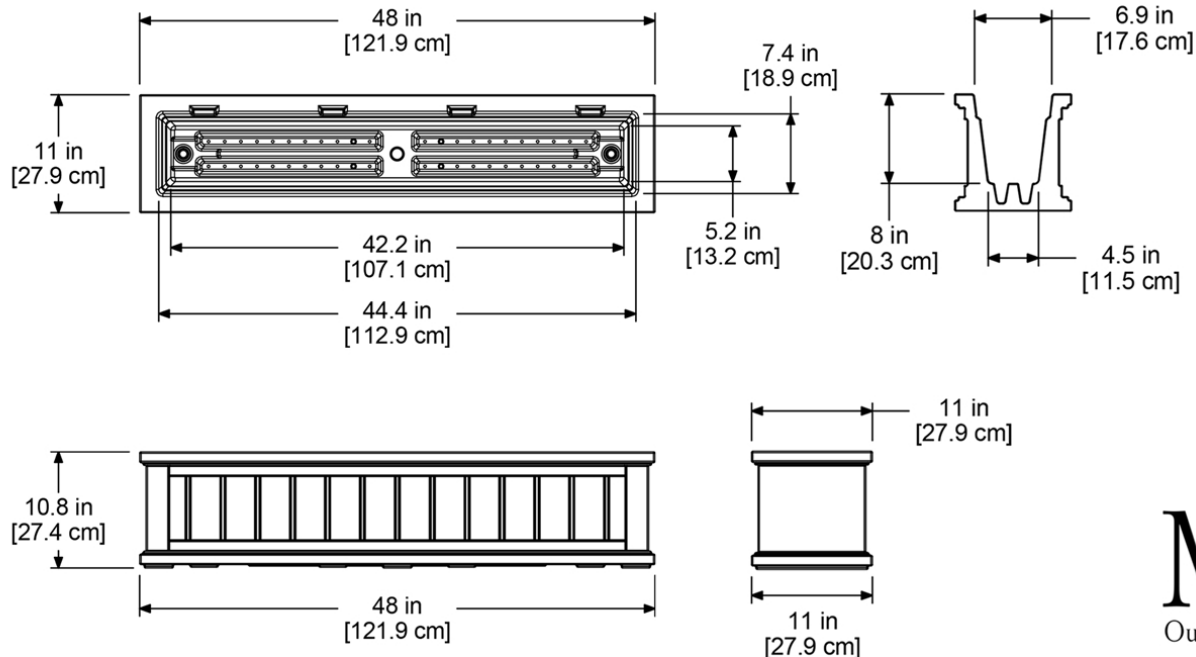

## PRODUCT DIMENSIONS

Outside Dimensions: 48in L x 11in W x 10.8in H (121.9cm x 27.9cm x 27.4cm)

Inside Dimensions: 44.4in L x 7.4in W x 8in D (112.9cm x 18.9cm x 20.3cm)

Soil Capacity: 10 Gallons (37.8 Liters)

Water Reservoir Capacity: 4 Gallons (15 Liters)

Wall Thickness: 0.125in (3.17mm)

Part Weight: 20lbs (9.1kg)

Material: Polyethylene

**MAYNE**<sup>®</sup>  
Outdoor Products of Distinction

7024 Kilbourne Rd - Unit A London, ON N6P 1K6