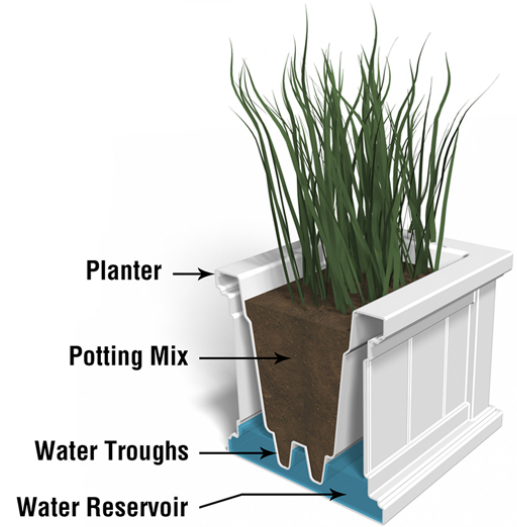

Cape Cod

Model # 4839

Cape Cod 24x11in Patio Planter

DESCRIPTION

The Cape Cod Square Patio Planter features a bead board panel design with rich architectural details, truly transforming your patio space into your own personal retreat.

- Features a beaded panel design
- 100% high-grade polyethylene planter with UV inhibitors
- Weather resistant, low maintenance material
- Double wall design featuring a sub-irrigation water system
- Warranty: 15-Yr Residential Use / 5-Yr Commercial Use

PRODUCT DIMENSIONS

Outside Dimensions: 24in L x 11in W x 11in H (61cm x 27.9cm x 27.9cm)

Inside Dimensions: 19.9in L x 6.9in W x 8.3in D (50.7cm x 17.6cm x 21cm)

Soil Capacity: 3.5 Gallons (13.2 Liters)

Water Reservoir Capacity: 2.2 Gallons (8.3 Liters)

Wall Thickness: 0.125in (3.17mm)

Part Weight: 7lbs (3.2kg)

Material: Polyethylene

MAYNE®
Outdoor Products of Distinction

7024 Kilbourne Rd - Unit A London, ON N6P 1K6
Tel: 866-363-8834 | www.gomayne.com
customerservice@gomayne.com