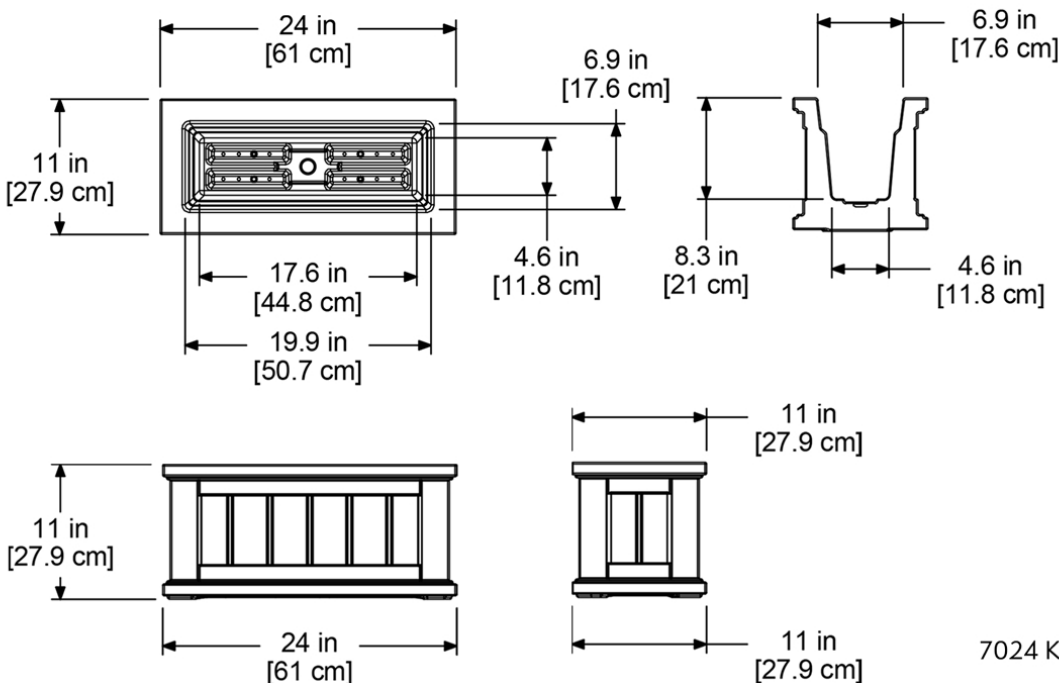

PRODUCT DIMENSIONS

Outside Dimensions: 24in L x 11in W x 11in H (61cm x 27.9cm x 27.9cm)

Inside Dimensions: 19.9in L x 6.9in W x 8.3in D (50.7cm x 17.6cm x 21cm)

Soil Capacity: 3.5 Gallons (13.2 Liters)

Water Reservoir Capacity: 2.2 Gallons (8.3 Liters)

Wall Thickness: 0.125in (3.17mm)

Part Weight: 7lbs (3.2kg)

Material: Polyethylene

MAYNE[®]
Outdoor Products of Distinction

7024 Kilbourne Rd - Unit A London, ON N6P 1K6
Tel: 866-363-8834 | www.gomayne.com
customerservice@gomayne.com