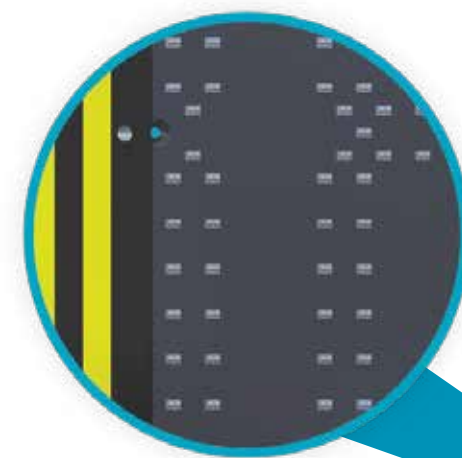

SafePace EVOLUTION 11

The compact SafePace Evolution 11 sign offers lightweight entry-level speed display for private communities or local roads. The economical sign offers remarkable power efficiency and quick, easy installation.

Unique lightweight design for simpler set-up and installation.

Universal mounting bracket for **easy mounting and multiple location use.**

Battery power offers **3x more autonomy** than any other signs.

SafePace EVOLUTION 12

The SafePace Evolution 12 offers the cost benefit and compact footprint of an entry-level sign with MUTCD approved 12" digits. With bright 3 digit speed display, it also offers speed activated digit color changes to alert speeders.