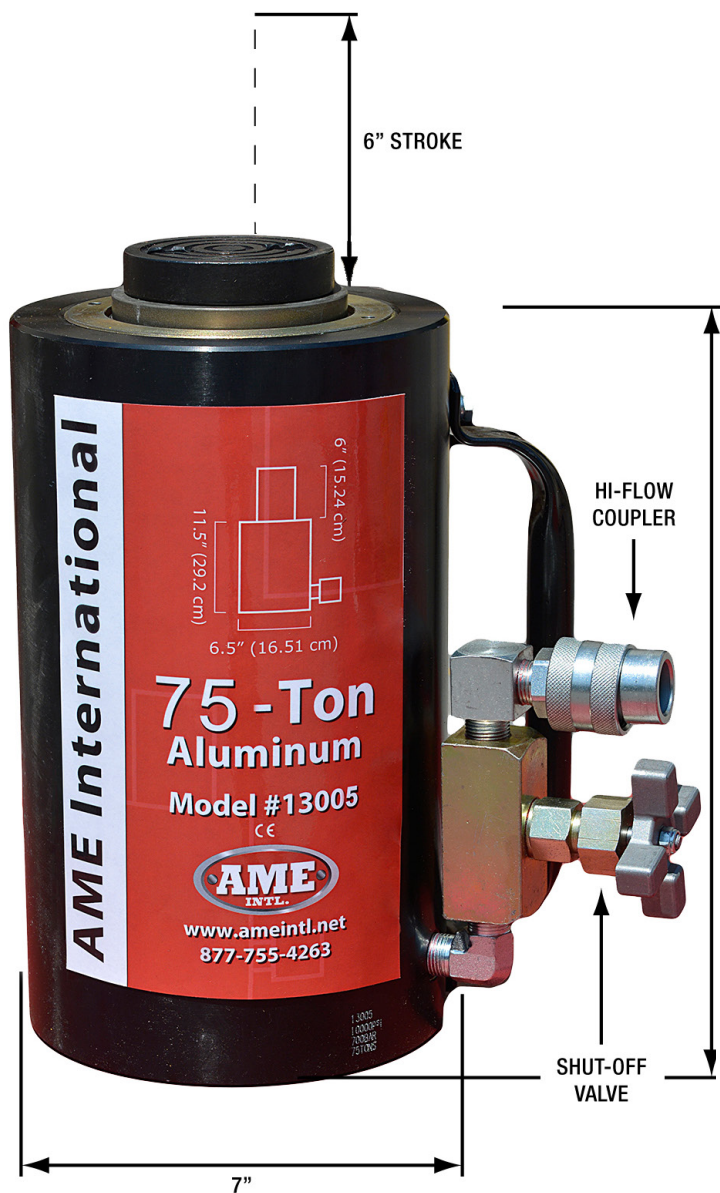

13005 75-TON ALUMINUM JACK

75-Ton Blackjack Series Aluminum Jack

13005 Blackjack Series Aluminum Jack on
14466 Jack Plate