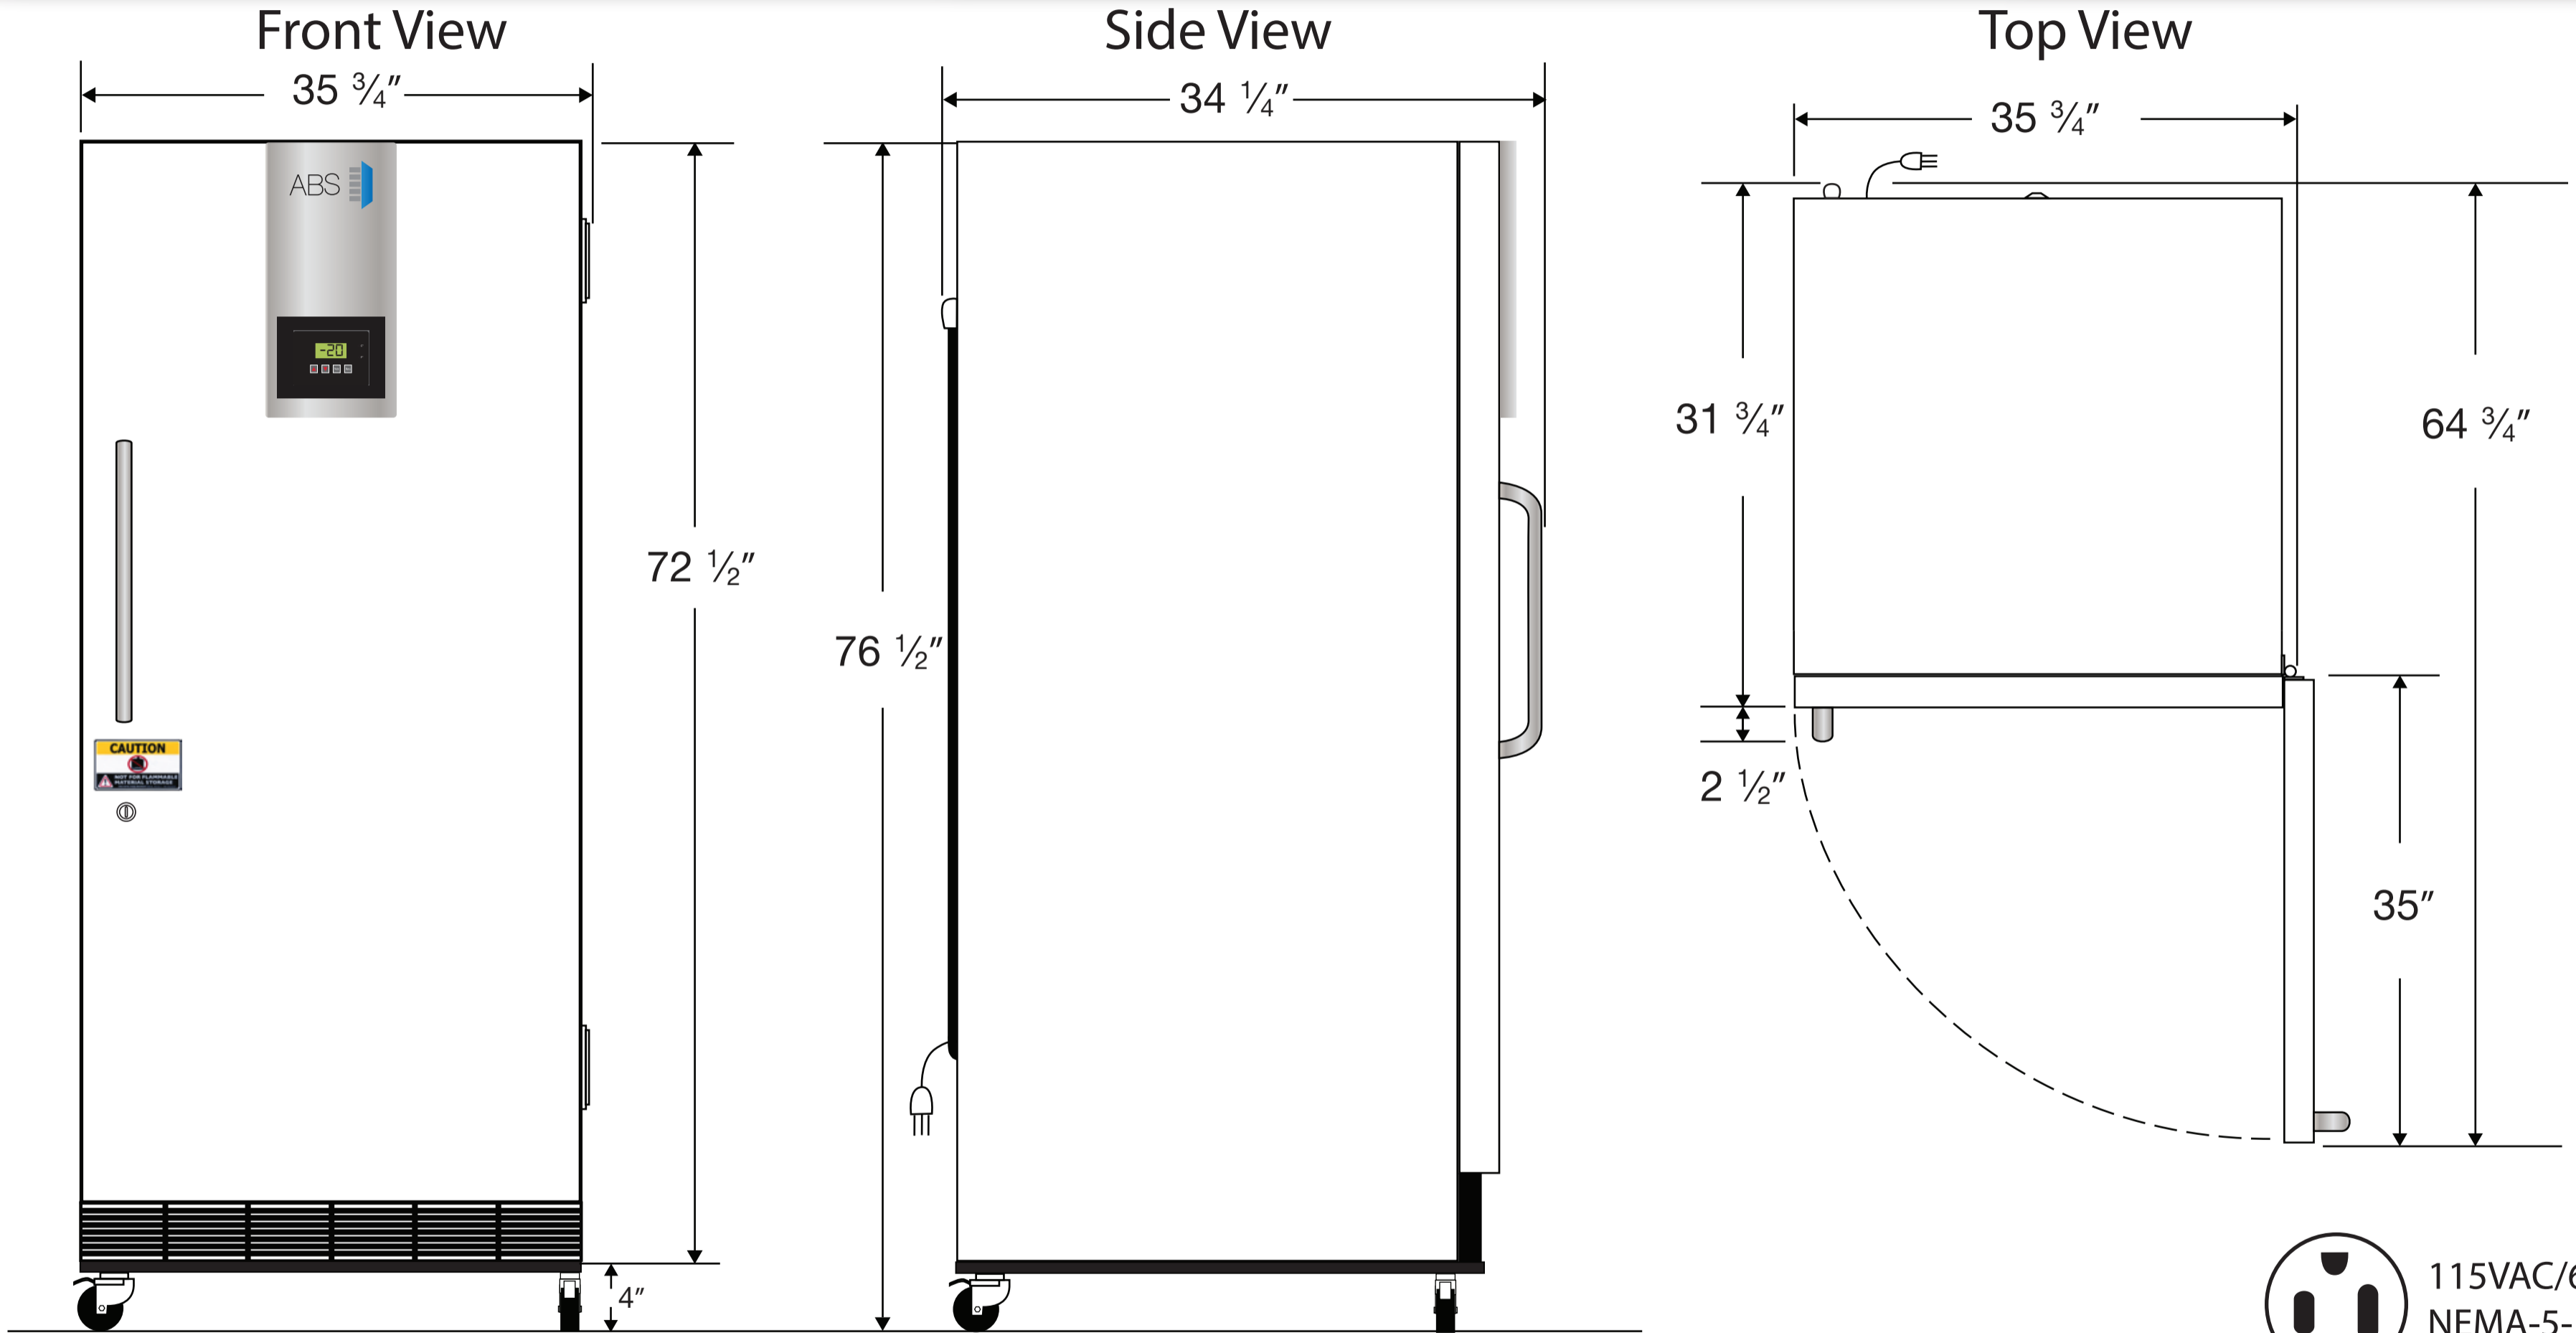

**Exterior
ABT-MFP-30**

Cu. Ft	Defrost	Door	Int Door	Shelves	W"	D"	H"	Refrigerant	H.P.	Amps	Weight
30	Manual	1 Solid	5	4 Fixed	35 3/4	34 1/4	76 1/2	R404a	1/3	6	402 lbs.