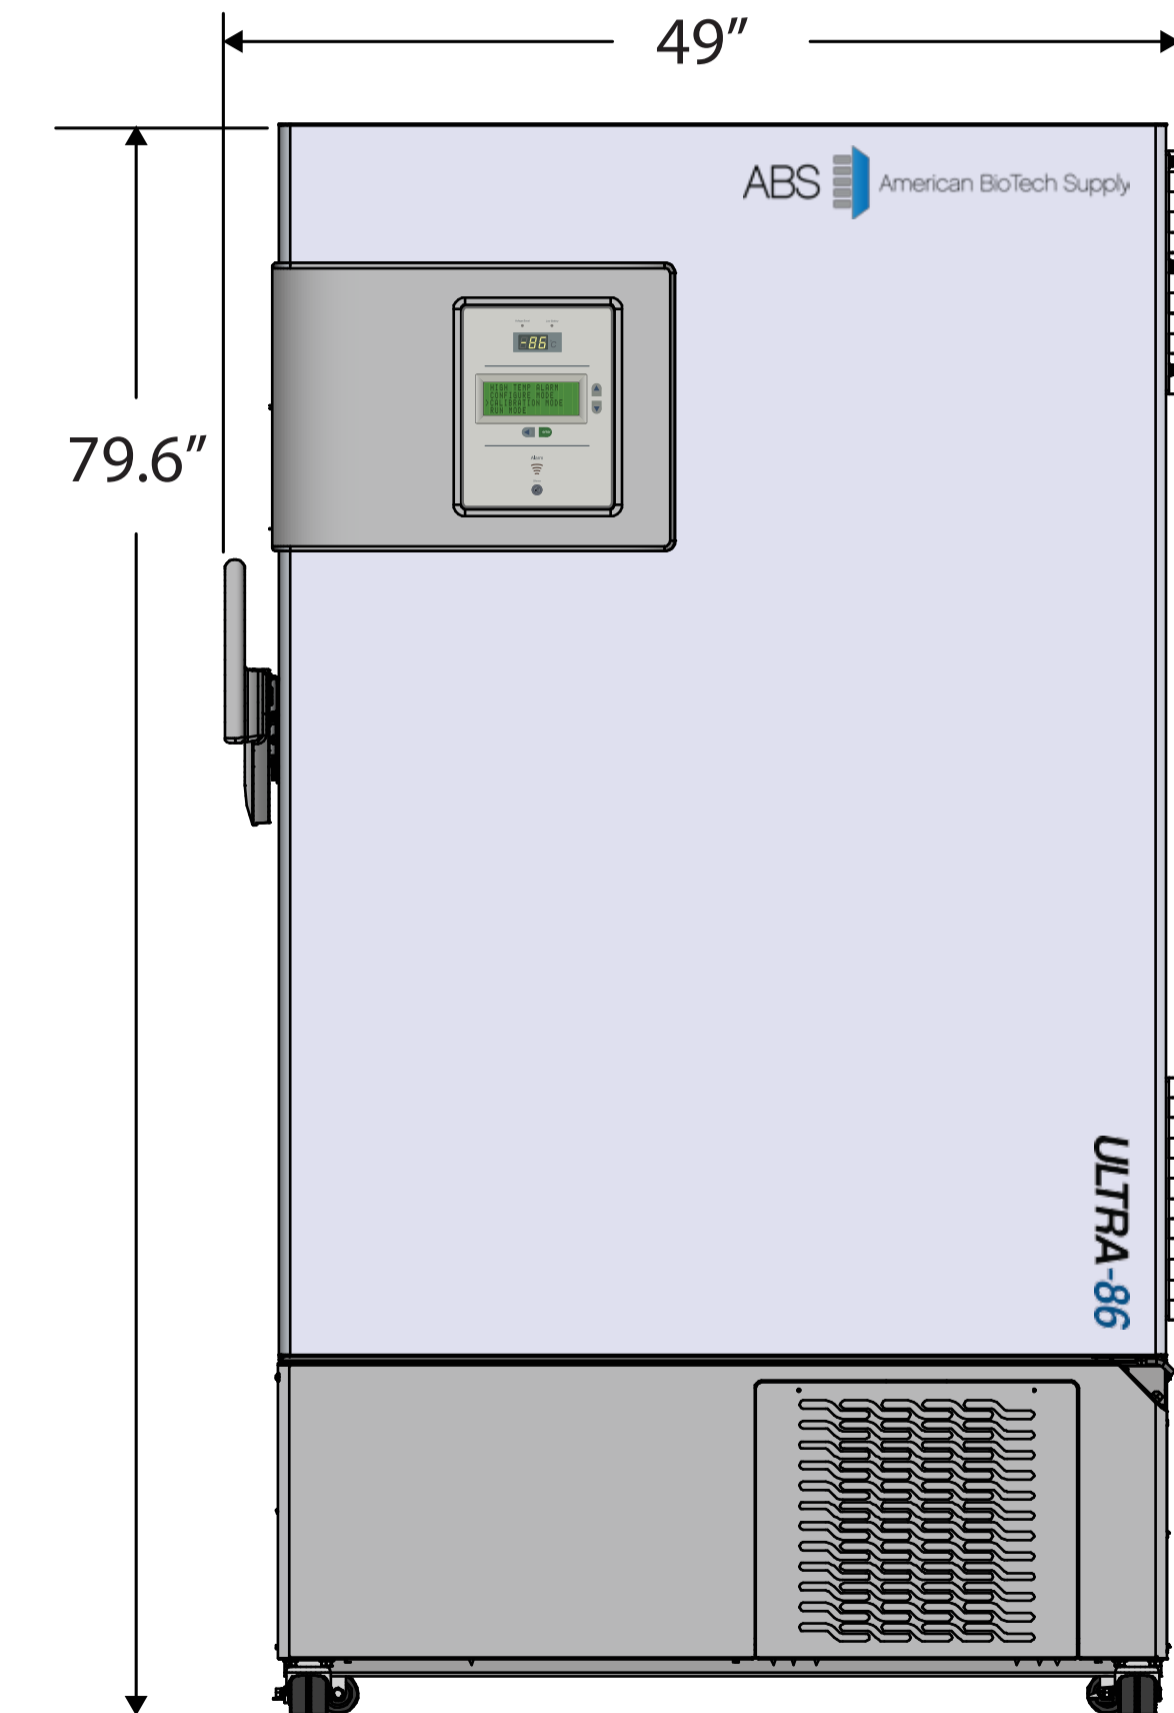

CUTSHEET

Front View

Side View

Top View

ABS Model	Cu.Ft	Defrost	Ext Door	Int Door	Shelves	W"	D"	H"	H.P.	Amps	Weight	Receptacle
ABT-230V-2586	25	Manual	1	5	4	49	36.3	79.6	½ x ½	10	730 lbs.	NEMA-6-15R