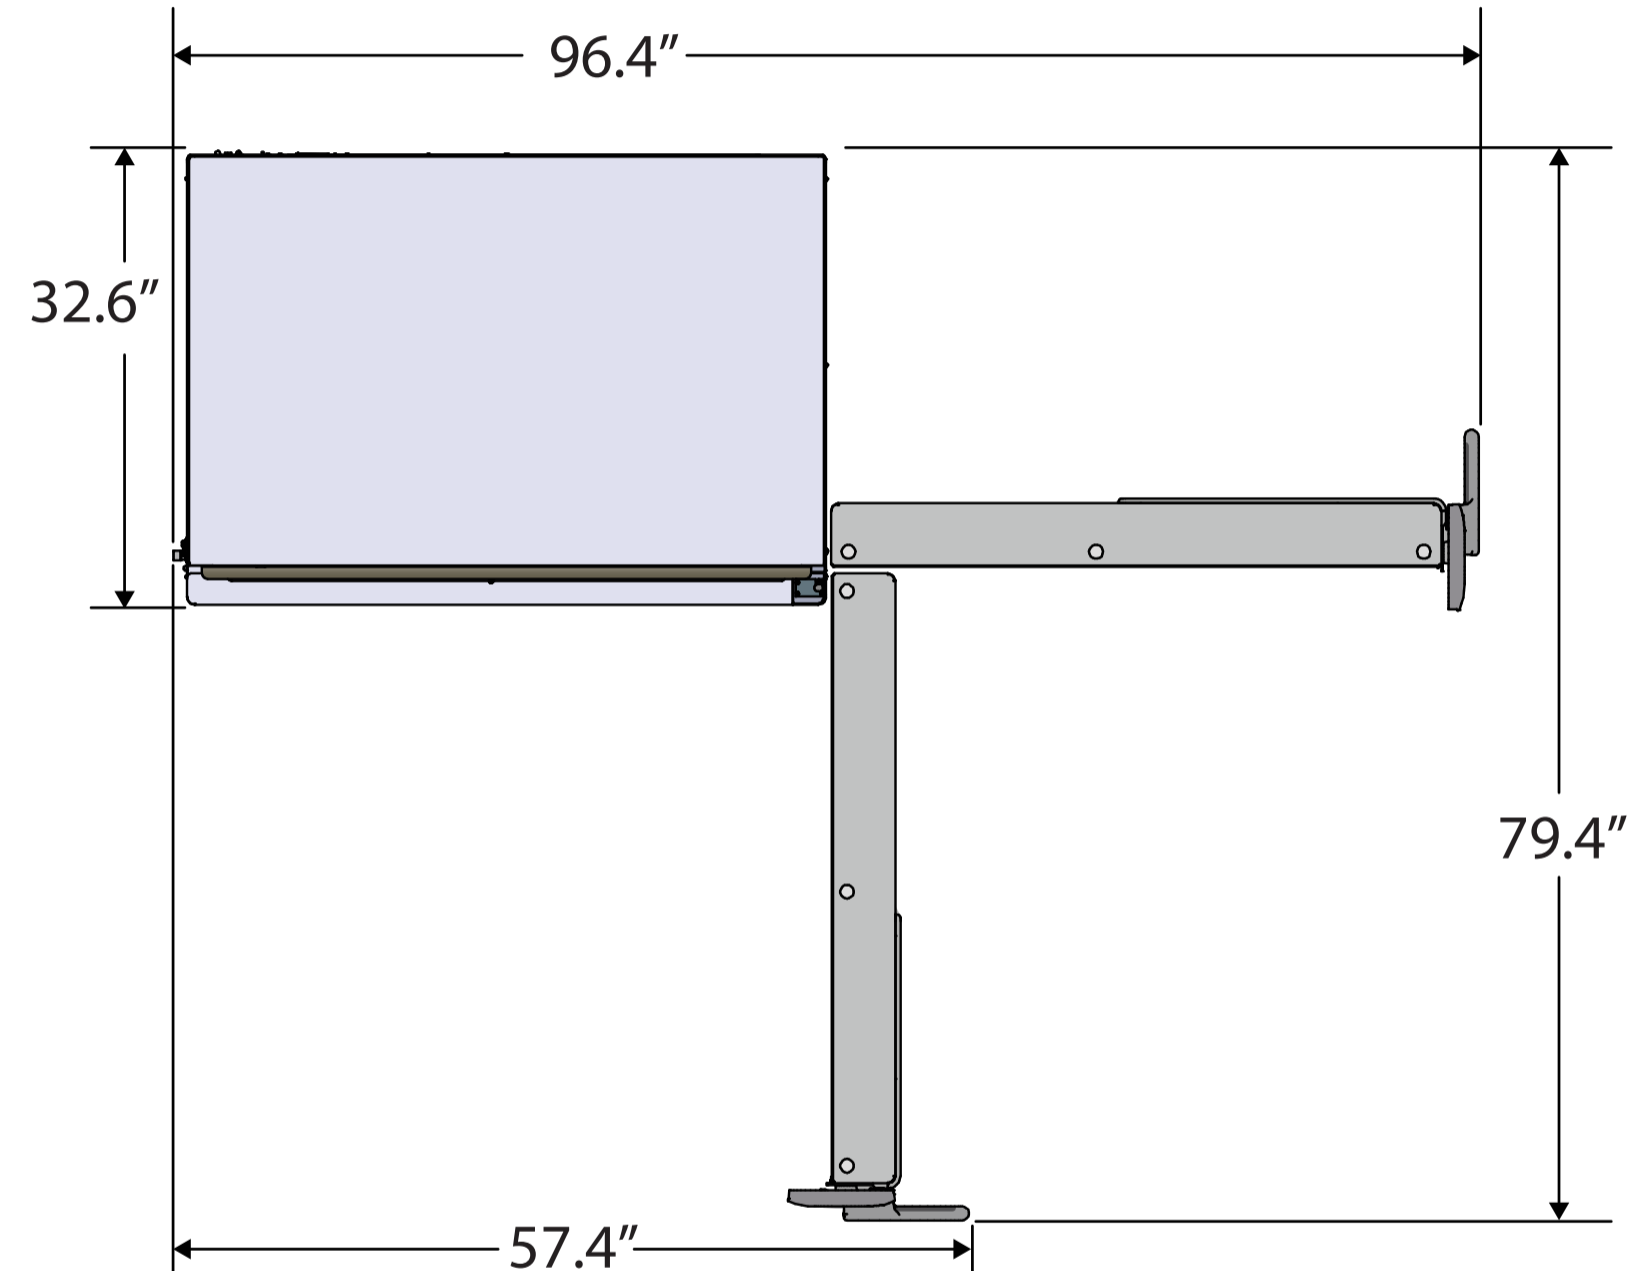

CUTSHEET

Front View

Side View

Top View

ABS Model	Cu.Ft	Defrost	Ext Door	Int Door	Shelves	W"	D"	H"	H.P.	Amps	Weight	Receptacle
ABT-230V-2586	25	Manual	1	5	4	49	36.3	79.6	½ x ½	10	730 lbs.	NEMA-6-15R