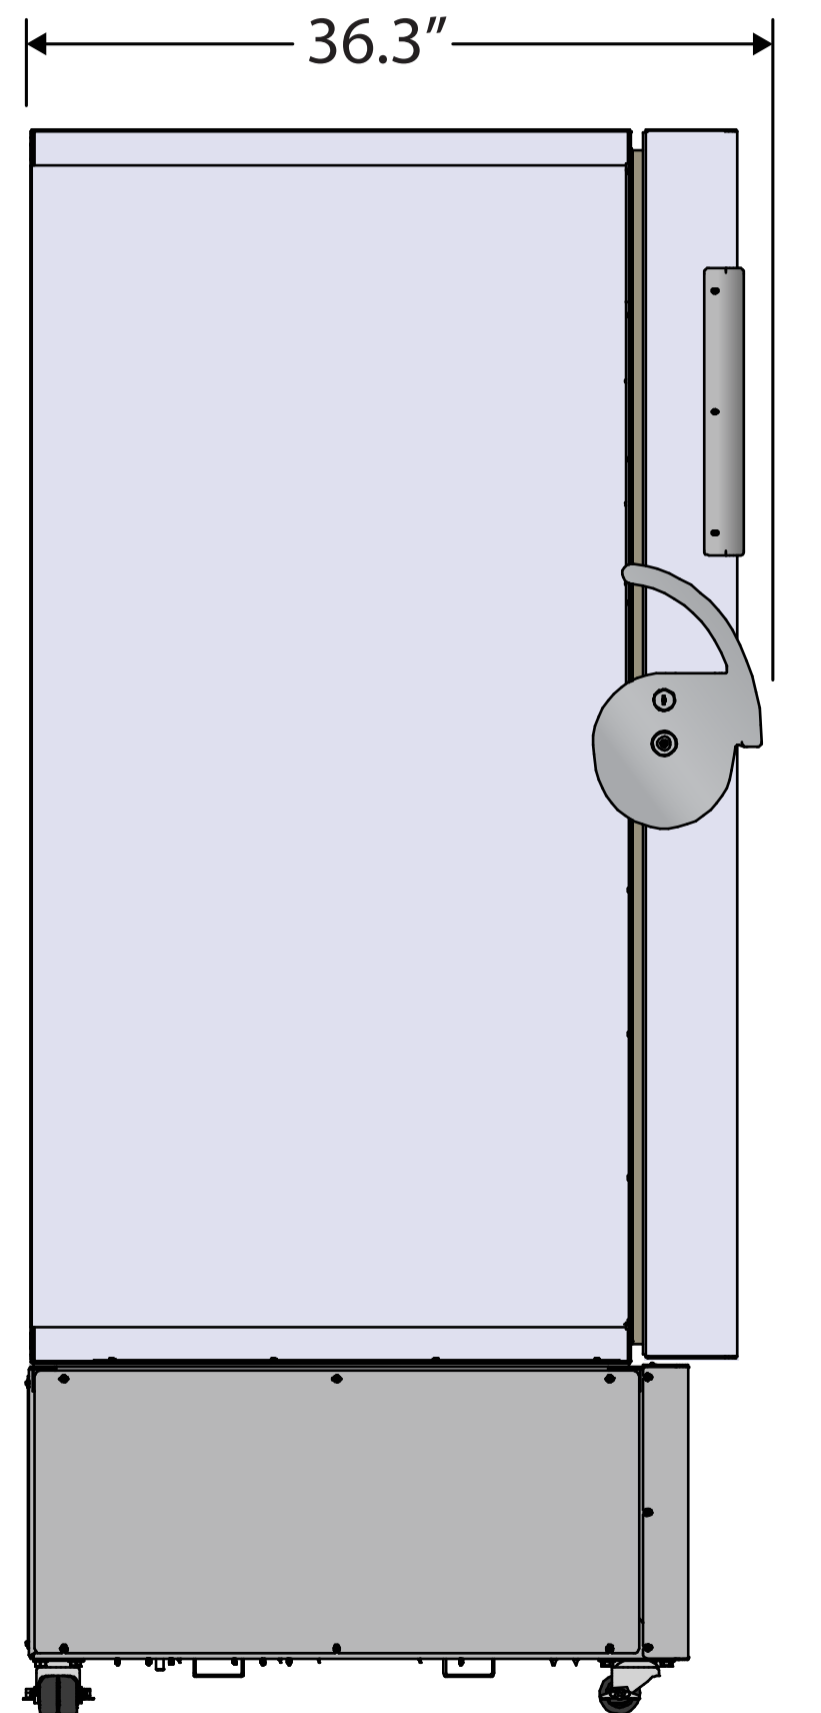

CUTSHEET

Front View

Side View

Top View

ABS Model	Cu.Ft	Defrost	Ext Door	Int Door	Shelves	W"	D"	H"	H.P.	Amps	Weight	Receptacle
ABT-230V-2586	25	Manual	1	5	4	49	36.3	79.6	½ x ½	10	730 lbs.	NEMA-6-15R