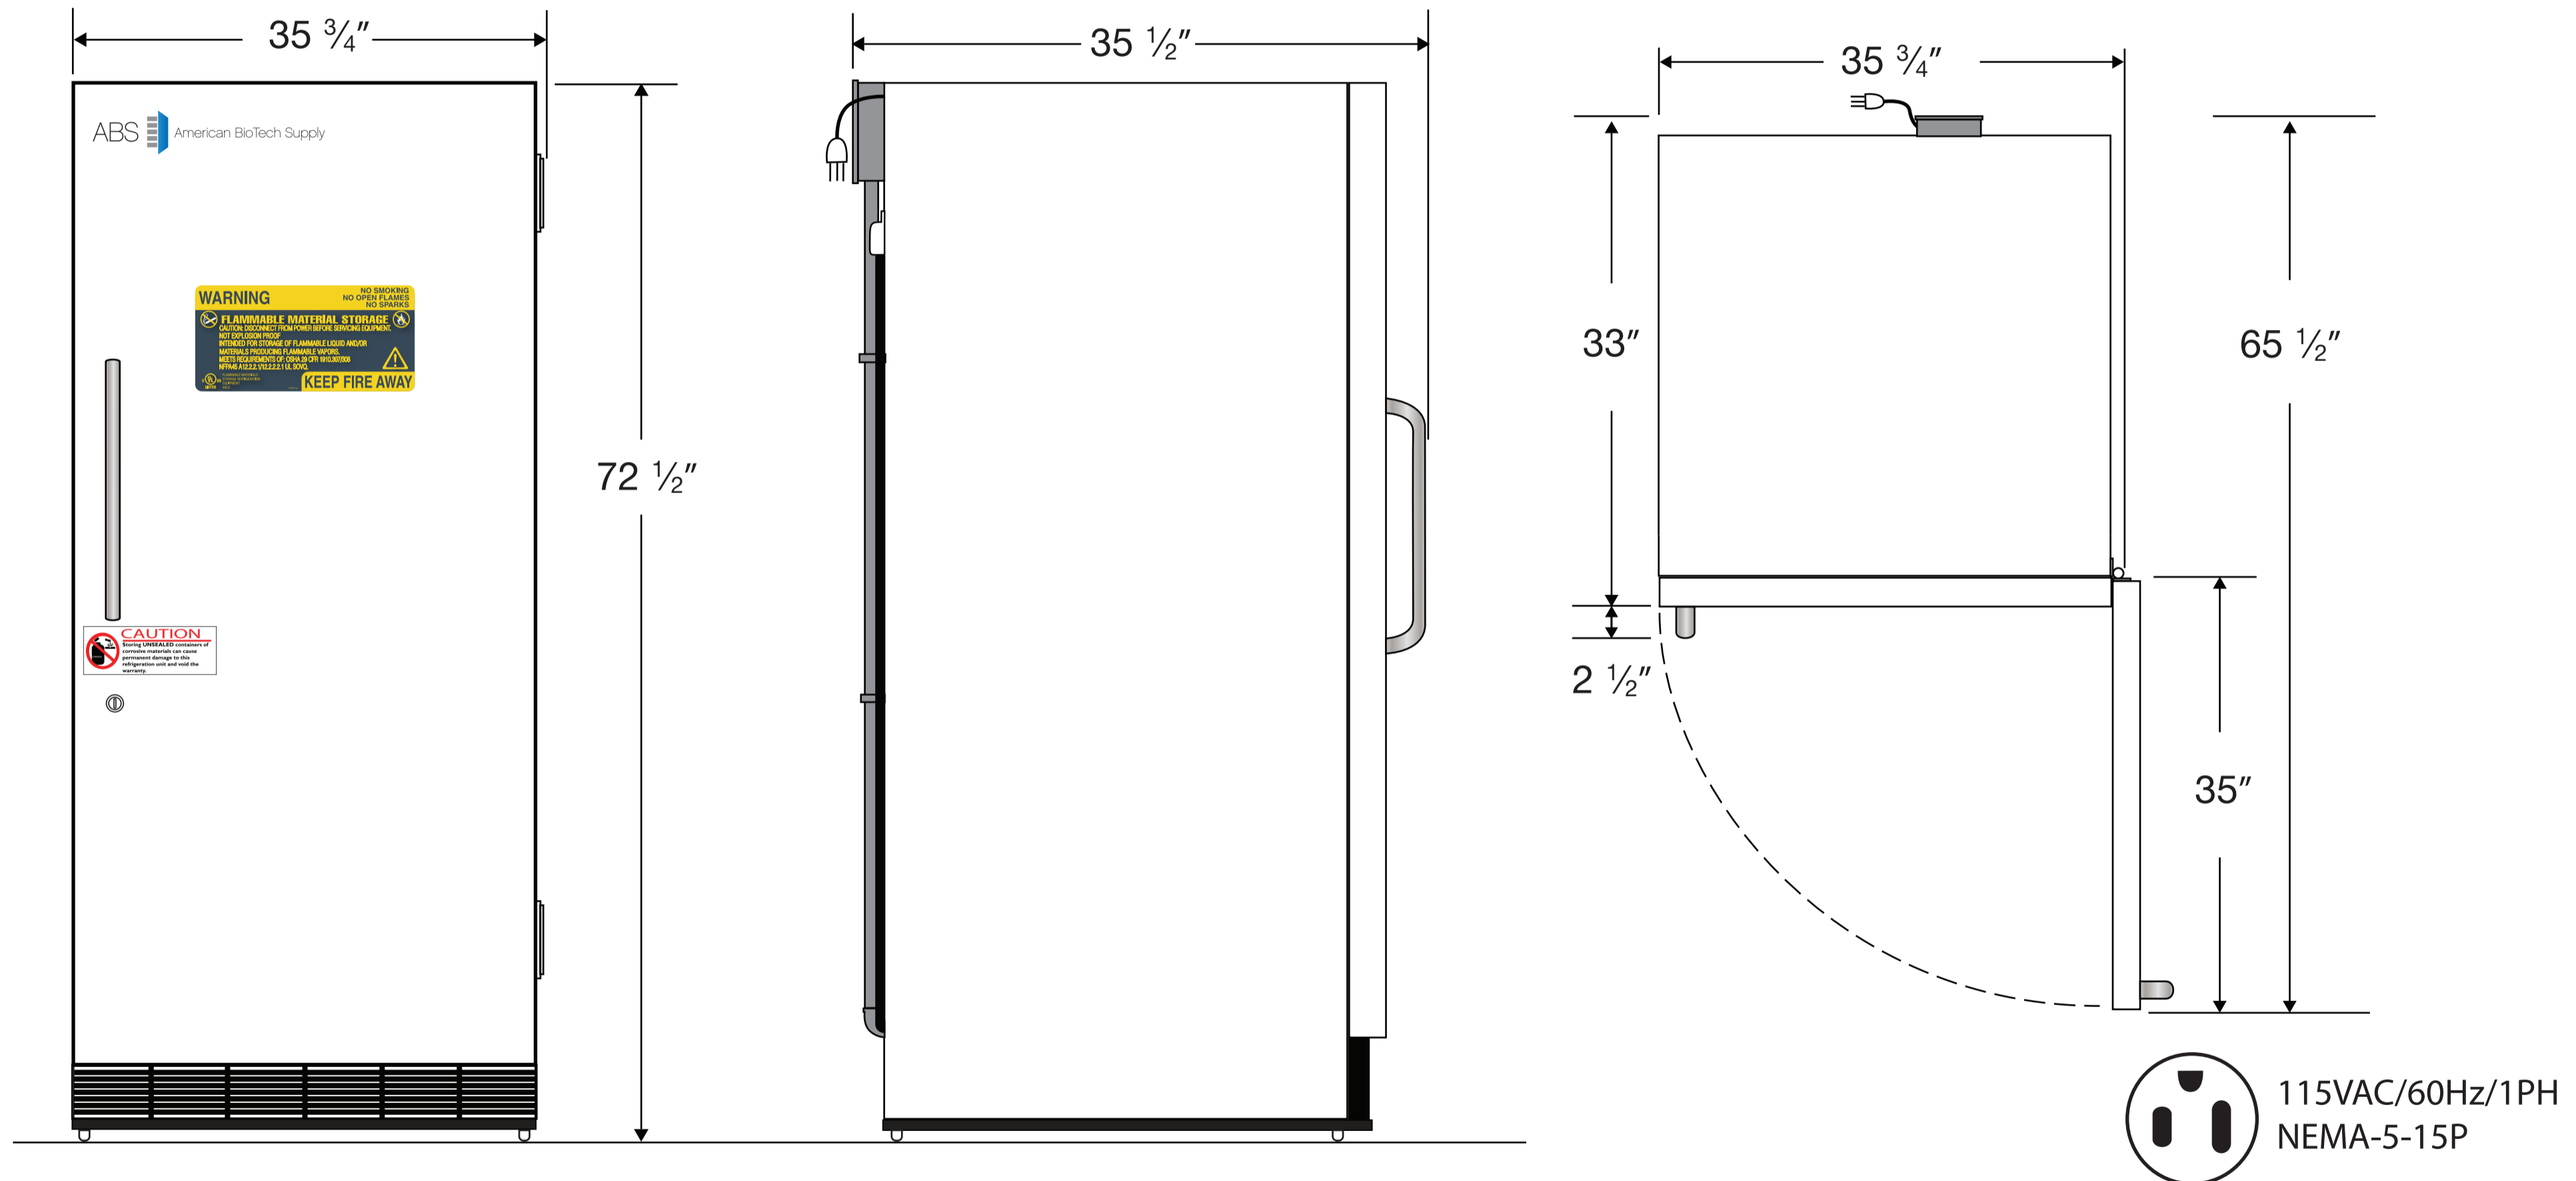

ABS

American BioTech Supply

Exterior
ABT-FFS-30

CUTSHEET

Front View

Side View

Top View

Cu. Ft	Defrost	Door	Int Door	Shelves	W"	D"	H"	Refrigerant	H.P.	Amps	Weight
30	Manual	1 Solid	0	4 Fixed	35 $\frac{3}{4}$	35 $\frac{1}{2}$	72 $\frac{1}{2}$	R404a	$\frac{1}{3}$	6	318 lbs.