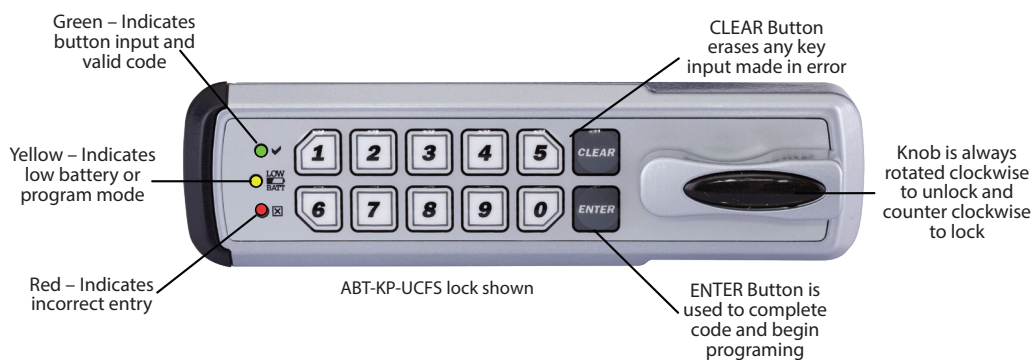

- Keyless Entry & Exit
 - No More Lockouts
 - No More Lost Keys
 - Multiple Access Codes
 - Increased Security

FEATURES:

- Low battery indicator
- Programmable supervisor and user codes
- Easy to clean
- Batteries included
- For more info: [ABS Keyless Access Locks](#)