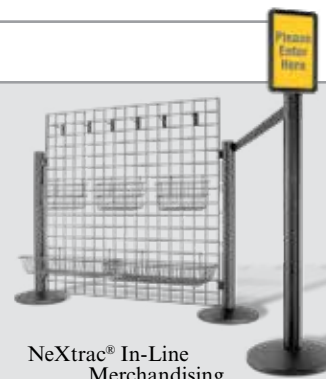

NeXtrac® Merchandising

Rigid Rail

A modern, structural option for queues or barriers.

Features & Benefits:

- Rigid Rails give your queue a sleek, modern appearance, and provide the option of adding in-line signage between the rails.
- Our patented hinge grip allows the rail to be positioned at any angle.

NeXtrac® Rigid Rail Signage

Brand or message between the rails.

Clear Acrylic for Paper Graphics

Custom-printed Sintra Panel

Signage Options for Rigid Rail

| Signage Option | 2 pieces of 1/8" Clear Acrylic to protect Paper Graphics (Graphic not included) | | Custom Double-sided Pre-printed Graphics on 1/8" Sintra (notched for a secure fit between posts) | |
|-----------------------------------|---|--------------|--|-----------------|
| | Size | Dimensions | Size | Dimensions |
| 4-ft. Straight Rigid Rail Signage | SIZE 1 (Full) | 46" x 34.75" | SIZE 1 (Full) | 48.75" x 34.75" |
| | SIZE 2 (Half) | 46" x 14.75" | SIZE 2 (Half) | 48.75" x 14.75" |
| 4-ft. Curved Rigid Rail Signage | CLEAR ACRYLIC IS NOT AVAILABLE FOR CURVED RIGID RAILS | | SIZE 1 (Full) | 51.5" x 34.75" |
| | | | SIZE 2 (Half) | 51.5" x 14.75" |
| 6-ft. Straight Rigid Rail Signage | SIZE 1 (Full) | 70" x 34.75" | SIZE 1 (Full) | 72.75" x 34.75" |
| | SIZE 2 (Half) | 70" x 14.75" | SIZE 2 (Half) | 72.75" x 14.75" |

Graphic Style Comparison

Paper Graphic protected by Acrylic will leave a gap between graphic and posts.

Sintra graphics are notched on all four corners, allowing a more seamless look without gaps.

Related Products:

Beltrac® Retractable-belt Posts

Custom Belt Imprinting

NeXtrac® In-Line Merchandising Table

NeXtrac® In-Line Merchandising