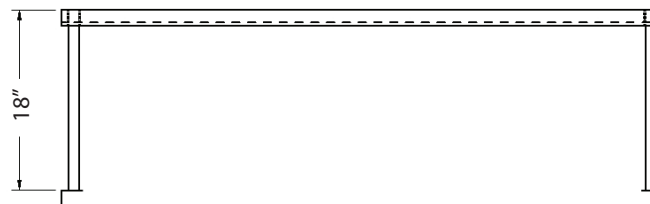

Single Overshelves

Stainless Steel Overshelves

Use your smart phone to scan the above QR code to visit our website:
www.bk-resources.com

Certifications:

Features:

- Single Overshelves 18" (h)
- Mounts directly on table with included self-tapping screws
- 18" Wide Shelves include "C" Channels for Support

Material:

- T-304 18 ga. Stainless Steel

Length	T-304 S/S 12" Width	T-304 S/S 18" Width
36"	BK-OSS-1236	BK-OSS-1836
48"	BK-OSS-1248	BK-OSS-1848
60"	BK-OSS-1260	BK-OSS-1860
72"	BK-OSS-1272	BK-OSS-1872
96"	BK-OSS-1296	BK-OSS-1896