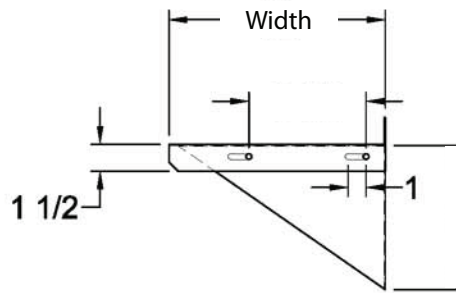

Material:

- T-304 18 ga. Stainless Steel

Length	T-304 S/S 12" Width	T-304 S/S 18" Width
36"	BK-OSS-1236	BK-OSS-1836
48"	BK-OSS-1248	BK-OSS-1848
60"	BK-OSS-1260	BK-OSS-1860
72"	BK-OSS-1272	BK-OSS-1872
96"	BK-OSS-1296	BK-OSS-1896

PRODUCT DATA SHEET

BK RESOURCES

Wall Shelves

T-304 Premium Stainless Steel Wall Shelves

Model: BKWS

PRODUCT DATA SHEET

BK RESOURCES