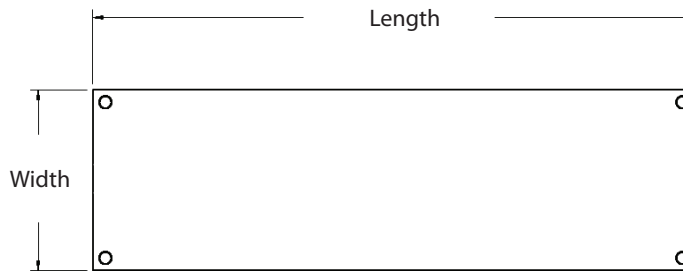

Single Overshelves

Stainless Steel Overshelves

Use your smart phone to scan the above QR code to visit our website:
www.bk-resources.com

Certifications:

Features:

- Single Overshelves 18" (h)
- Mounts directly on table with included self-tapping screws
- 18" Wide Shelves include "C" Channels for Support

Material:

- T-304 18 ga. Stainless Steel

Length	T-304 S/S 12" Width	T-304 S/S 18" Width
36"	BK-OSS-1236	BK-OSS-1836
48"	BK-OSS-1248	BK-OSS-1848
60"	BK-OSS-1260	BK-OSS-1860
72"	BK-OSS-1272	BK-OSS-1872
96"	BK-OSS-1296	BK-OSS-1896