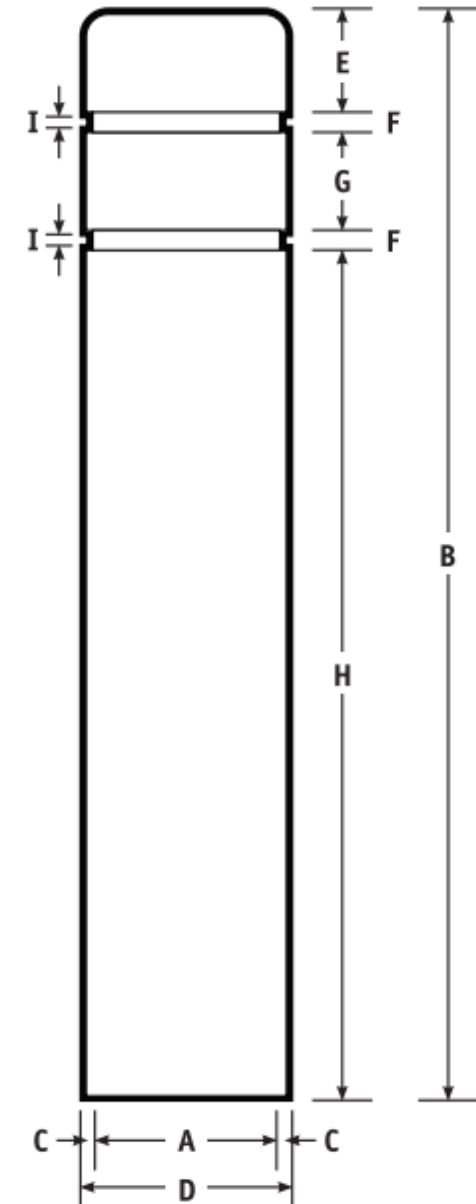

**Recommended Use:**

Bollard, Post, or Pole  
Cover

**Specifications:**

See Below

Date: 3-15-17

Style: Round Cover

Page: 1 of 1

\*\* The Yellow color 8-7/8" x 72" Post Guard bollard cover is stocked in HDPE. Other colors may be available in 8-7/8" HDPE as the market demands.

**Reflective Tape:** High quality reflective tape

**Installation Strips:** 2 foam strips

## INSTALLATION

1. Crisscross the two foam strips over the top of the bollard.
2. Slide the Post Guard cover over the foam strips and the bollard.

|                 | A            | B             | C         | D            | E     | F      | G     | H     | I            |
|-----------------|--------------|---------------|-----------|--------------|-------|--------|-------|-------|--------------|
|                 | ID Width/Dia | Height/Length | Thickness | OD Width/Dia |       | Recess |       |       | Reflect Tape |
| 4.5" x 52"      | 4.72         | 52            | .1406     | 5            | 2.875 | .875   | 5.875 | 41.50 | .75w         |
| 4.5" x 64"      | 4.72         | 64            | .1406     | 5            | 2.875 | .875   | 5.875 | 53.50 | .75w         |
| 7" x 52"        | 7            | 52            | .1719     | 7.34         | 2.875 | .875   | 5.875 | 41.50 | .75w         |
| 7" x 60"        | 7            | 60            | .1719     | 7.34         | 2.875 | .875   | 5.875 | 49.50 | .75w         |
| 7" x 72"        | 7            | 72            | .1719     | 7.34         | 2.875 | .875   | 5.875 | 61.50 | .75w         |
| 8 7/8" x 72"*** | 8.8125       | 72            | .19       | 9.1857       | 3.875 | .875   | 5.75  | 60.62 | .75w         |
| 10 7/8" x 60"*  | 10.875       | 60            | .22       | 11.3125      | 3.0   | .875   | 5.75  | 49.50 | 1.0w         |
| 12 7/8" x 60"*  | 13.00        | 60            | .20       | 13.4         | 3.0   | .875   | 5.75  | 49.50 | 1.0w         |