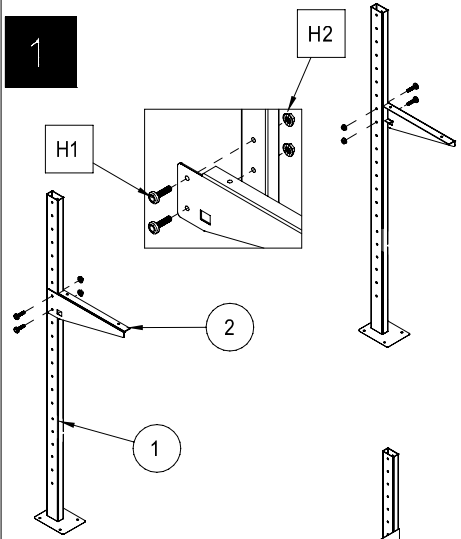

www.globalindustrial.com
1-800-645-2986

ADJUSTABLE HEIGHT WORKBENCH
OPTIONAL STEEL SHELF
ASSEMBLY INSTRUCTION

CONTENTS		
REF.	QTY.	DESCRIPTION
1	2	UPRIGHT
2	2	SHELF BRACKET
3	1	SHELF
H1	4	
H2	16	
H3	4	
H4	8	
H5	8	
1		
1		