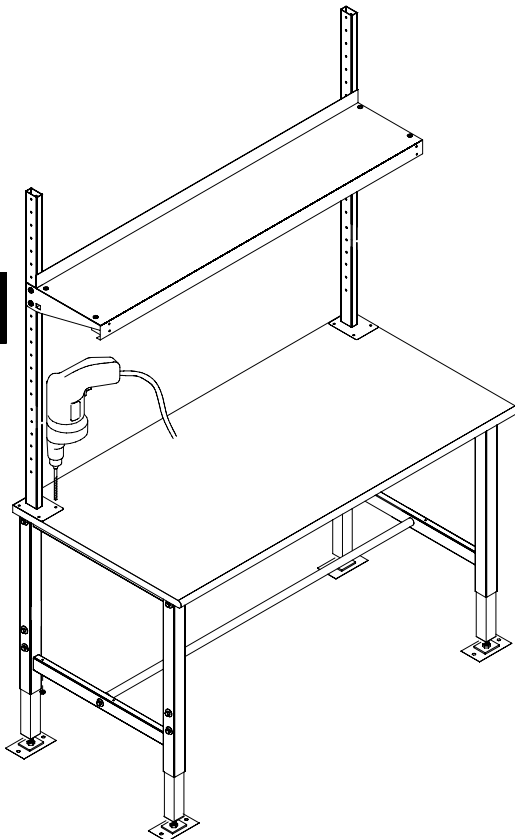

www.globalindustrial.com
1-800-645-2986

ADJUSTABLE HEIGHT WORKBENCH
OPTIONAL STEEL SHELF
ASSEMBLY INSTRUCTION

CONTENTS		
REF.	QTY.	DESCRIPTION
1	2	UPRIGHT
2	2	SHELF BRACKET
3	1	SHELF
H1	4	
H2	16	
H3	4	
H4	8	
H5	8	
1		
1		