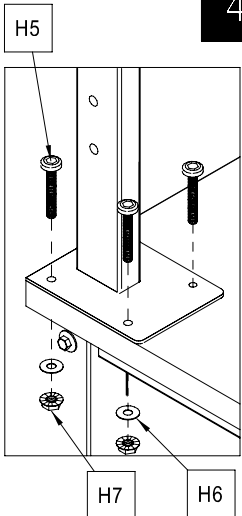

www.globalindustrial.com
1-800-645-2986

ADJUSTABLE HEIGHT WORKBENCH
OPTIONAL STEEL SHELF
ASSEMBLY INSTRUCTION

CONTENTS		
REF.	QTY.	DESCRIPTION
1	2	UPRIGHT
2	2	SHELF BRACKET
3	1	SHELF
H1	4	
H2	16	
H3	4	
H4	8	
H5	8	
1		
1		