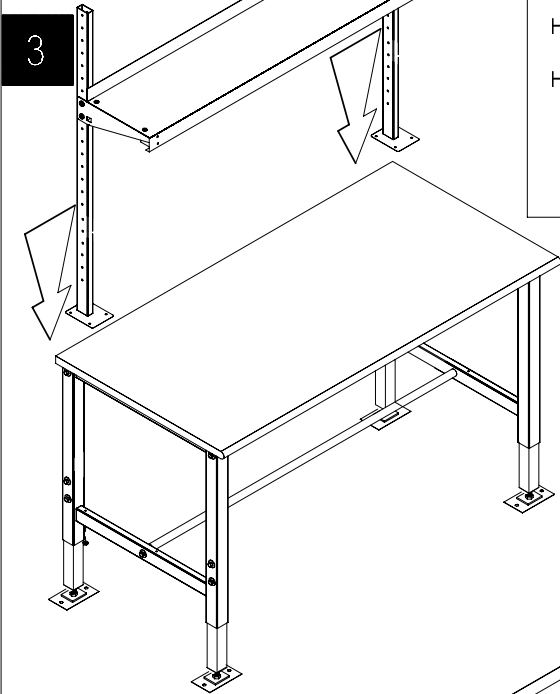

www.globalindustrial.com
1-800-645-2986

ADJUSTABLE HEIGHT WORKBENCH
OPTIONAL STEEL SHELF
ASSEMBLY INSTRUCTION

CONTENTS		
REF.	QTY.	DESCRIPTION
1	2	UPRIGHT
2	2	SHELF BRACKET
3	1	SHELF
H1	4	
H2	16	
H3	4	
H4	8	
H5	8	
1		
1		