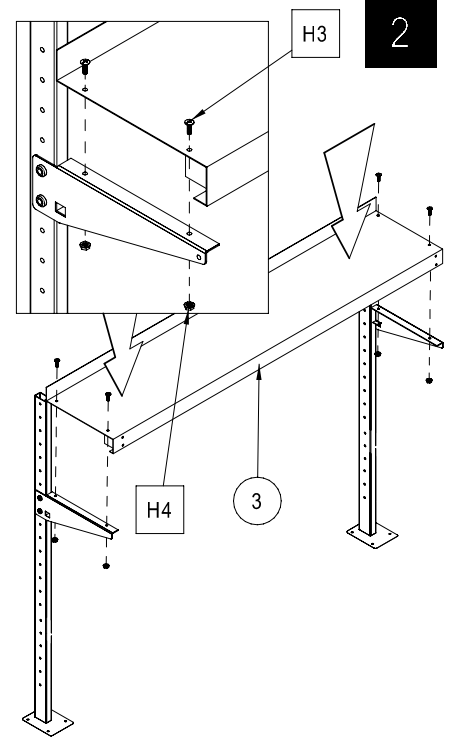

www.globalindustrial.com
1-800-645-2986

ADJUSTABLE HEIGHT WORKBENCH
OPTIONAL STEEL SHELF
ASSEMBLY INSTRUCTION

CONTENTS		
REF.	QTY.	DESCRIPTION
1	2	UPRIGHT
2	2	SHELF BRACKET
3	1	SHELF
H1	4	
H2	16	
H3	4	
H4	8	
H5	8	
1		
1		