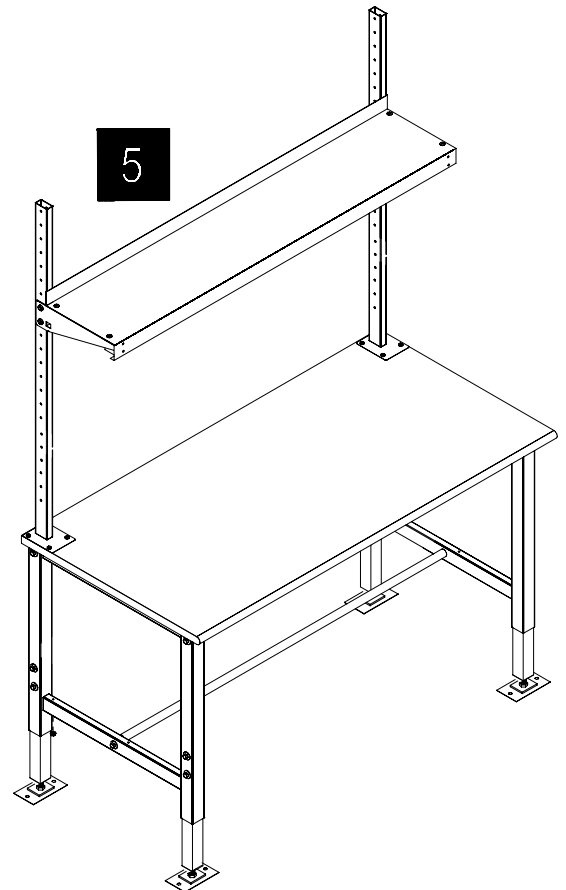

www.globalindustrial.com
1-800-645-2986

ADJUSTABLE HEIGHT WORKBENCH
OPTIONAL STEEL SHELF
ASSEMBLY INSTRUCTION

CONTENTS		
REF.	QTY.	DESCRIPTION
1	2	UPRIGHT
2	2	SHELF BRACKET
3	1	SHELF
H1	4	
H2	16	
H3	4	
H4	8	
H5	8	
1		
1		