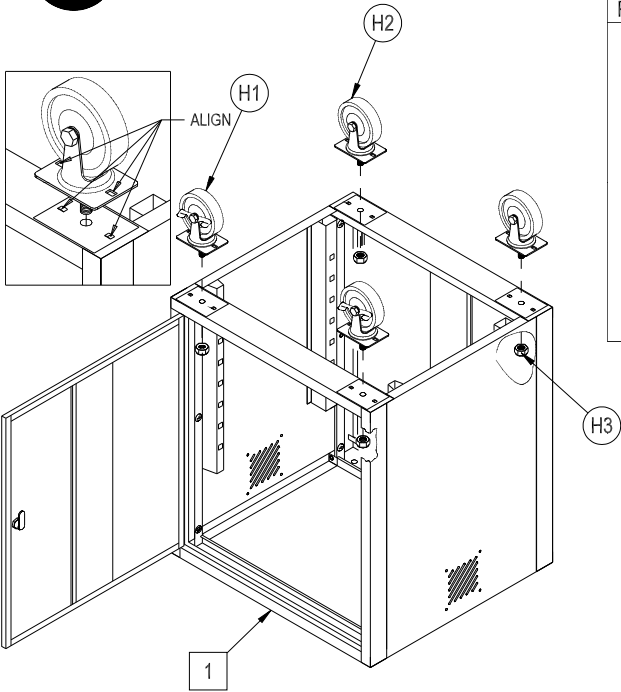

MOBILE PEDESTAL WORKBENCH

MODEL # 318646BK

1

CONTENTS					
REF.	QTY.	DESCRIPTION	REF.	QTY.	DESCRIPTION
1	2	Cabinet			
2	1	Top			
H1	2	Swivel / Locking Caster	H3	4	
H2	2	Swivel Caster	H4	8	
			H5	8	

2

3