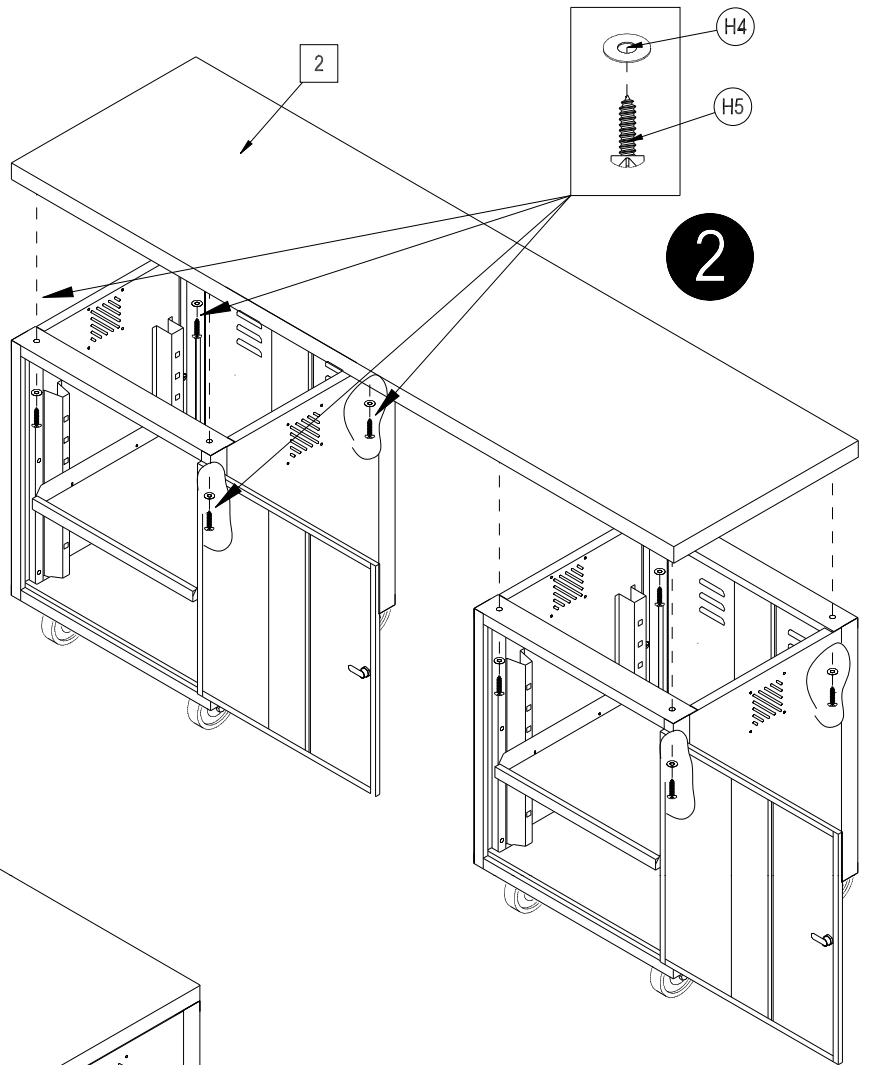

MOBILE PEDESTAL WORKBENCH

MODEL # 318646BK

1

CONTENTS					
REF.	QTY.	DESCRIPTION	REF.	QTY.	DESCRIPTION
1	2	Cabinet			
2	1	Top			
H1	2	Swivel / Locking Caster	H3	4	
H2	2	Swivel Caster	H4	8	
			H5	8	

2

3