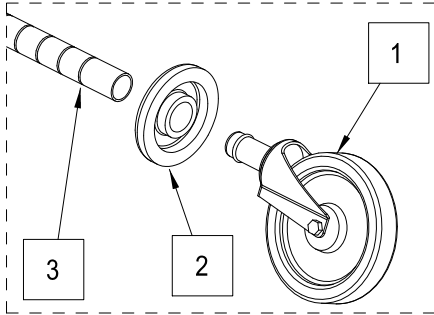

1-800-645-2986
www.nexelwire.com

WIRE CART

ASSEMBLY INSTRUCTION

MODEL 269030

CONTENTS		
REF.	QTY.	DESCRIPTION
1	4	SWIVEL CASTER
2	4	RUBBER BUMPER
3	4	POST
4	2	SHELF
5		PLASTIC CLIP (28 sets)
6	14	TRACK GUIDE
7	7	PLASTIC BIN

1