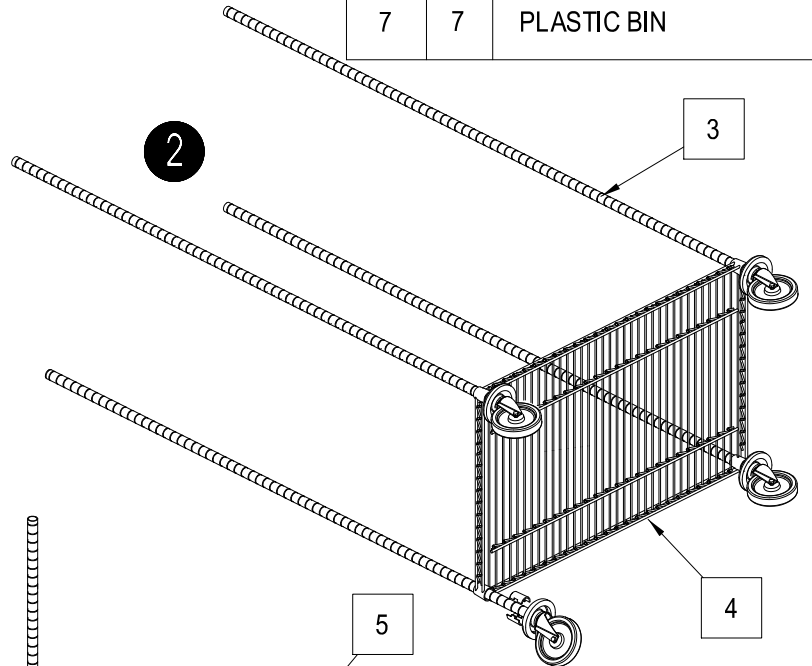

1-800-645-2986
www.nexelwire.com

WIRE CART

ASSEMBLY INSTRUCTION

MODEL 269030

CONTENTS		
REF.	QTY.	DESCRIPTION
1	4	SWIVEL CASTER
2	4	RUBBER BUMPER
3	4	POST
4	2	SHELF
5		PLASTIC CLIP (28 sets)
6	14	TRACK GUIDE
7	7	PLASTIC BIN

1

2

3