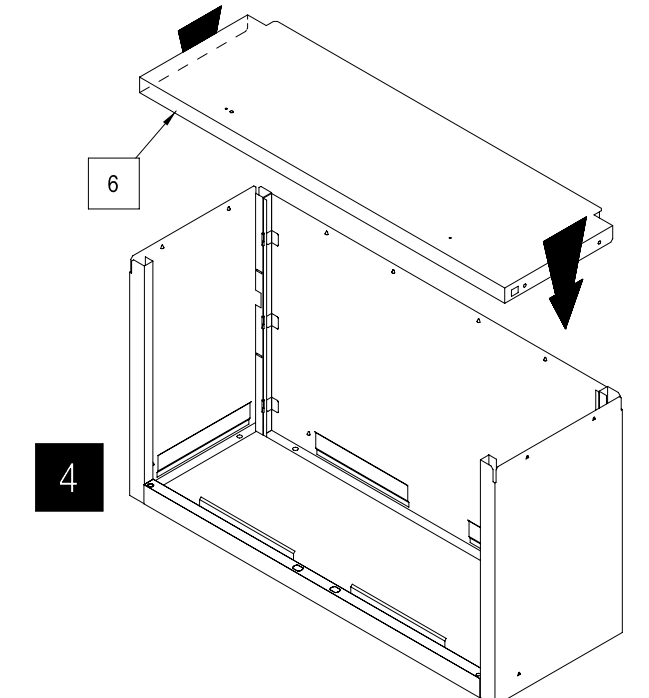

# SHOP DESK RISER CABINET

MODLE 249623

### CONTENTS

REF.	QTY.	DESCRIPTION	REF.	QTY.	DESCRIPTION	REF.	QTY.	DESCRIPTION
1	1	LEFT SIDE PANEL	8	1	SHELF	H1	2	
2	1	RIGHT SIDE PANEL	9	1	LEFT DOOR	H2	2	
3	1	BACK PANEL	10	1	RIGHT DOOR	H3	4	
4	1	INNER CROSS MEMBER	11	1	RIGHT LEG	H4	4	
5	1	OUTER CROSS MEMBER	12	1	LEFT LEG	H5	4	
6	1	BOTTOM PANEL	13	1	PEGBOARD PANEL	H6	2	
7	1	TOP				H7	2	