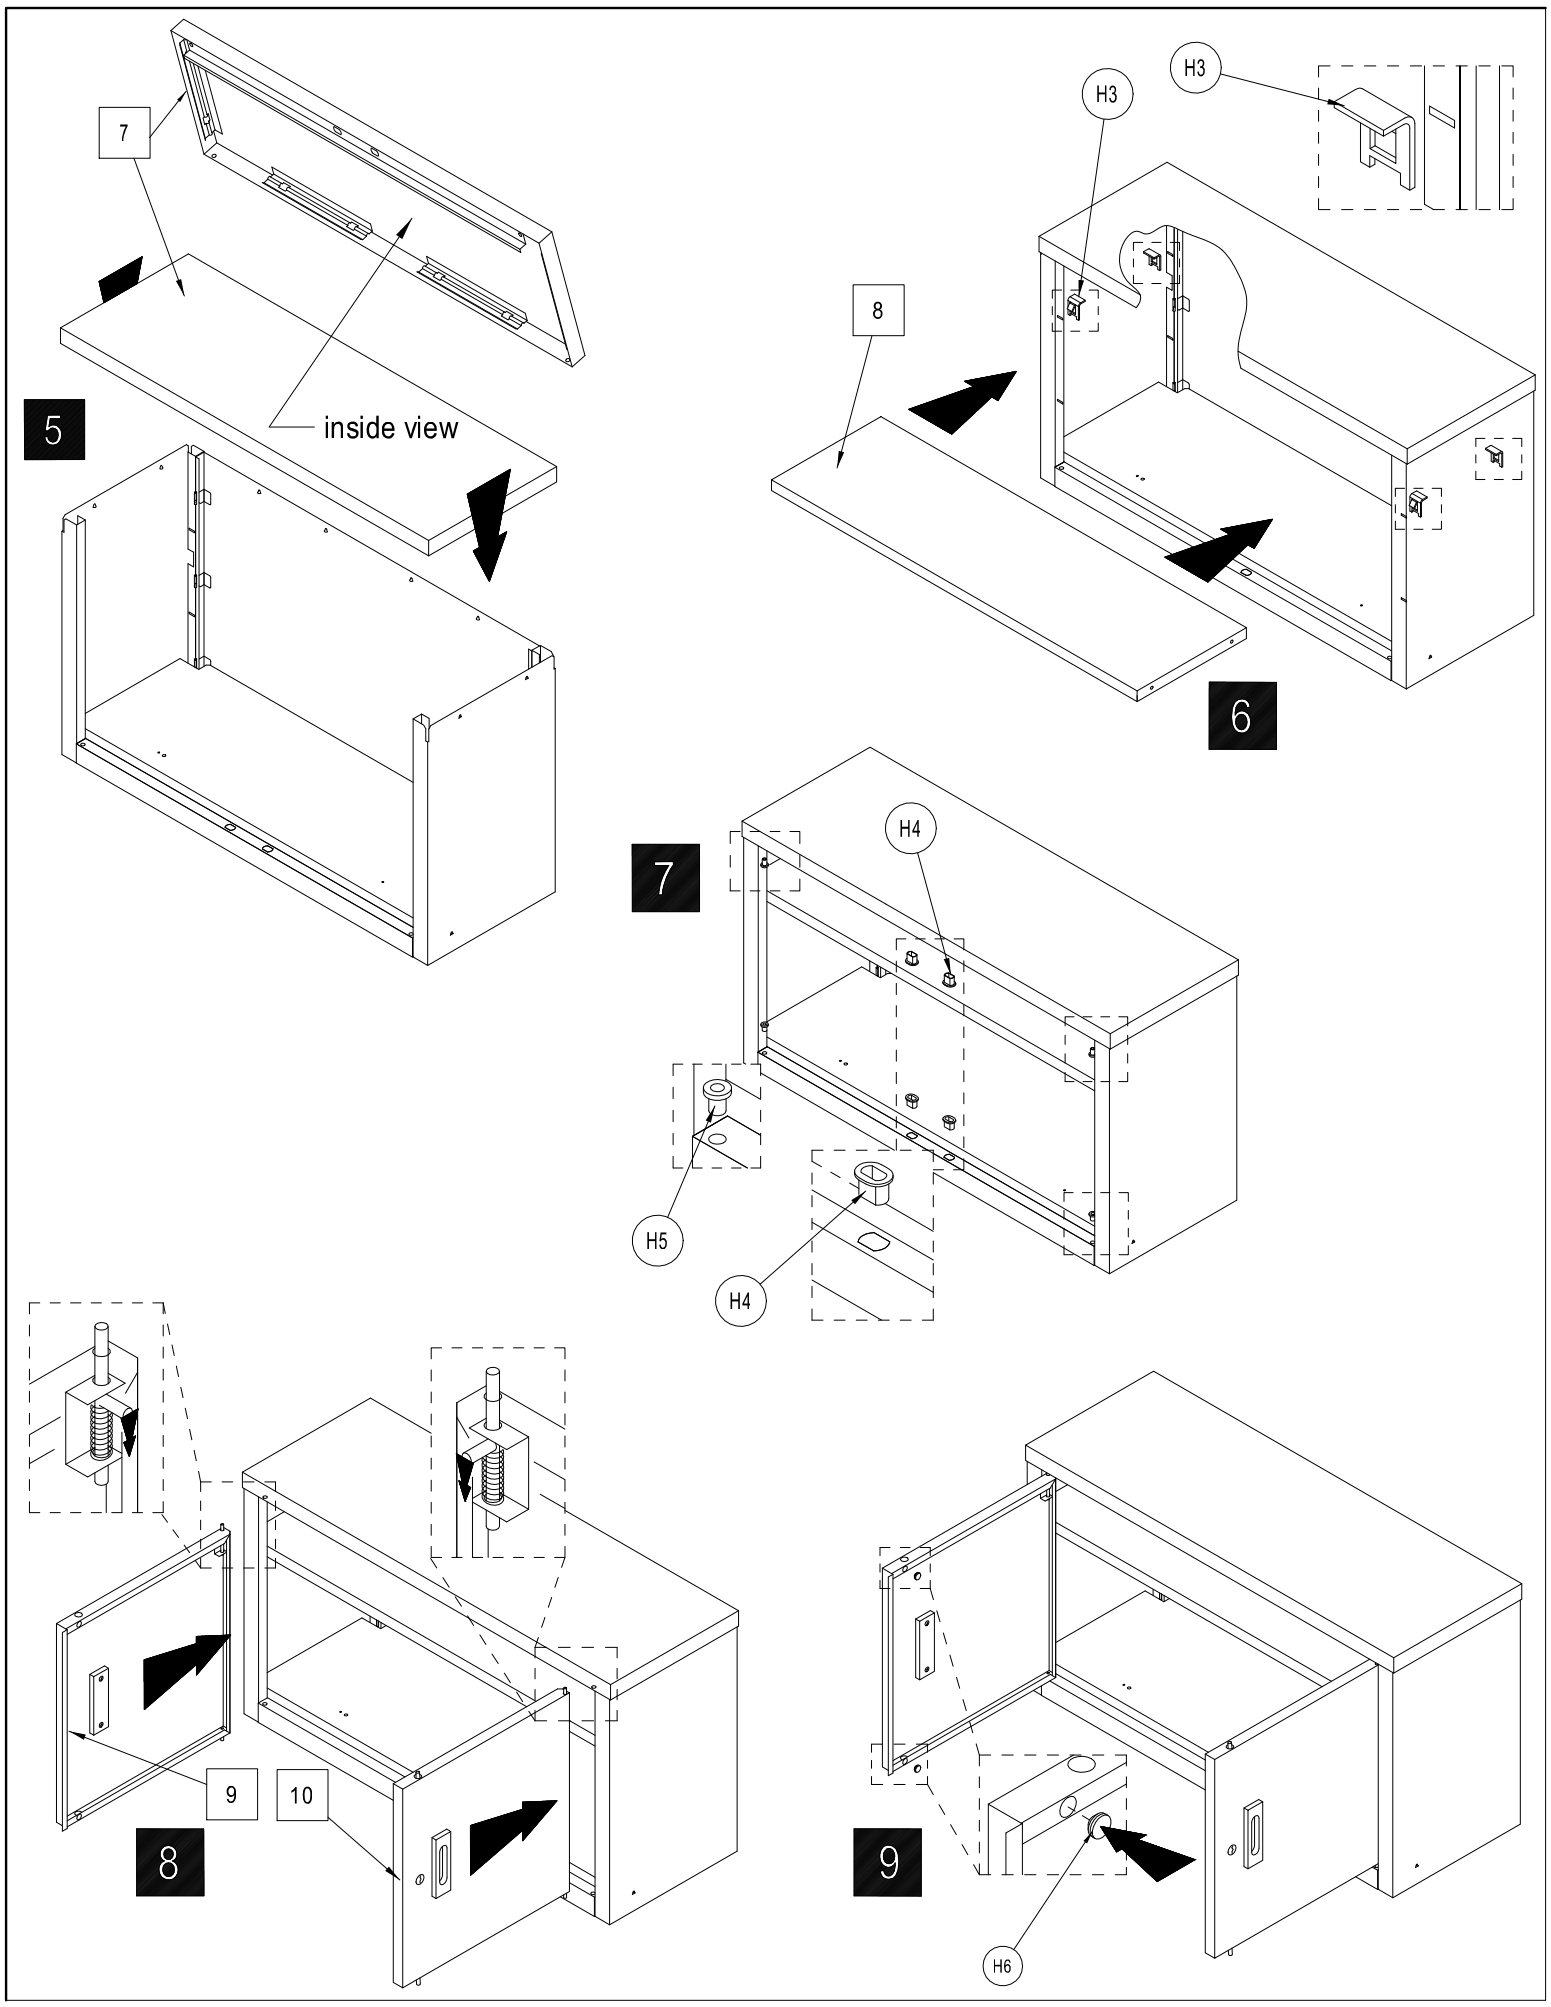

# SHOP DESK RISER CABINET

MODLE 249623

## ASSEMBLY INSTRUCTION

### CONTENTS

REF.	QTY.	DESCRIPTION	REF.	QTY.	DESCRIPTION	REF.	QTY.	DESCRIPTION
1	1	LEFT SIDE PANEL	8	1	SHELF	H1	2	
2	1	RIGHT SIDE PANEL	9	1	LEFT DOOR	H2	2	
3	1	BACK PANEL	10	1	RIGHT DOOR	H3	4	
4	1	INNER CROSS MEMBER	11	1	RIGHT LEG	H4	4	
5	1	OUTER CROSS MEMBER	12	1	LEFT LEG	H5	4	
6	1	BOTTOM PANEL	13	1	PEGBOARD PANEL	H6	2	
7	1	TOP				H7	2	