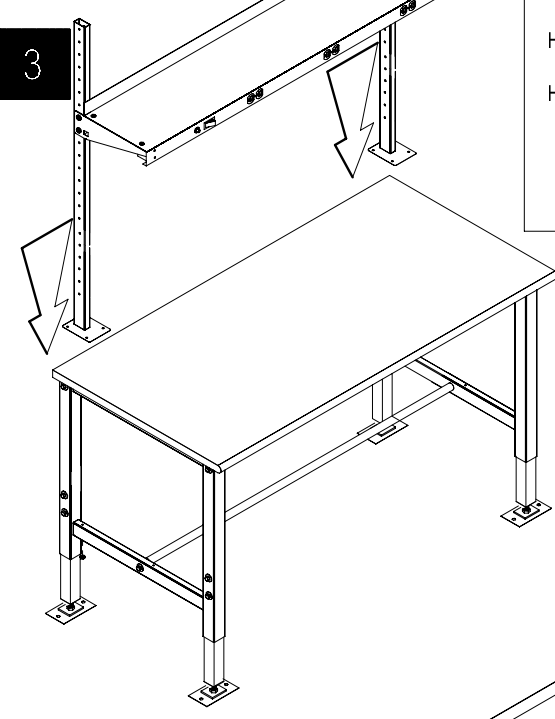

www.globalindustrial.com  
1-800-645-2986

ADJUSTABLE HEIGHT WORKBENCH  
OPTIONAL STEEL SHELF WITH ELECTRICAL OUTLET  
ASSEMBLY INSTRUCTION

CONTENTS		
REF.	QTY.	DESCRIPTION
1	2	UPRIGHT
2	2	SHELF BRACKET
3	1	SHELF
H1	4	
H2	16	
H3	4	
H4	8	
H5	8	
1		
1		

ELECTRICAL CORD

DETAIL