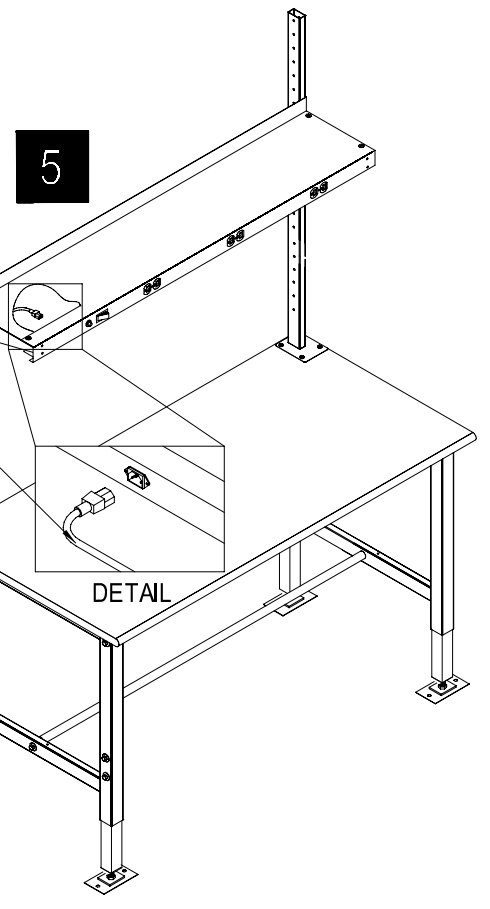

www.globalindustrial.com  
1-800-645-2986

ADJUSTABLE HEIGHT WORKBENCH  
OPTIONAL STEEL SHELF WITH ELECTRICAL OUTLET  
ASSEMBLY INSTRUCTION

CONTENTS		
REF.	QTY.	DESCRIPTION
1	2	UPRIGHT
2	2	SHELF BRACKET
3	1	SHELF
H1	4	
H2	16	
H3	4	
H4	8	
H5	8	
1		
1		

ELECTRICAL CORD

DETAIL