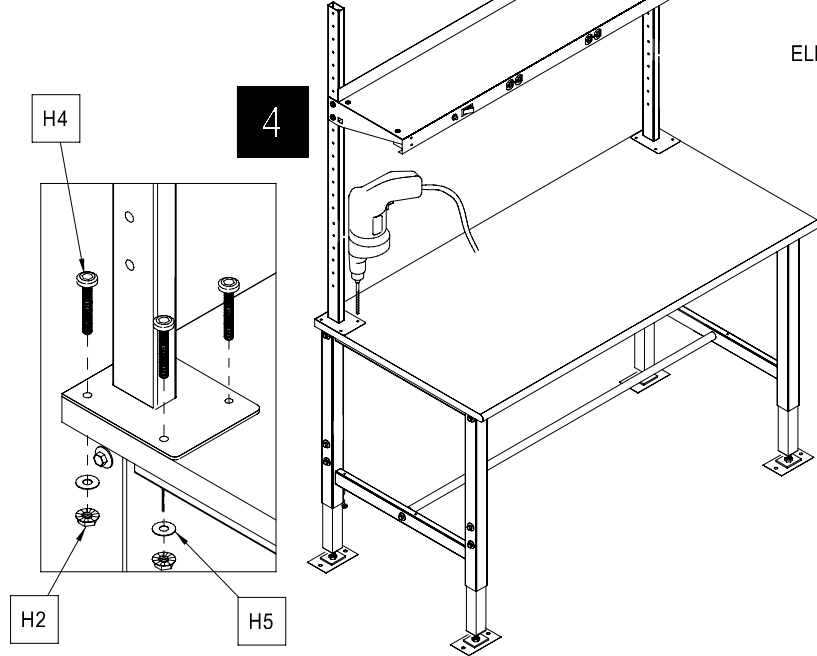

www.globalindustrial.com  
1-800-645-2986

ADJUSTABLE HEIGHT WORKBENCH  
OPTIONAL STEEL SHELF WITH ELECTRICAL OUTLET  
ASSEMBLY INSTRUCTION

CONTENTS		
REF.	QTY.	DESCRIPTION
1	2	UPRIGHT
2	2	SHELF BRACKET
3	1	SHELF
H1	4	
H2	16	
H3	4	
H4	8	
H5	8	
1		
1		

ELECTRICAL CORD

DETAIL