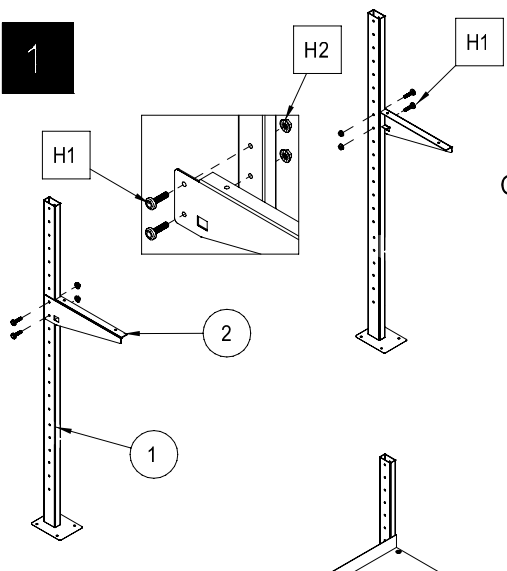

www.globalindustrial.com  
1-800-645-2986

ADJUSTABLE HEIGHT WORKBENCH  
OPTIONAL STEEL SHELF WITH ELECTRICAL OUTLET  
ASSEMBLY INSTRUCTION

CONTENTS		
REF.	QTY.	DESCRIPTION
1	2	UPRIGHT
2	2	SHELF BRACKET
3	1	SHELF
H1	4	
H2	16	
H3	4	
H4	8	
H5	8	
1		
1		

ELECTRICAL CORD

DETAIL