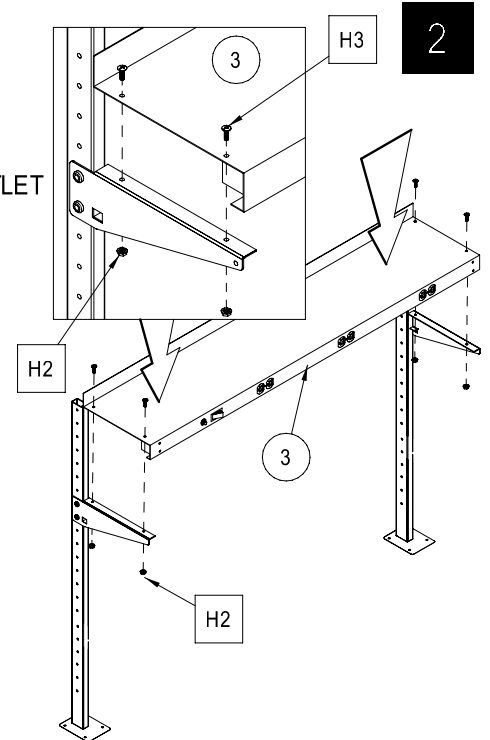

www.globalindustrial.com  
1-800-645-2986

ADJUSTABLE HEIGHT WORKBENCH  
OPTIONAL STEEL SHELF WITH ELECTRICAL OUTLET  
ASSEMBLY INSTRUCTION

CONTENTS		
REF.	QTY.	DESCRIPTION
1	2	UPRIGHT
2	2	SHELF BRACKET
3	1	SHELF
H1	4	
H2	16	
H3	4	
H4	8	
H5	8	
1		
1		

ELECTRICAL CORD

DETAIL